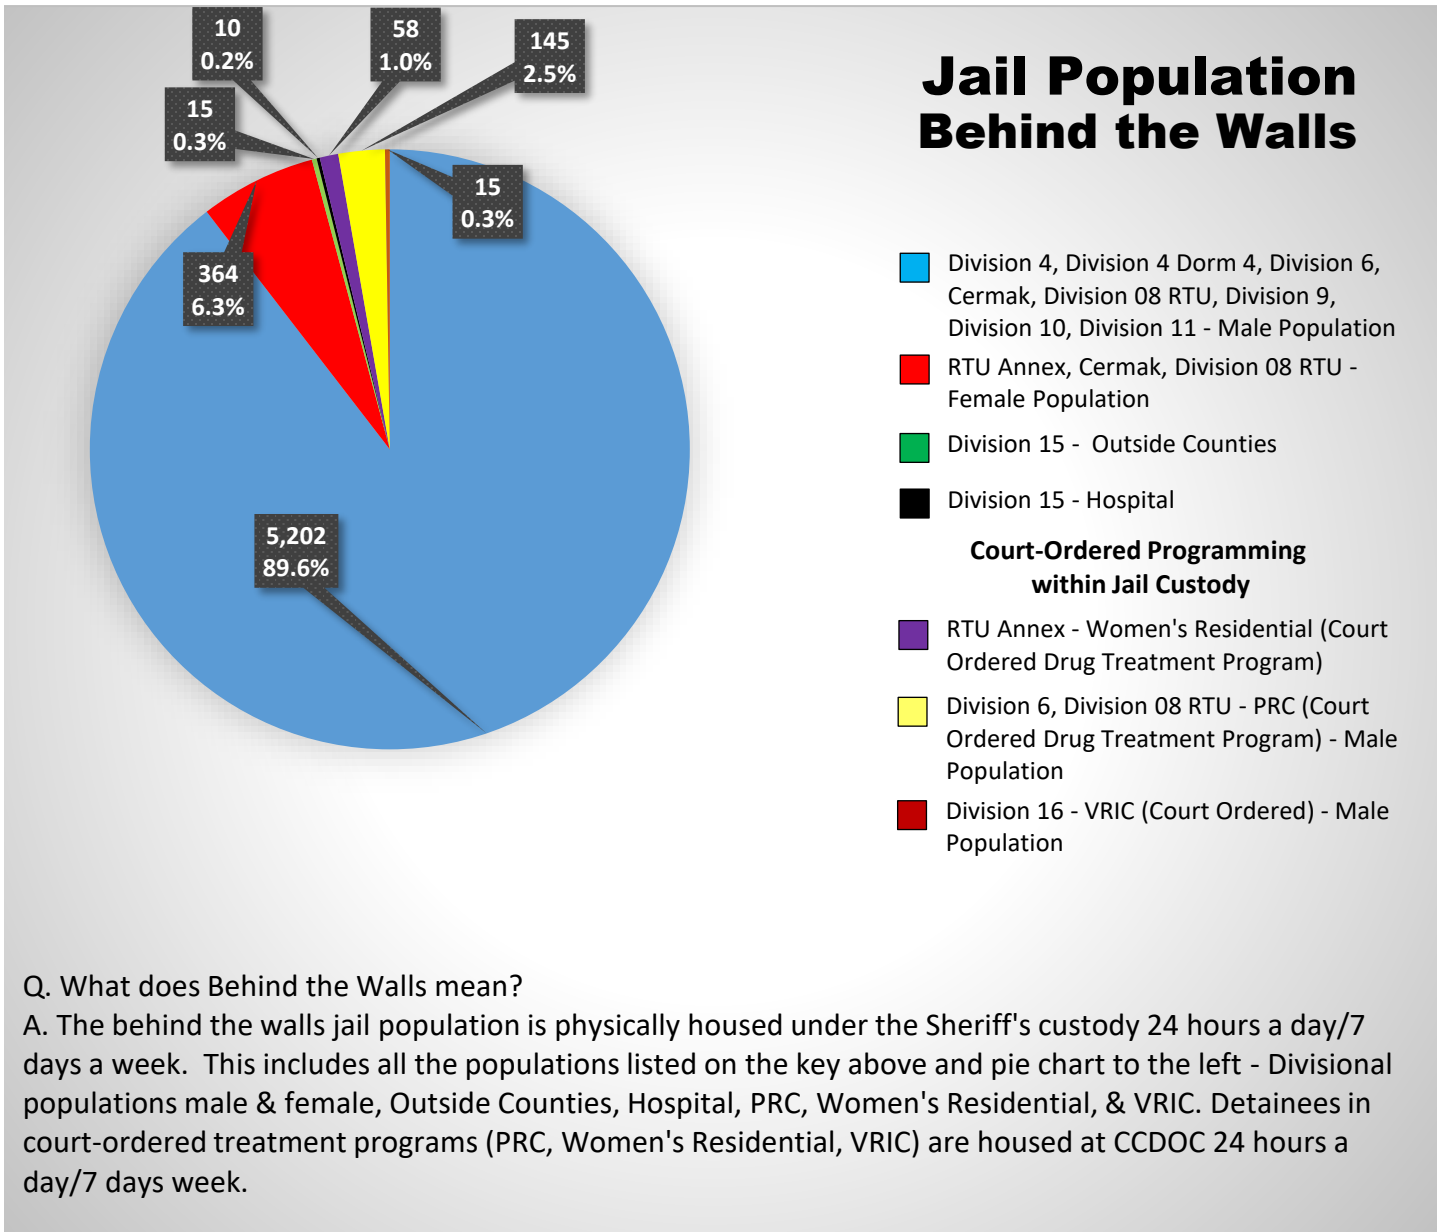

Sheriff's Daily Report 10/24/2019

Under the Custody of the Sheriff	
TOTAL MALE AND FEMALE	8,110
Jail Population	5,809
Community Corrections	2,301

Sheriff's Daily Report
10/24/2019

CCSO Population Demographics