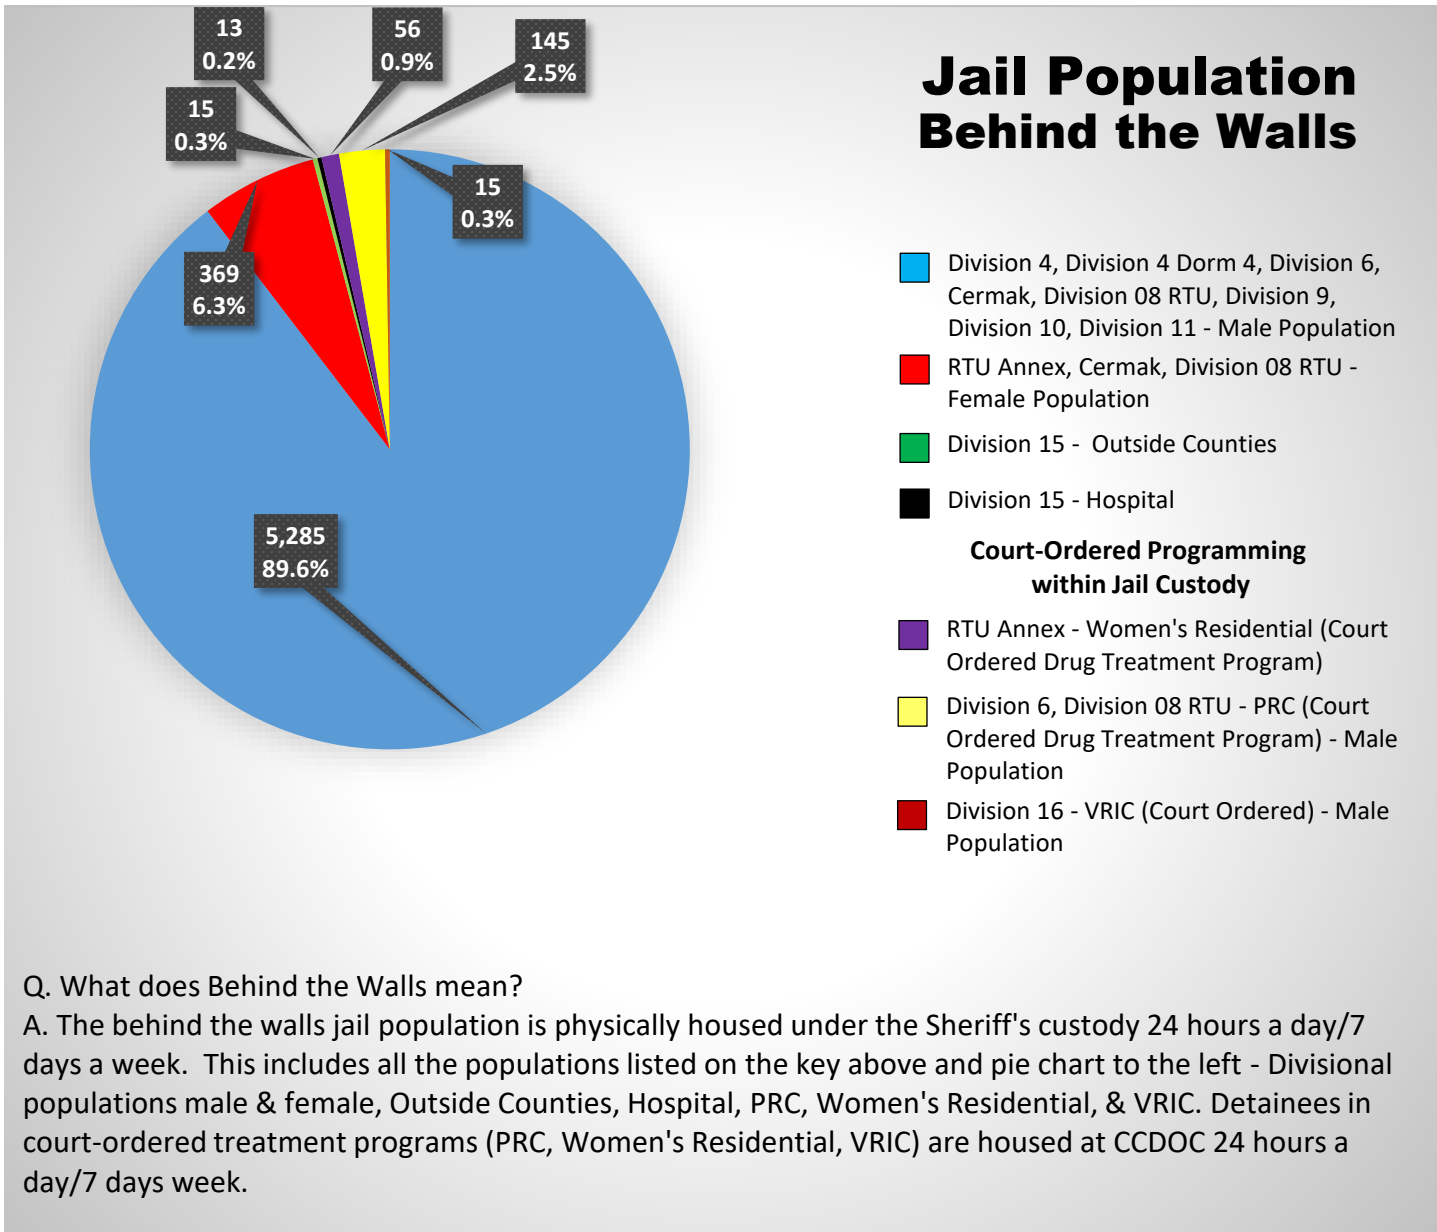

Sheriff's Daily Report 10/20/2019

Under the Custody of the Sheriff	
TOTAL MALE AND FEMALE	8,218
Jail Population	5,898
Community Corrections	2,320

Sheriff's Daily Report
10/20/2019

CCSO Population Demographics