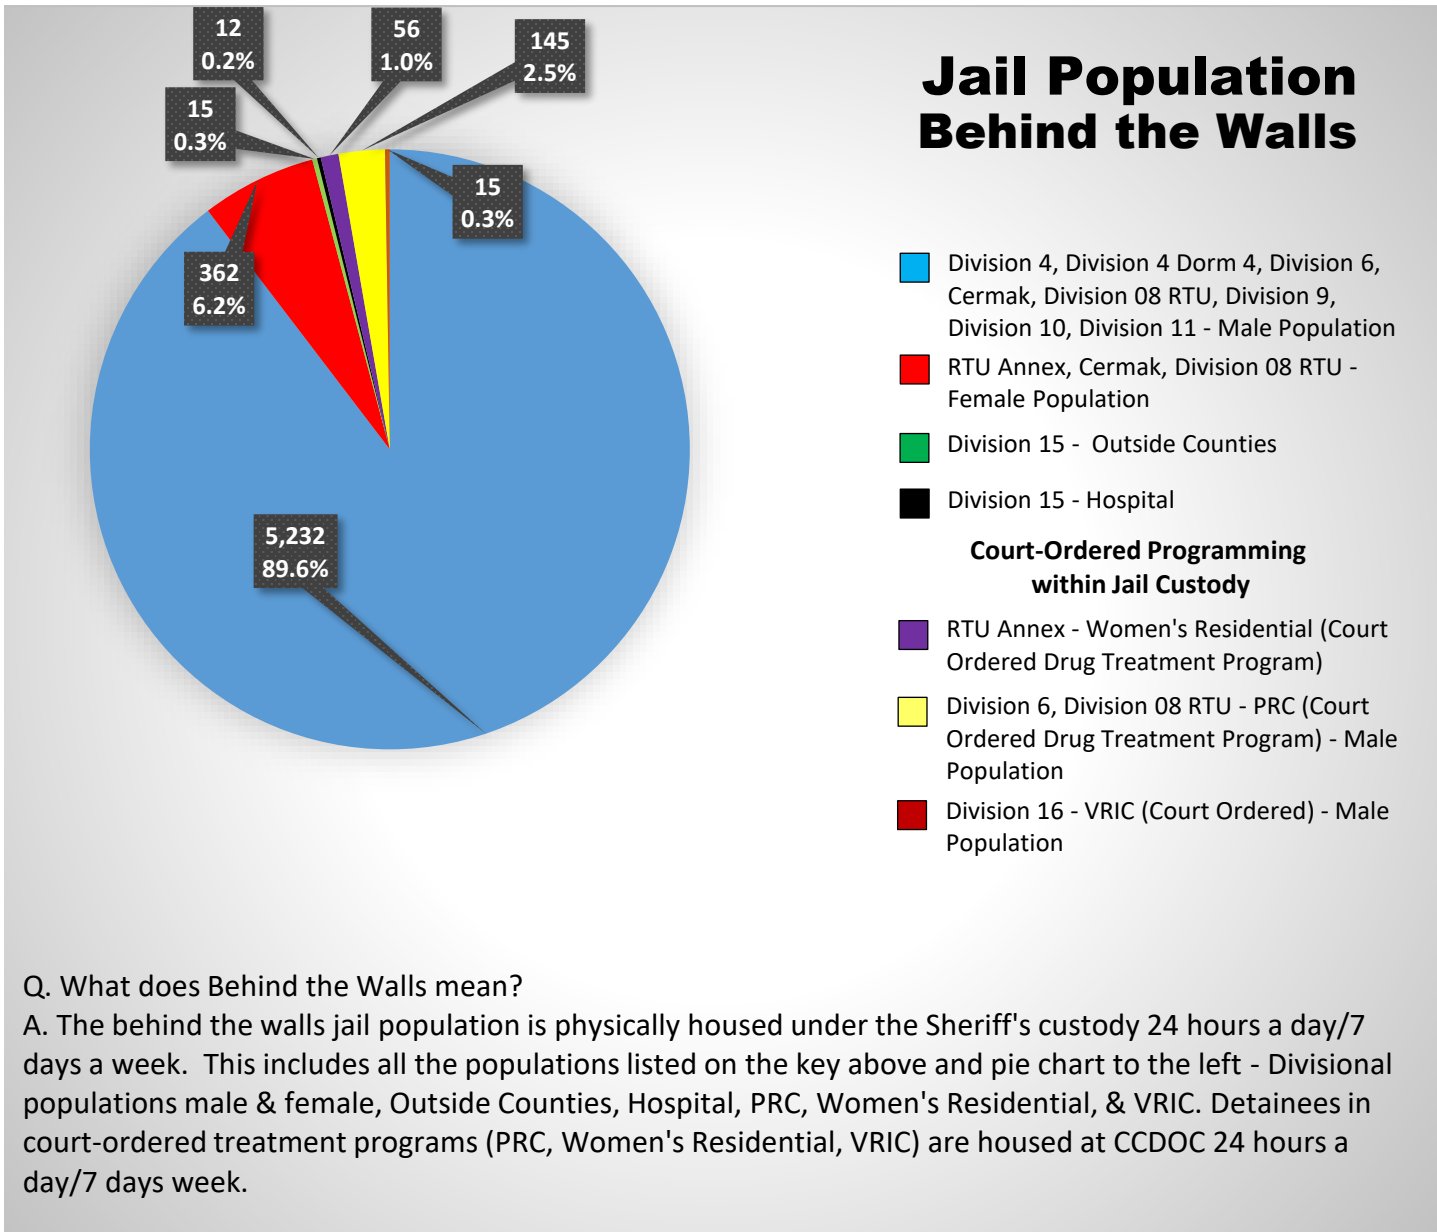

Sheriff's Daily Report 10/19/2019

Under the Custody of the Sheriff	
TOTAL MALE AND FEMALE	8,143
Jail Population	5,837
Community Corrections	2,306

Sheriff's Daily Report
10/19/2019

CCSO Population Demographics