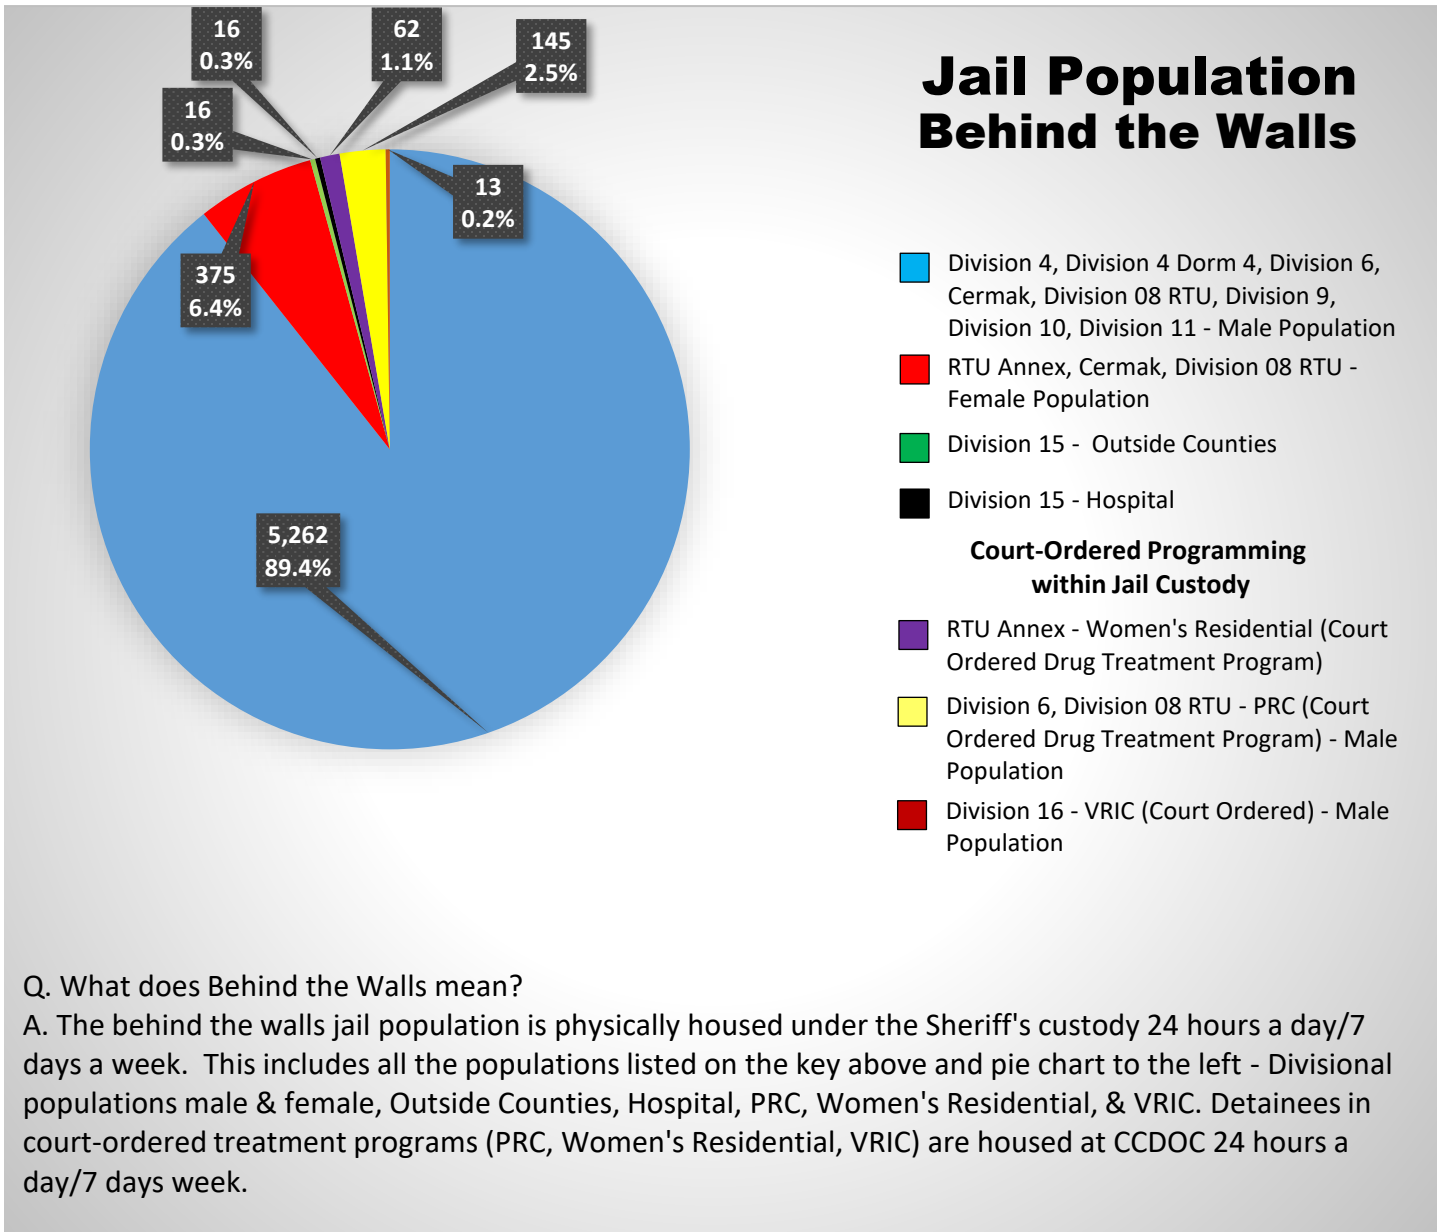

## Sheriff's Daily Report 10/16/2019

Under the Custody of the Sheriff	
<b>TOTAL MALE AND FEMALE</b>	<b>8,182</b>
Jail Population	5,889
Community Corrections	2,293

Sheriff's Daily Report  
10/16/2019

CCSO Population Demographics