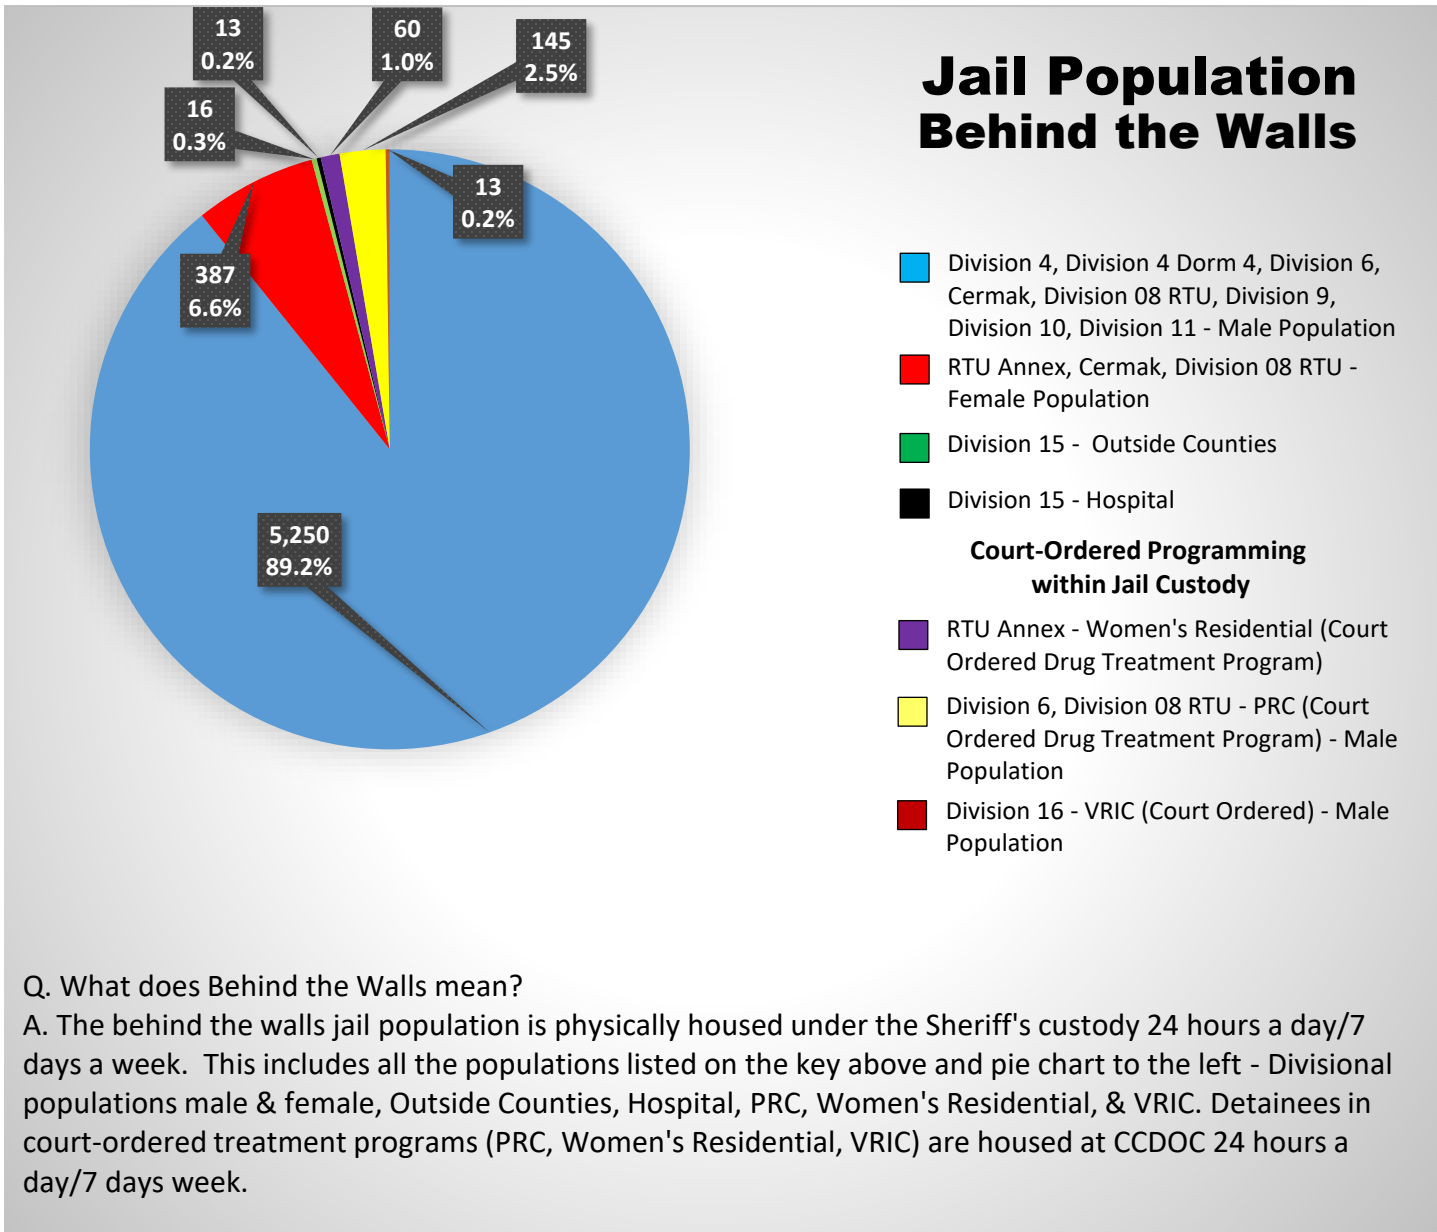

Sheriff's Daily Report 10/15/2019

Under the Custody of the Sheriff	
TOTAL MALE AND FEMALE	8,170
Jail Population	5,884
Community Corrections	2,286

Sheriff's Daily Report
10/15/2019

CCSO Population Demographics