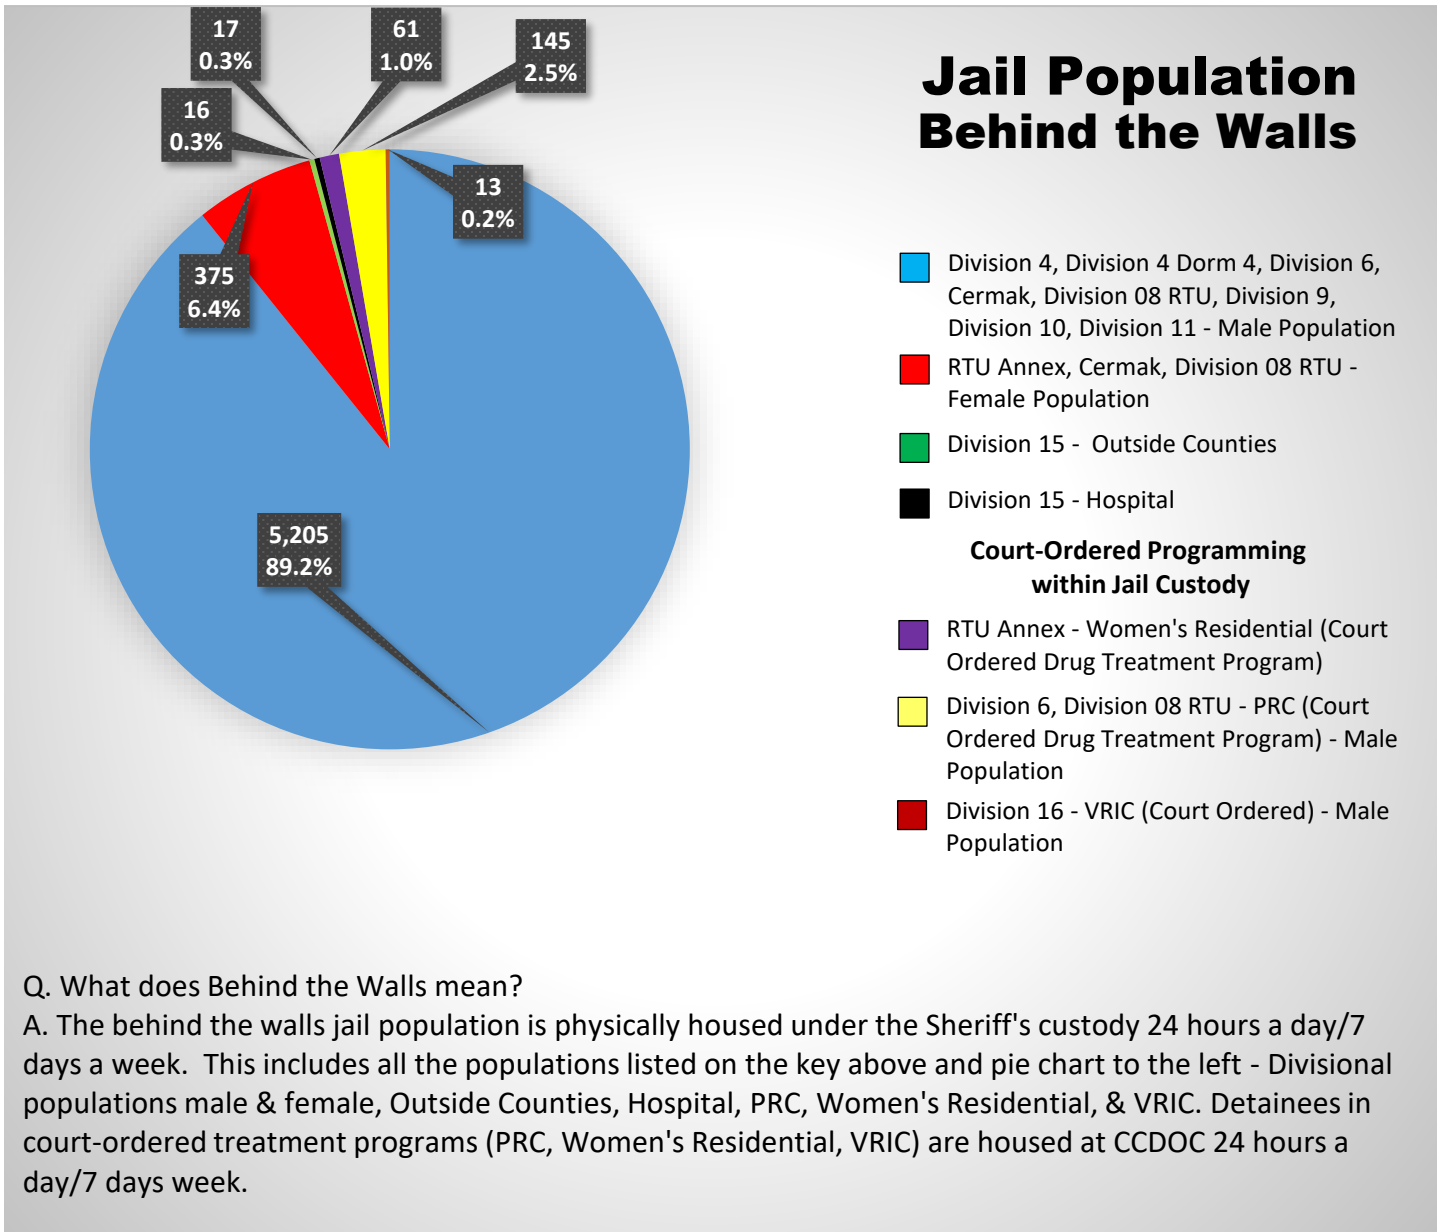

## Sheriff's Daily Report 10/13/2019

Under the Custody of the Sheriff	
<b>TOTAL MALE AND FEMALE</b>	<b>8,096</b>
Jail Population	5,832
Community Corrections	2,264

Sheriff's Daily Report  
10/13/2019

CCSO Population Demographics