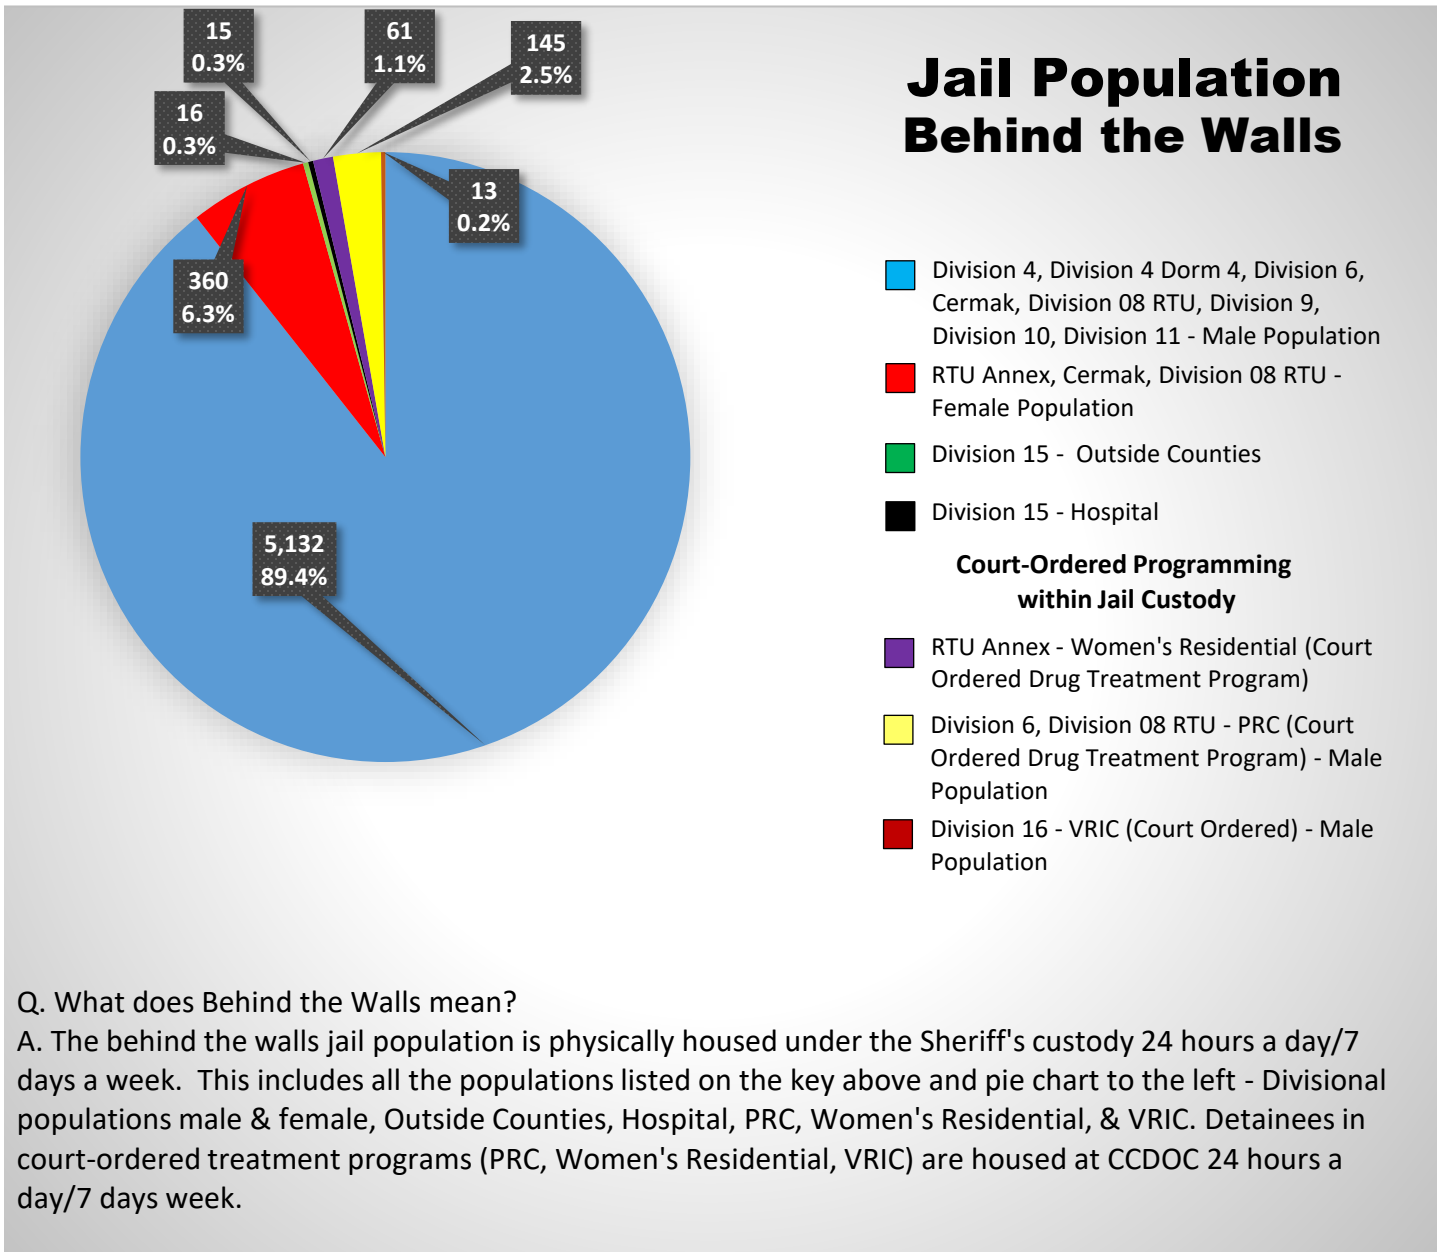

Sheriff's Daily Report 10/10/2019

Under the Custody of the Sheriff	
TOTAL MALE AND FEMALE	8,009
Jail Population	5,742
Community Corrections	2,267

Sheriff's Daily Report
10/10/2019

CCSO Population Demographics