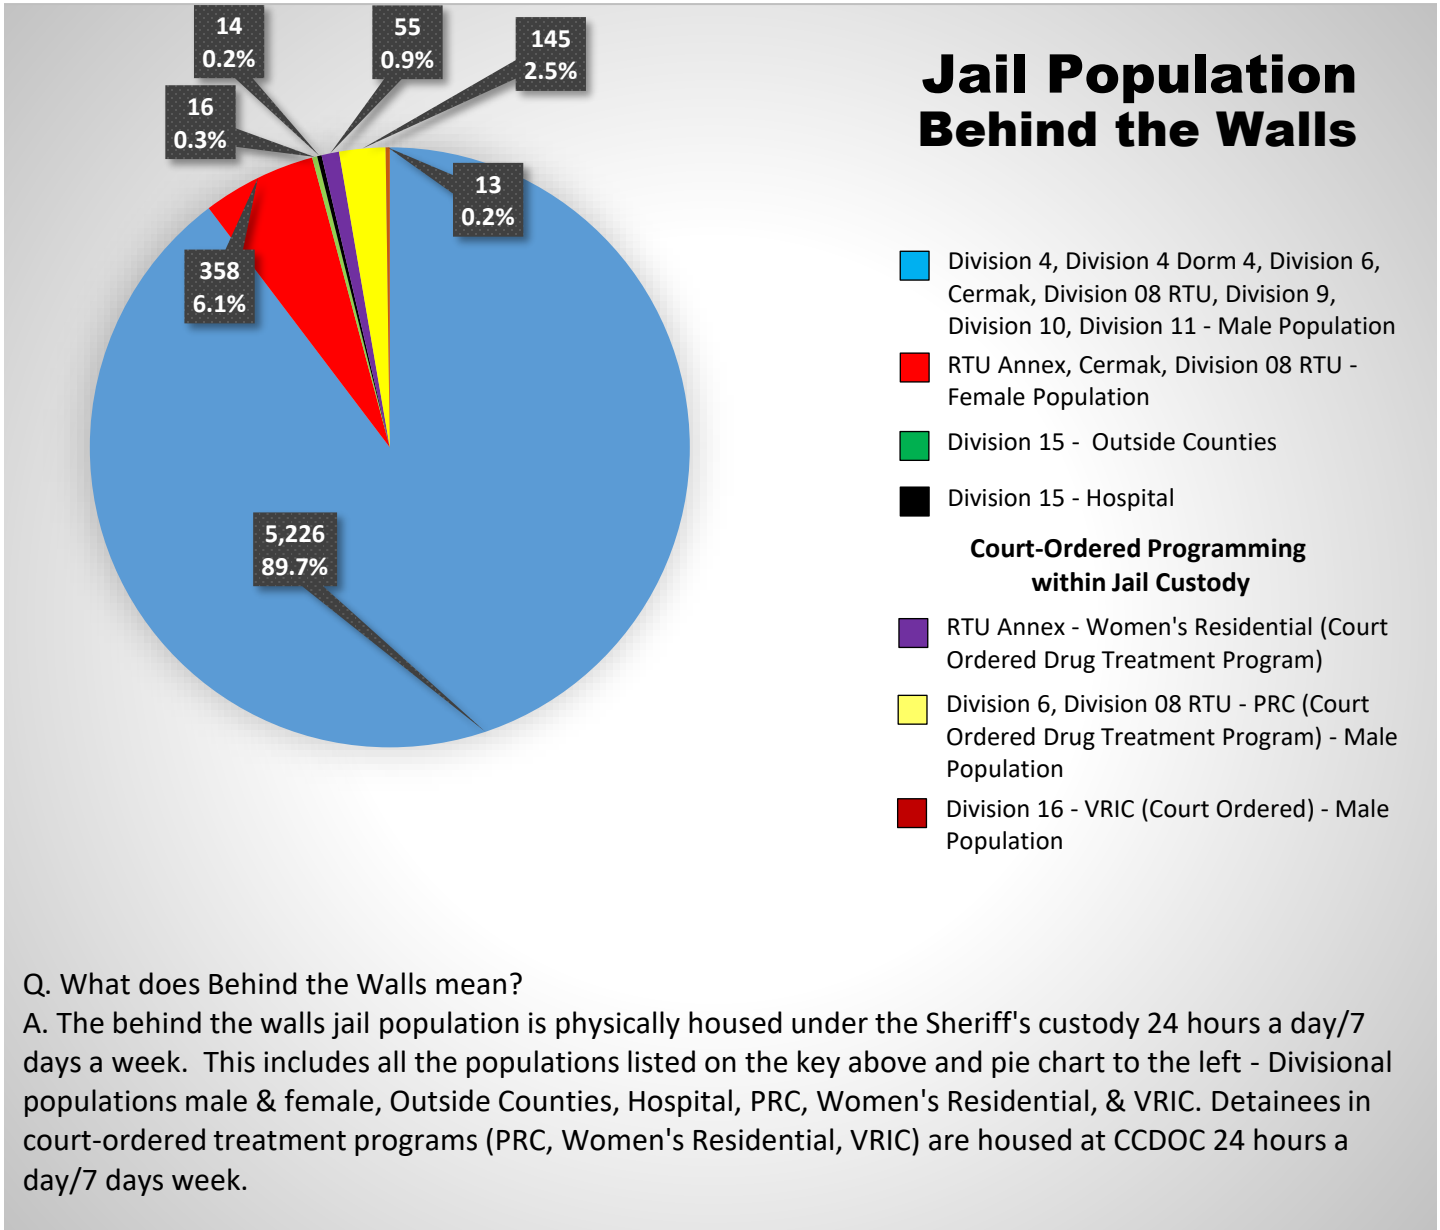

Sheriff's Daily Report 10/9/2019

Under the Custody of the Sheriff	
TOTAL MALE AND FEMALE	8,097
Jail Population	5,827
Community Corrections	2,270

Sheriff's Daily Report
10/9/2019

CCSO Population Demographics