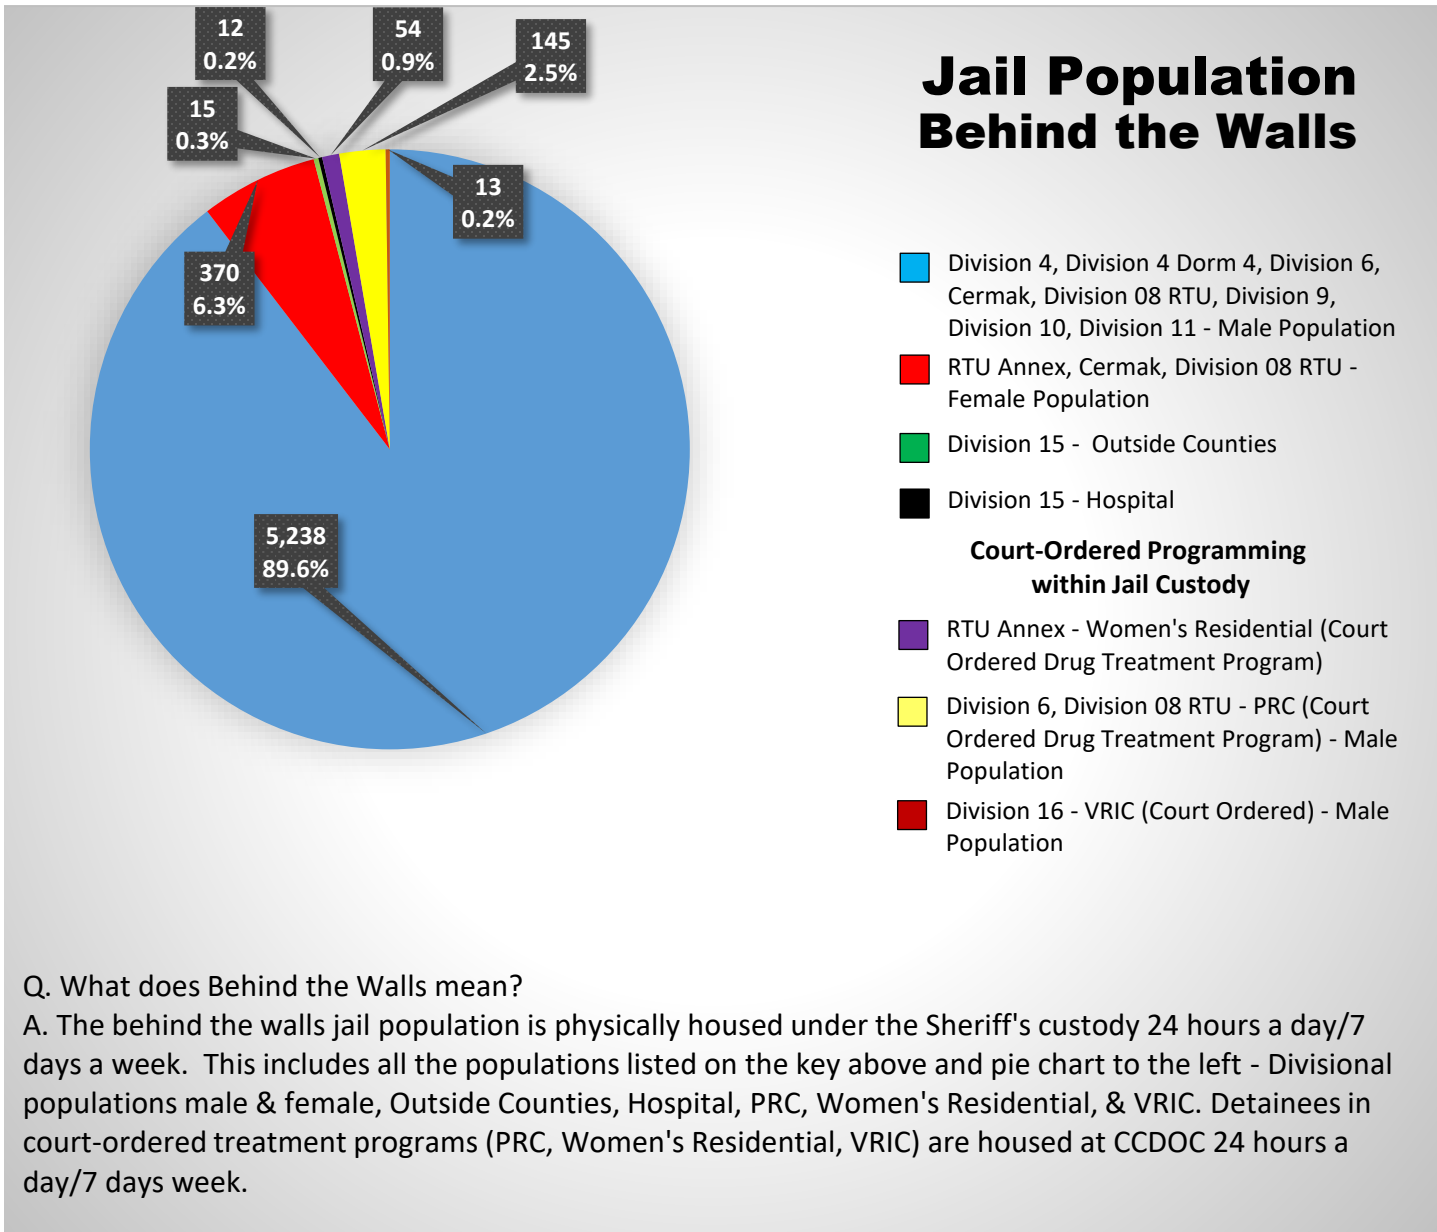

Sheriff's Daily Report 10/8/2019

Under the Custody of the Sheriff	
TOTAL MALE AND FEMALE	8,135
Jail Population	5,847
Community Corrections	2,288

Sheriff's Daily Report
10/8/2019

CCSO Population Demographics