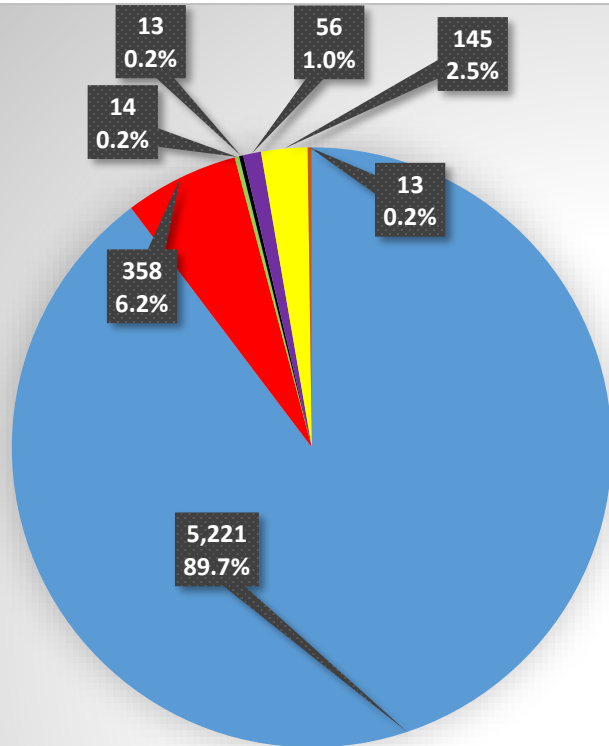

Sheriff's Daily Report
10/6/2019

Under the Custody of the Sheriff	
TOTAL MALE AND FEMALE	8,125
Jail Population	5,820
Community Corrections	2,305

Jail Population Behind the Walls

- Division 4, Division 4 Dorm 4, Division 6, Cermak, Division 08 RTU, Division 9, Division 10, Division 11 - Male Population
 - RTU Annex, Cermak, Division 08 RTU - Female Population
 - Division 15 - Outside Counties
 - Division 15 - Hospital
- Court-Ordered Programming within Jail Custody**
- RTU Annex - Women's Residential (Court Ordered Drug Treatment Program)
 - Division 6, Division 08 RTU - PRC (Court Ordered Drug Treatment Program) - Male Population
 - Division 16 - VRIC (Court Ordered) - Male Population

Q. What does Behind the Walls mean?

A. The behind the walls jail population is physically housed under the Sheriff's custody 24 hours a day/7 days a week. This includes all the populations listed on the key above and pie chart to the left - Divisional populations male & female, Outside Counties, Hospital, PRC, Women's Residential, & VRIC. Detainees in court-ordered treatment programs (PRC, Women's Residential, VRIC) are housed at CCDOC 24 hours a day/7 days week.