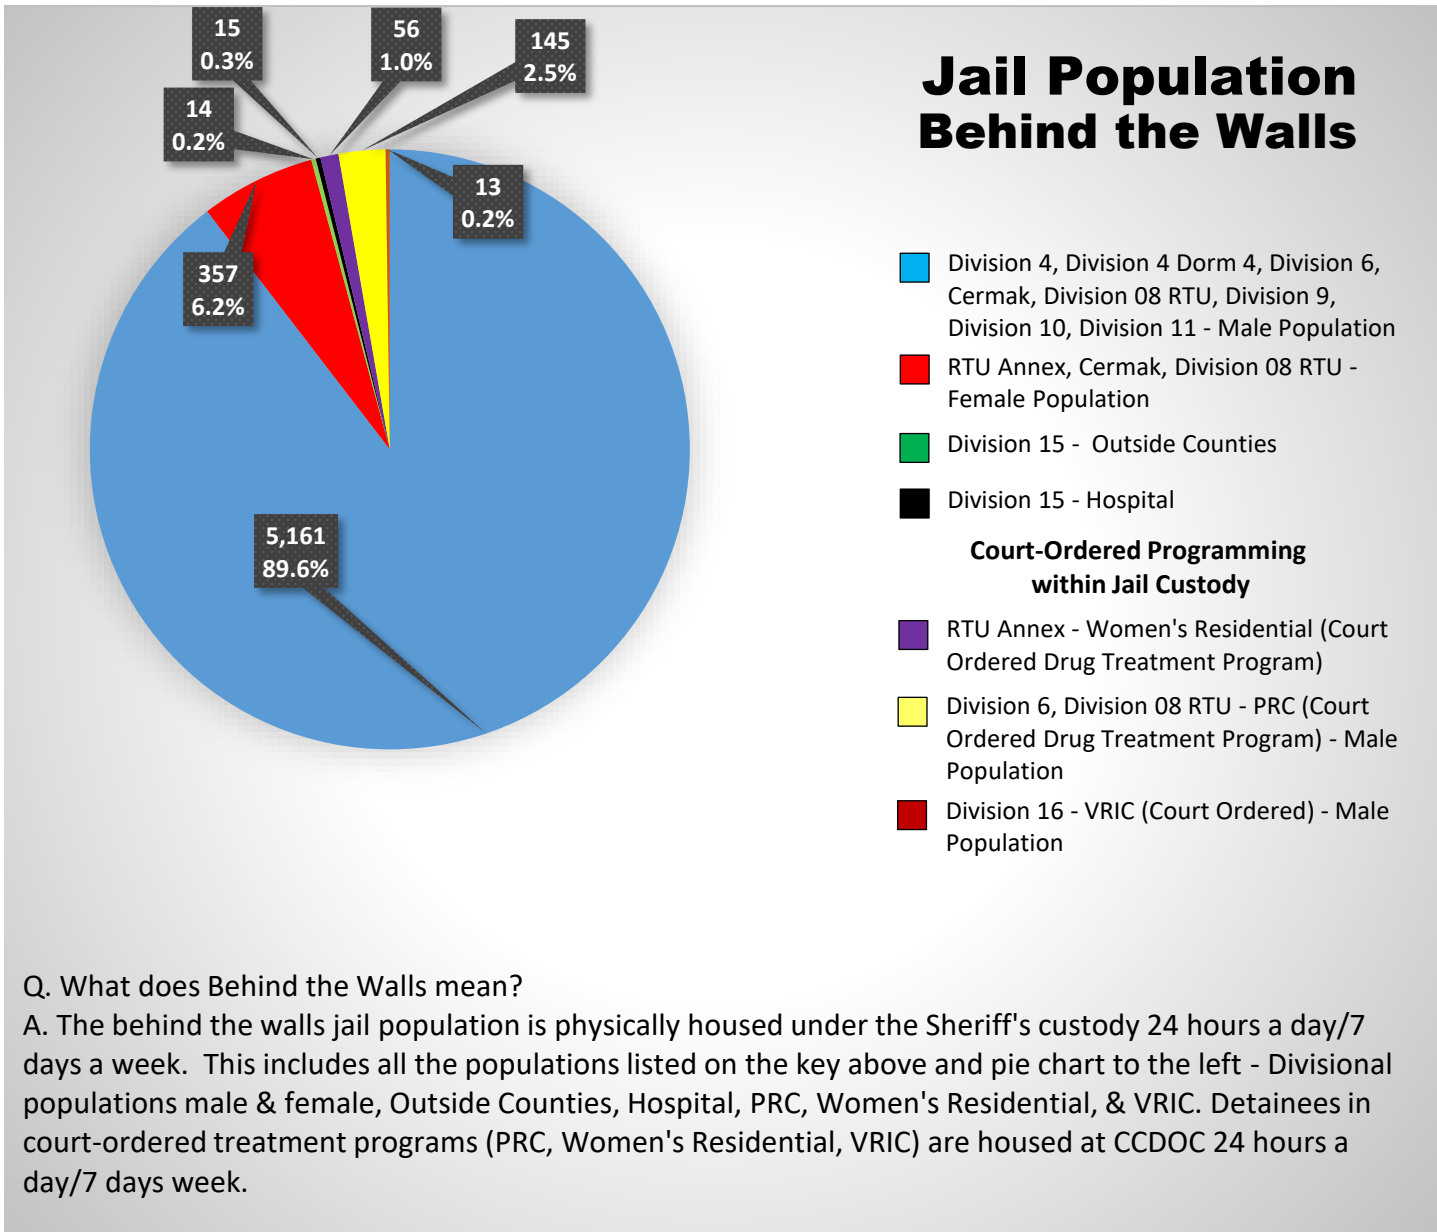

## Sheriff's Daily Report 10/5/2019

Under the Custody of the Sheriff	
<b>TOTAL MALE AND FEMALE</b>	<b>8,063</b>
Jail Population	5,761
Community Corrections	2,302

Sheriff's Daily Report  
10/5/2019

CCSO Population Demographics