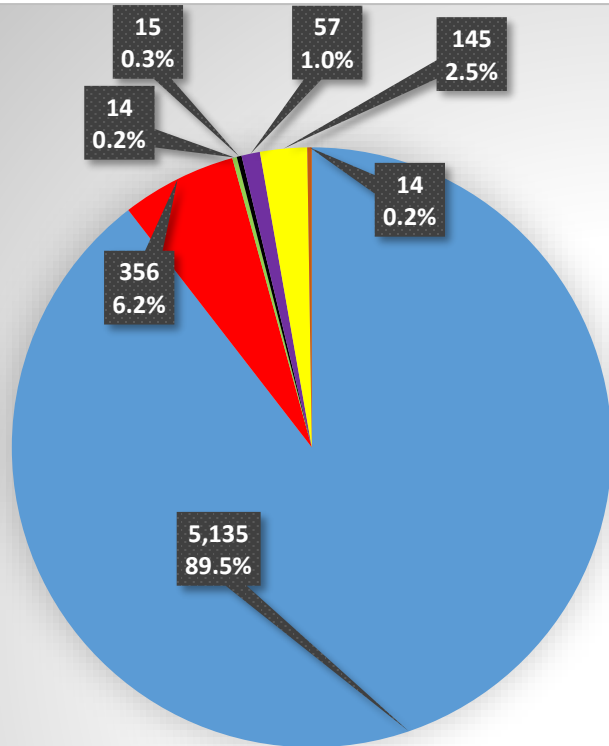

Sheriff's Daily Report 10/4/2019

Under the Custody of the Sheriff	
TOTAL MALE AND FEMALE	8,028
Jail Population	5,736
Community Corrections	2,292

Jail Population Behind the Walls

- Division 4, Division 4 Dorm 4, Division 6, Cermak, Division 08 RTU, Division 9, Division 10, Division 11 - Male Population
 - RTU Annex, Cermak, Division 08 RTU - Female Population
 - Division 15 - Outside Counties
 - Division 15 - Hospital
- Court-Ordered Programming within Jail Custody**
- RTU Annex - Women's Residential (Court Ordered Drug Treatment Program)
 - Division 6, Division 08 RTU - PRC (Court Ordered Drug Treatment Program) - Male Population
 - Division 16 - VRIC (Court Ordered) - Male Population

Q. What does Behind the Walls mean?

A. The behind the walls jail population is physically housed under the Sheriff's custody 24 hours a day/7 days a week. This includes all the populations listed on the key above and pie chart to the left - Divisional populations male & female, Outside Counties, Hospital, PRC, Women's Residential, & VRIC. Detainees in court-ordered treatment programs (PRC, Women's Residential, VRIC) are housed at CCDOC 24 hours a day/7 days week.