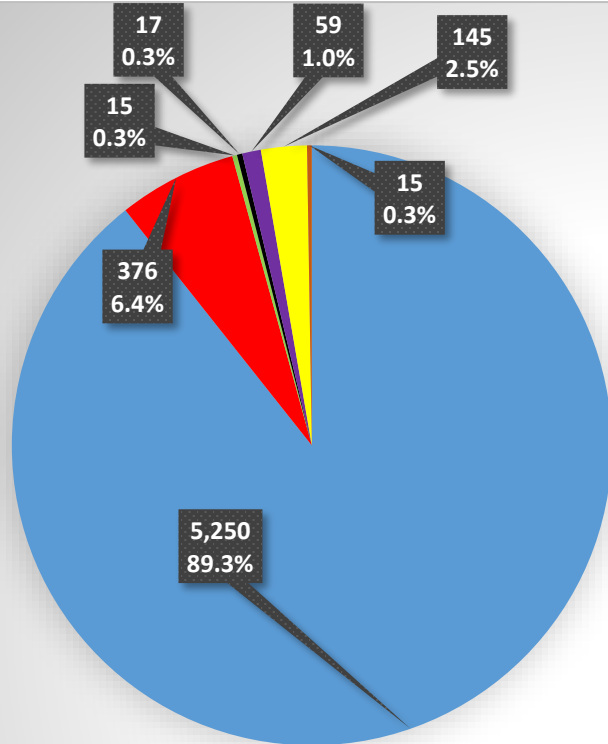

## Sheriff's Daily Report 10/1/2019

Under the Custody of the Sheriff	
<b>TOTAL MALE AND FEMALE</b>	<b>8,173</b>
Jail Population	5,877
Community Corrections	2,296

### Jail Population Behind the Walls

- Division 4, Division 4 Dorm 4, Division 6, Cermak, Division 08 RTU, Division 9, Division 10, Division 11 - Male Population
  - RTU Annex, Cermak, Division 08 RTU - Female Population
  - Division 15 - Outside Counties
  - Division 15 - Hospital
- Court-Ordered Programming within Jail Custody**
- RTU Annex - Women's Residential (Court Ordered Drug Treatment Program)
  - Division 6, Division 08 RTU - PRC (Court Ordered Drug Treatment Program) - Male Population
  - Division 16 - VRIC (Court Ordered) - Male Population

Q. What does Behind the Walls mean?

A. The behind the walls jail population is physically housed under the Sheriff's custody 24 hours a day/7 days a week. This includes all the populations listed on the key above and pie chart to the left - Divisional populations male & female, Outside Counties, Hospital, PRC, Women's Residential, & VRIC. Detainees in court-ordered treatment programs (PRC, Women's Residential, VRIC) are housed at CCDOC 24 hours a day/7 days week.