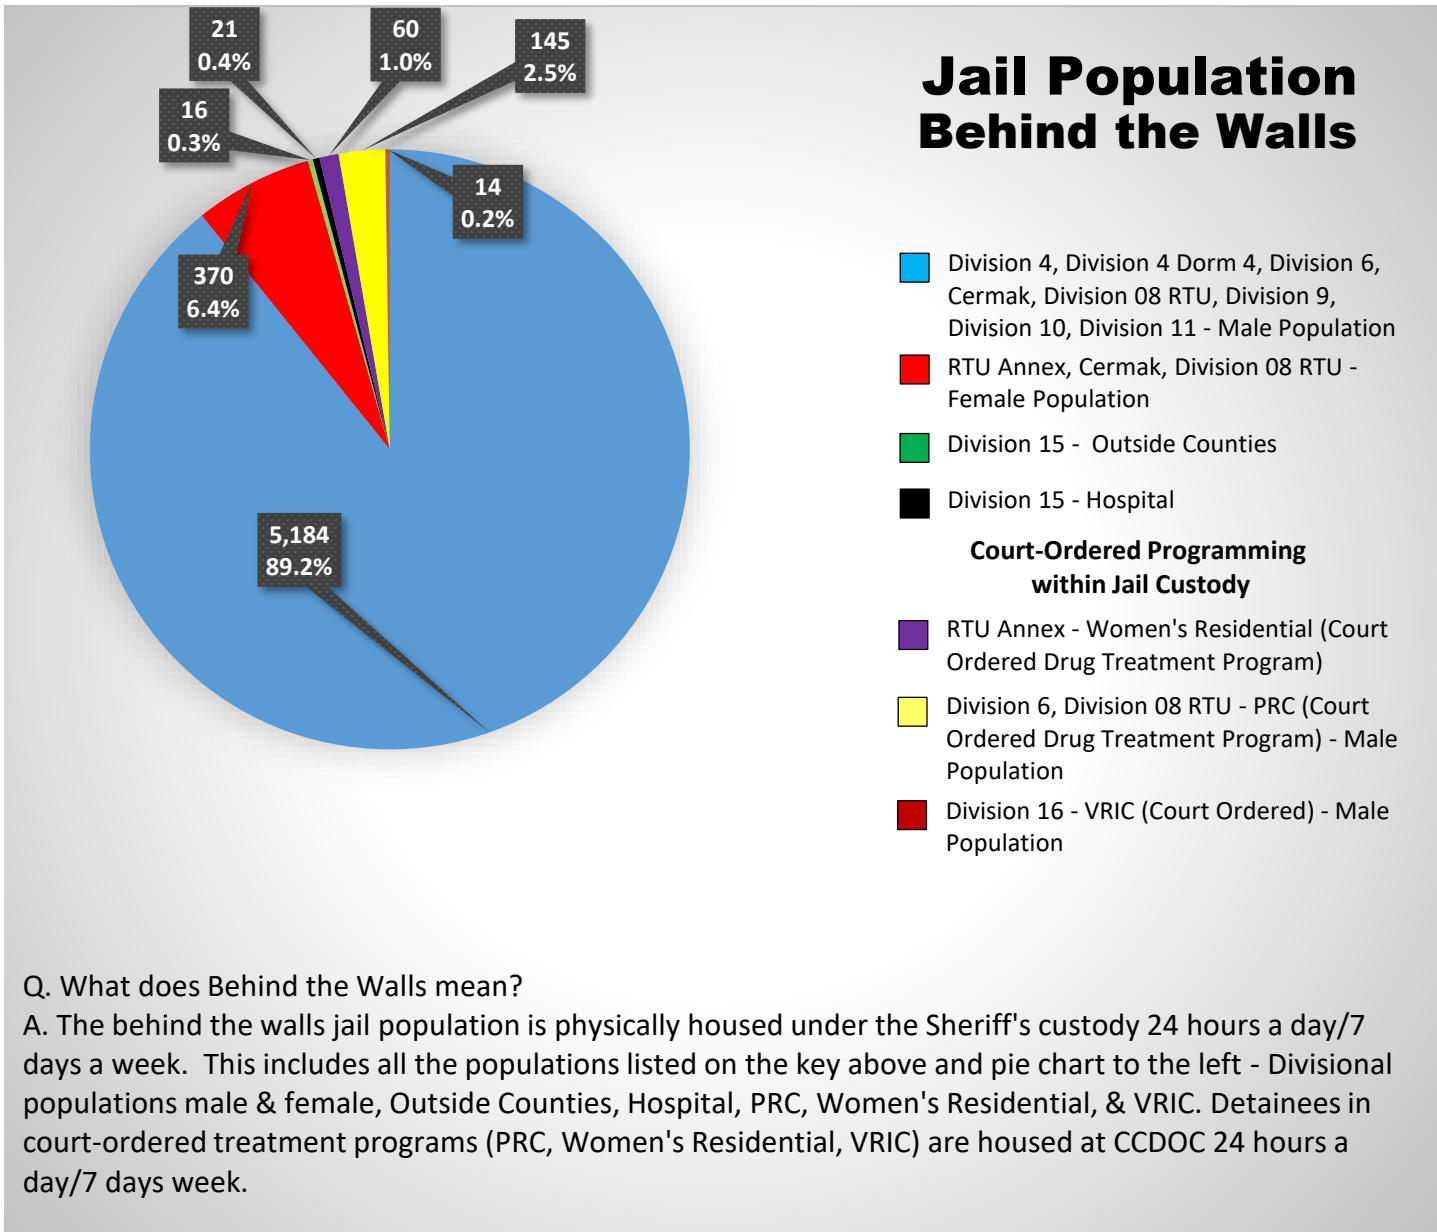

## Sheriff's Daily Report 9/26/2019

Under the Custody of the Sheriff	
<b>TOTAL MALE AND FEMALE</b>	<b>8,122</b>
Jail Population	5,810
Community Corrections	2,312

Sheriff's Daily Report  
9/26/2019

CCSO Population Demographics