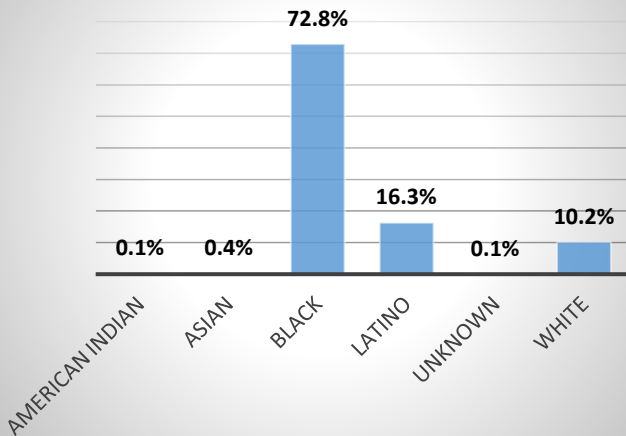

Sheriff's Daily Report 9/24/2019

Under the Custody of the Sheriff	
TOTAL MALE AND FEMALE	8,270
Jail Population	5,950
Community Corrections	2,320

Sheriff's Daily Report
9/24/2019

CCSO Population Demographics

In Confinement

Gender Distribution

Race Distribution

Age Distribution

Community Corrections

Gender Distribution

Race Distribution

Age Distribution