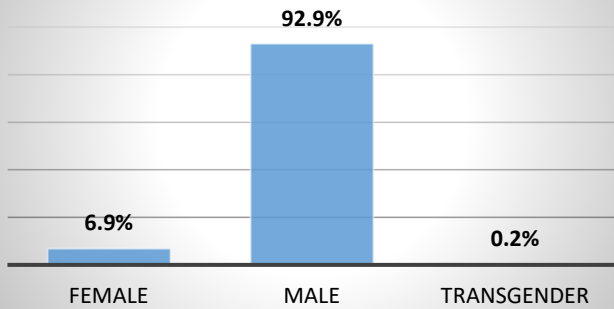

Sheriff's Daily Report 9/24/2019

Under the Custody of the Sheriff	
TOTAL MALE AND FEMALE	8,270
Jail Population	5,950
Community Corrections	2,320

Sheriff's Daily Report
9/24/2019

CCSO Population Demographics

In Confinement

Gender Distribution

Race Distribution

Age Distribution

Community Corrections

Gender Distribution

Race Distribution

Age Distribution