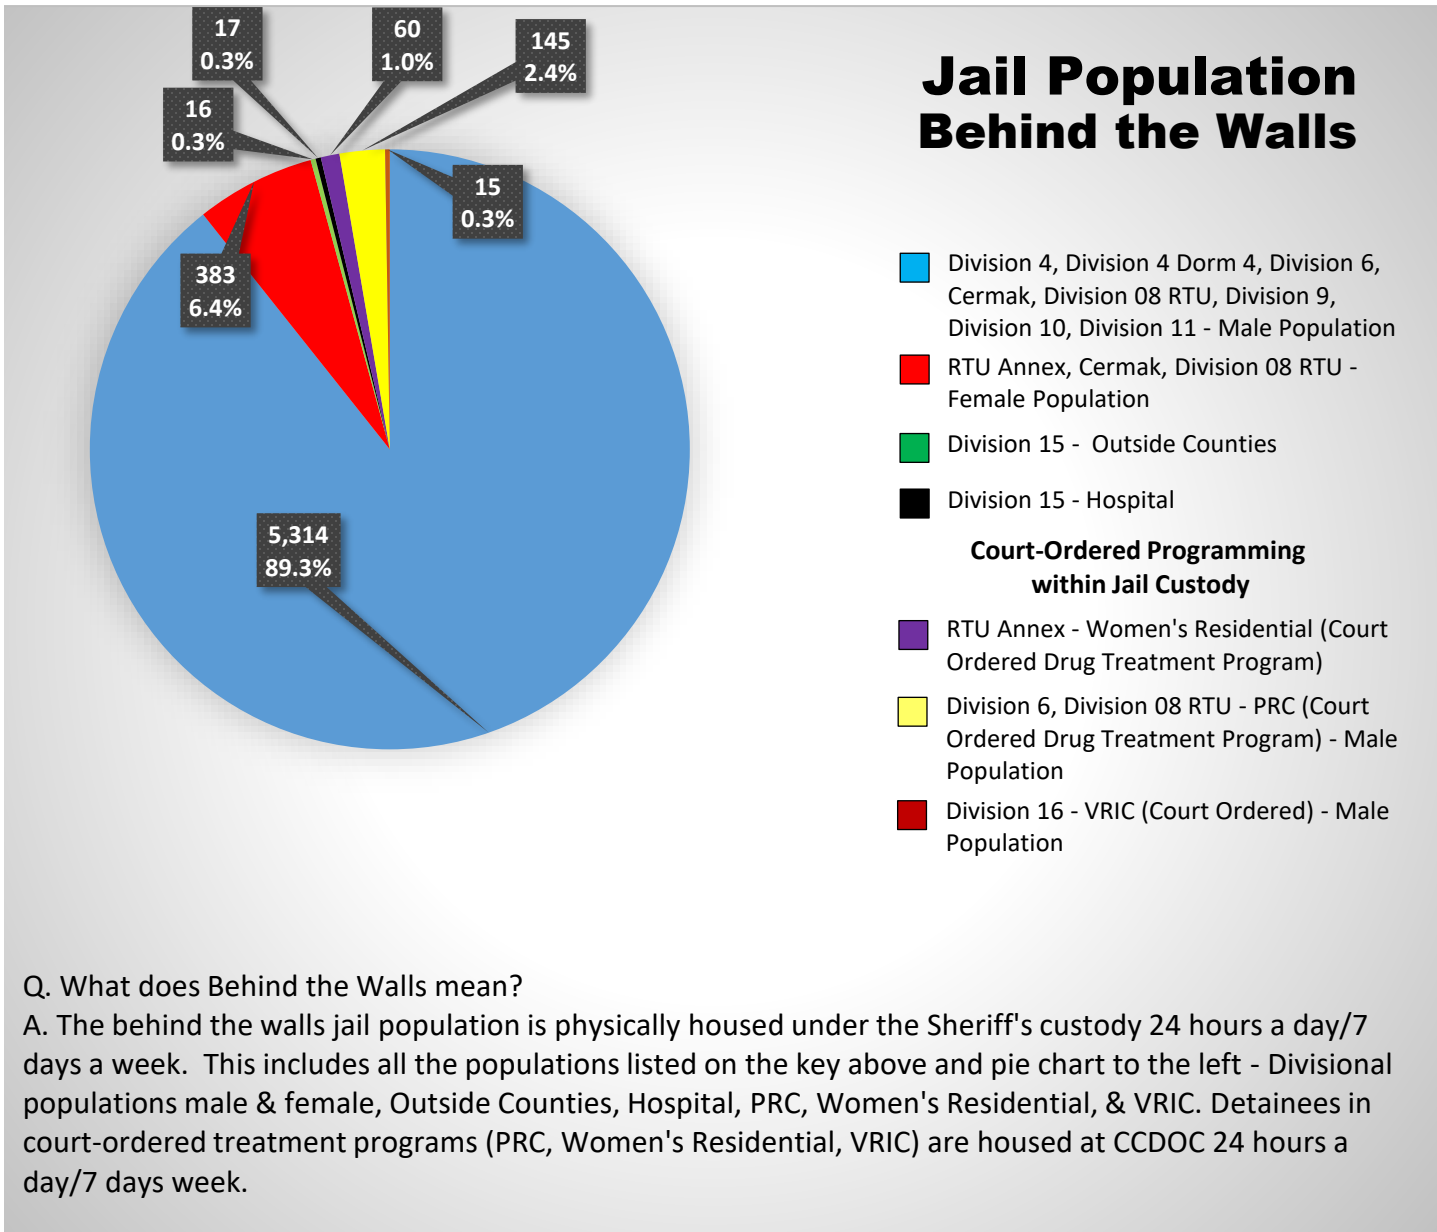

Sheriff's Daily Report 9/24/2019

Under the Custody of the Sheriff	
TOTAL MALE AND FEMALE	8,270
Jail Population	5,950
Community Corrections	2,320

Sheriff's Daily Report
9/24/2019

CCSO Population Demographics

In Confinement

Gender Distribution

Race Distribution

Age Distribution

Community Corrections

Gender Distribution

Race Distribution

Age Distribution