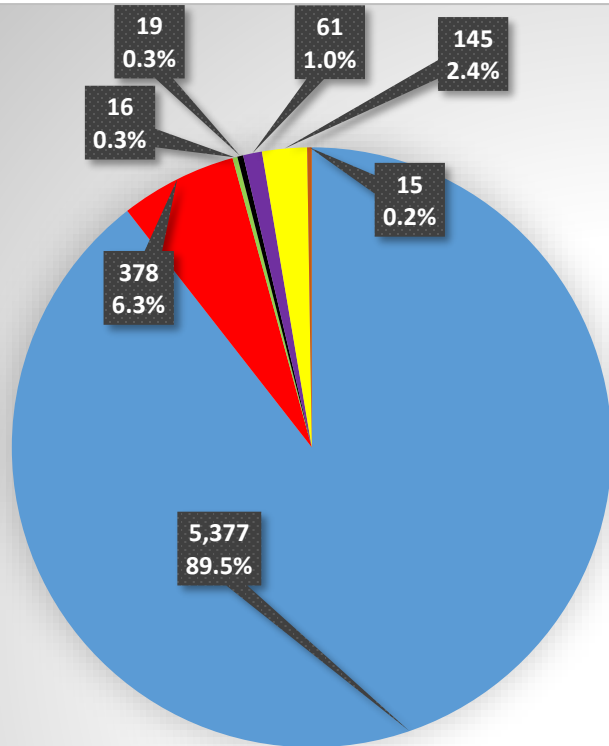

Sheriff's Daily Report
9/22/2019

Under the Custody of the Sheriff	
TOTAL MALE AND FEMALE	8,313
Jail Population	6,011
Community Corrections	2,302

Jail Population Behind the Walls

- Division 4, Division 4 Dorm 4, Division 6, Cermak, Division 08 RTU, Division 9, Division 10, Division 11 - Male Population
 - RTU Annex, Cermak, Division 08 RTU - Female Population
 - Division 15 - Outside Counties
 - Division 15 - Hospital
- Court-Ordered Programming within Jail Custody**
- RTU Annex - Women's Residential (Court Ordered Drug Treatment Program)
 - Division 6, Division 08 RTU - PRC (Court Ordered Drug Treatment Program) - Male Population
 - Division 16 - VRIC (Court Ordered) - Male Population

Q. What does Behind the Walls mean?

A. The behind the walls jail population is physically housed under the Sheriff's custody 24 hours a day/7 days a week. This includes all the populations listed on the key above and pie chart to the left - Divisional populations male & female, Outside Counties, Hospital, PRC, Women's Residential, & VRIC. Detainees in court-ordered treatment programs (PRC, Women's Residential, VRIC) are housed at CCDOC 24 hours a day/7 days week.