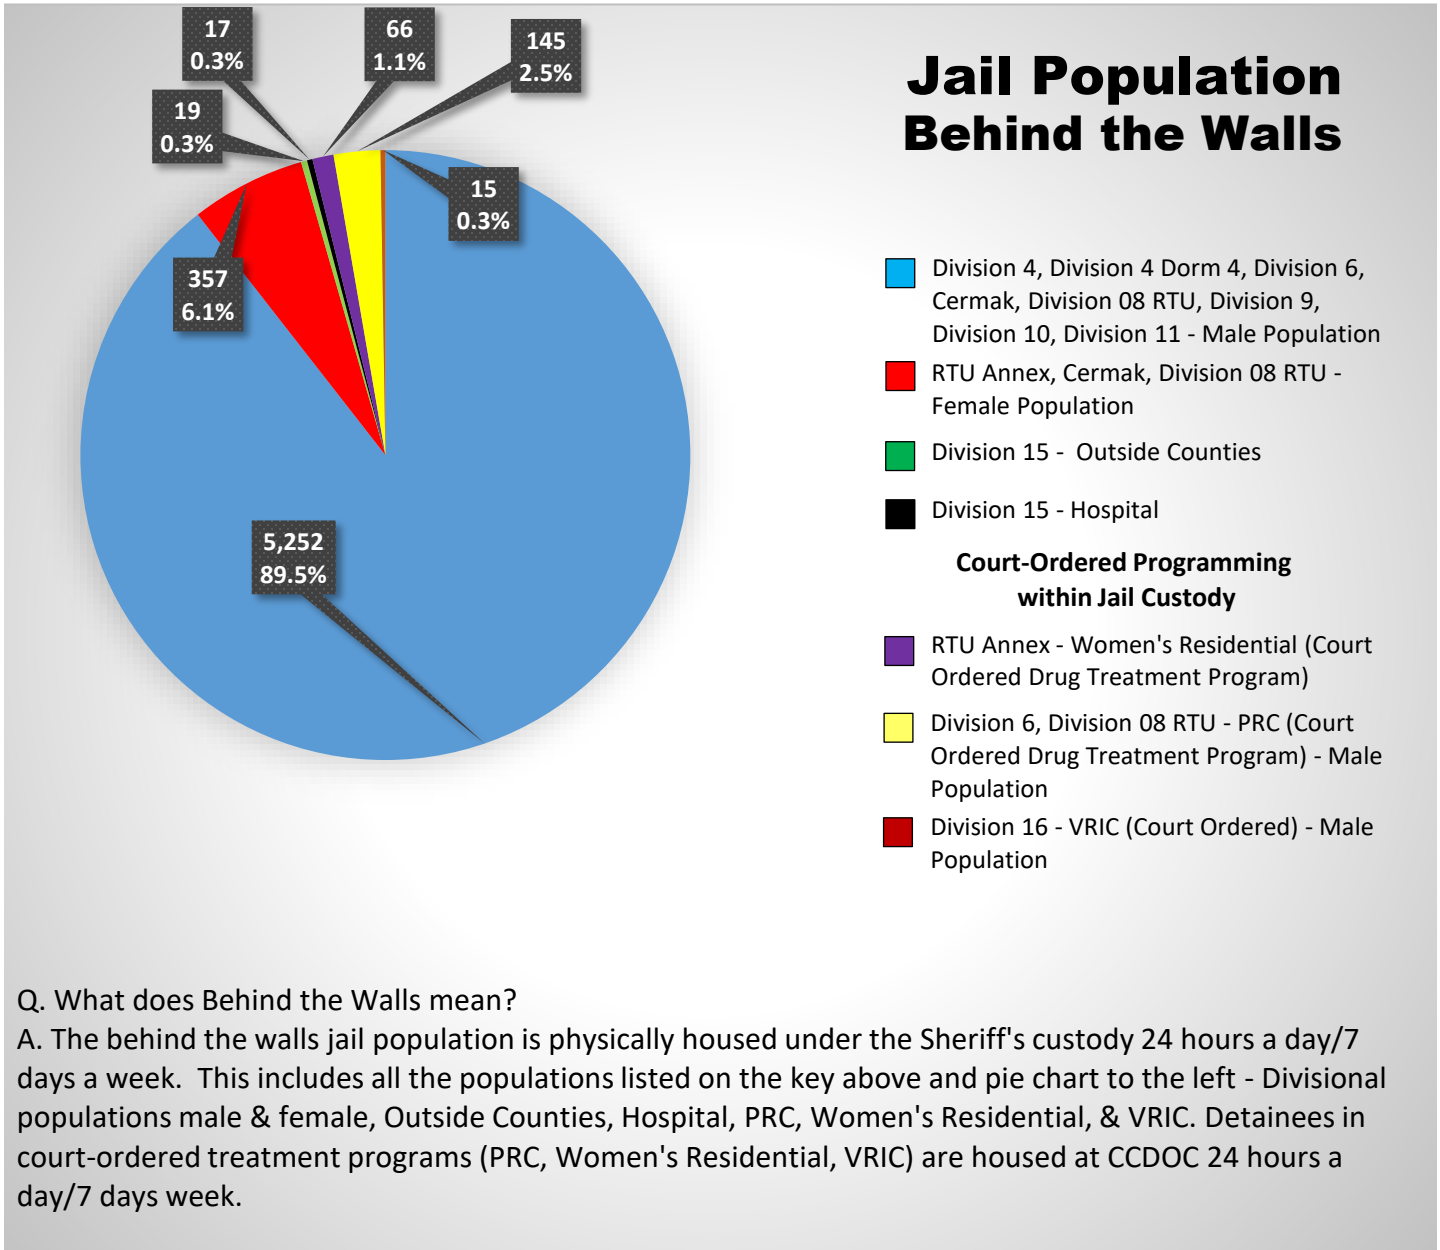

Sheriff's Daily Report 9/19/2019

Under the Custody of the Sheriff	
TOTAL MALE AND FEMALE	8,158
Jail Population	5,871
Community Corrections	2,287

Sheriff's Daily Report
9/19/2019

CCSO Population Demographics