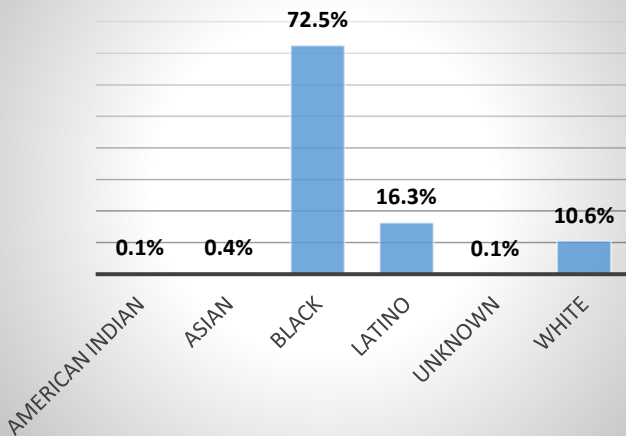

Sheriff's Daily Report 9/15/2019

Under the Custody of the Sheriff	
TOTAL MALE AND FEMALE	8,328
Jail Population	6,030
Community Corrections	2,298

Sheriff's Daily Report
9/15/2019

CCSO Population Demographics

In Confinement

Gender Distribution

Race Distribution

Age Distribution

Community Corrections

Gender Distribution

Race Distribution

Age Distribution