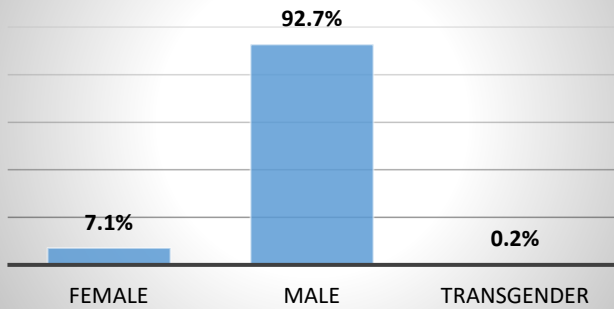

Sheriff's Daily Report 9/15/2019

Under the Custody of the Sheriff	
TOTAL MALE AND FEMALE	8,328
Jail Population	6,030
Community Corrections	2,298

Sheriff's Daily Report
9/15/2019

CCSO Population Demographics

In Confinement

Gender Distribution

Race Distribution

Age Distribution

Community Corrections

Gender Distribution

Race Distribution

Age Distribution