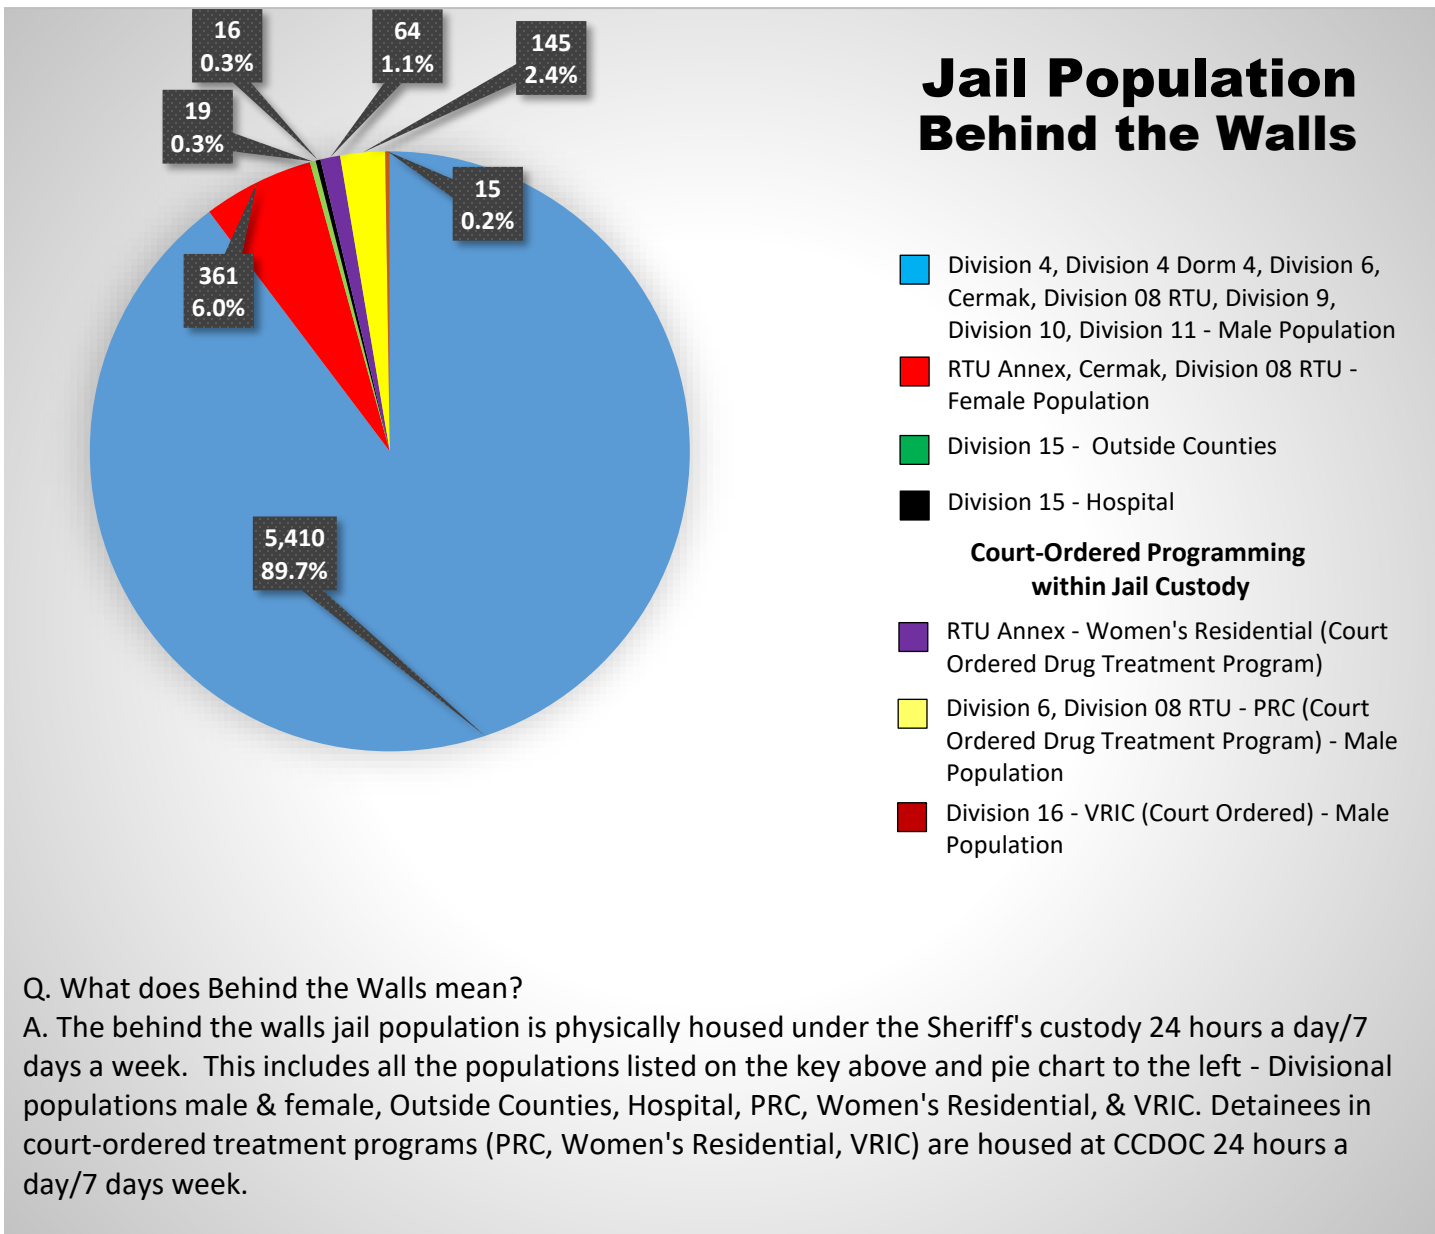

Sheriff's Daily Report 9/15/2019

Under the Custody of the Sheriff	
TOTAL MALE AND FEMALE	8,328
Jail Population	6,030
Community Corrections	2,298

Sheriff's Daily Report
9/15/2019

CCSO Population Demographics

In Confinement

Gender Distribution

Race Distribution

Age Distribution

Community Corrections

Gender Distribution

Race Distribution

Age Distribution