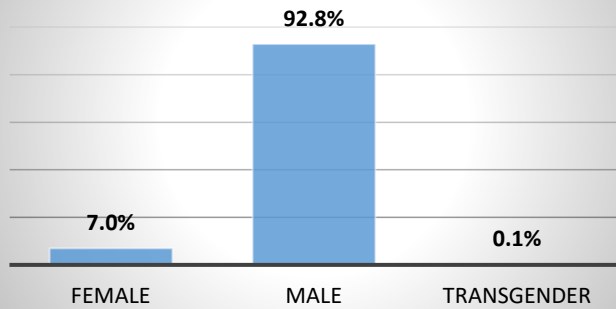

Sheriff's Daily Report 9/14/2019

Under the Custody of the Sheriff	
TOTAL MALE AND FEMALE	8,256
Jail Population	5,961
Community Corrections	2,295

Sheriff's Daily Report
9/14/2019

CCSO Population Demographics

In Confinement

Gender Distribution

Race Distribution

Age Distribution

Community Corrections

Gender Distribution

Race Distribution

Age Distribution