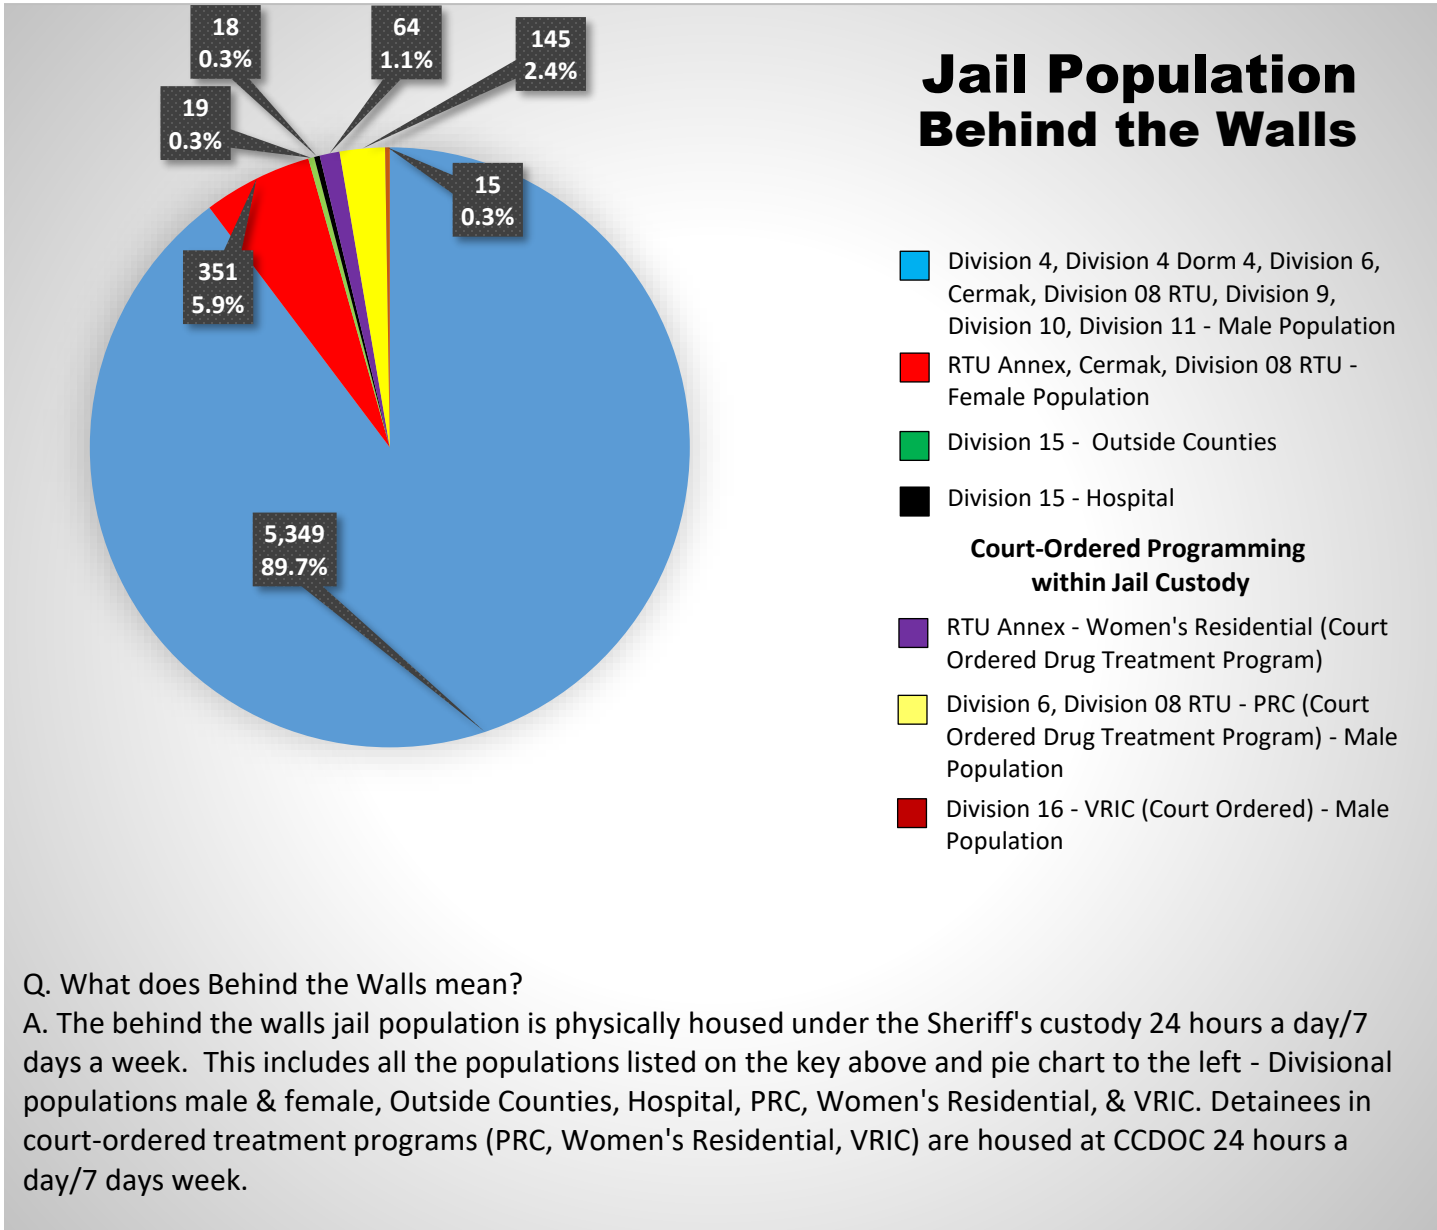

Sheriff's Daily Report 9/14/2019

Under the Custody of the Sheriff	
TOTAL MALE AND FEMALE	8,256
Jail Population	5,961
Community Corrections	2,295

Sheriff's Daily Report
9/14/2019

CCSO Population Demographics

In Confinement

Gender Distribution

Race Distribution

Age Distribution

Community Corrections

Gender Distribution

Race Distribution

Age Distribution