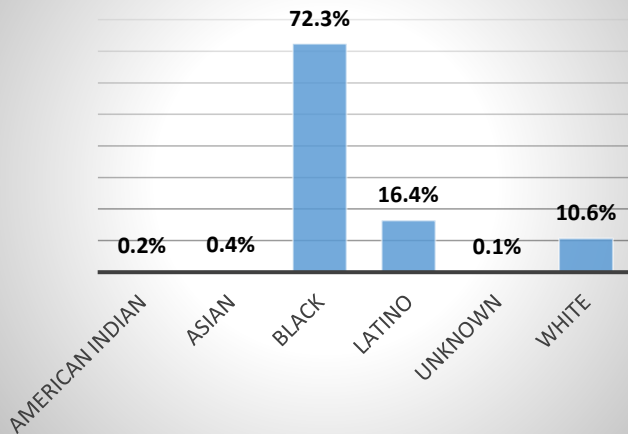

Sheriff's Daily Report 9/14/2019

Under the Custody of the Sheriff	
TOTAL MALE AND FEMALE	8,256
Jail Population	5,961
Community Corrections	2,295

Sheriff's Daily Report
9/14/2019

CCSO Population Demographics

In Confinement

Gender Distribution

Race Distribution

Age Distribution

Community Corrections

Gender Distribution

Race Distribution

Age Distribution