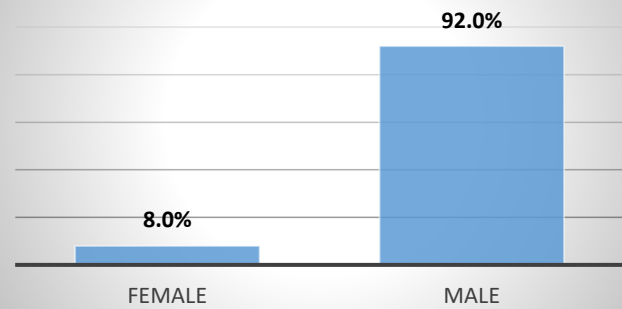

Sheriff's Daily Report 9/14/2019

Under the Custody of the Sheriff	
TOTAL MALE AND FEMALE	8,256
Jail Population	5,961
Community Corrections	2,295

Sheriff's Daily Report
9/14/2019

CCSO Population Demographics

In Confinement

Gender Distribution

Race Distribution

Age Distribution

Community Corrections

Gender Distribution

Race Distribution

Age Distribution