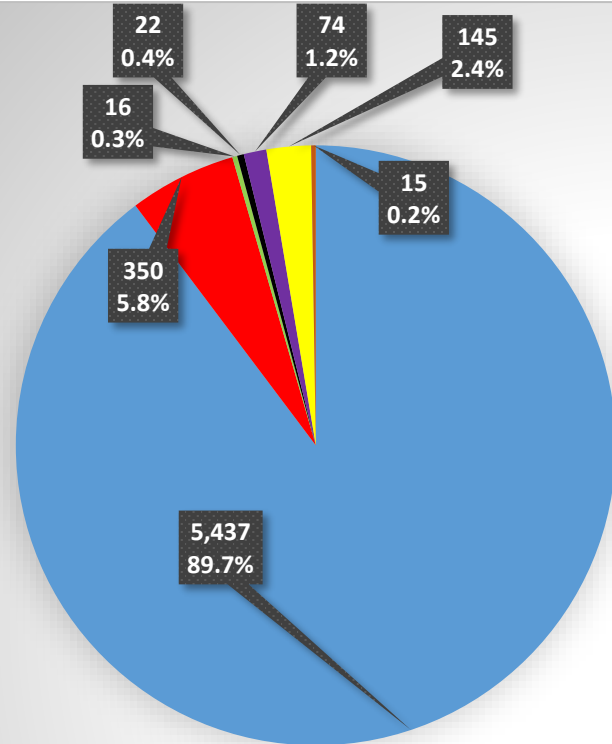

Sheriff's Daily Report
9/2/2019

Under the Custody of the Sheriff	
TOTAL MALE AND FEMALE	8,379
Jail Population	6,059
Community Corrections	2,320

Jail Population Behind the Walls

- Division 4, Division 4 Dorm 4, Division 6, Cermak, Division 08 RTU, Division 9, Division 10, Division 11 - Male Population
 - RTU Annex, Cermak, Division 08 RTU - Female Population
 - Division 15 - Outside Counties
 - Division 15 - Hospital
- Court-Ordered Programming within Jail Custody**
- RTU Annex - Women's Residential (Court Ordered Drug Treatment Program)
 - Division 6, Division 08 RTU - PRC (Court Ordered Drug Treatment Program) - Male Population
 - Division 16 - VRIC (Court Ordered) - Male Population

Q. What does Behind the Walls mean?

A. The behind the walls jail population is physically housed under the Sheriff's custody 24 hours a day/7 days a week. This includes all the populations listed on the key above and pie chart to the left - Divisional populations male & female, Outside Counties, Hospital, PRC, Women's Residential, & VRIC. Detainees in court-ordered treatment programs (PRC, Women's Residential, VRIC) are housed at CCDOC 24 hours a day/7 days week.