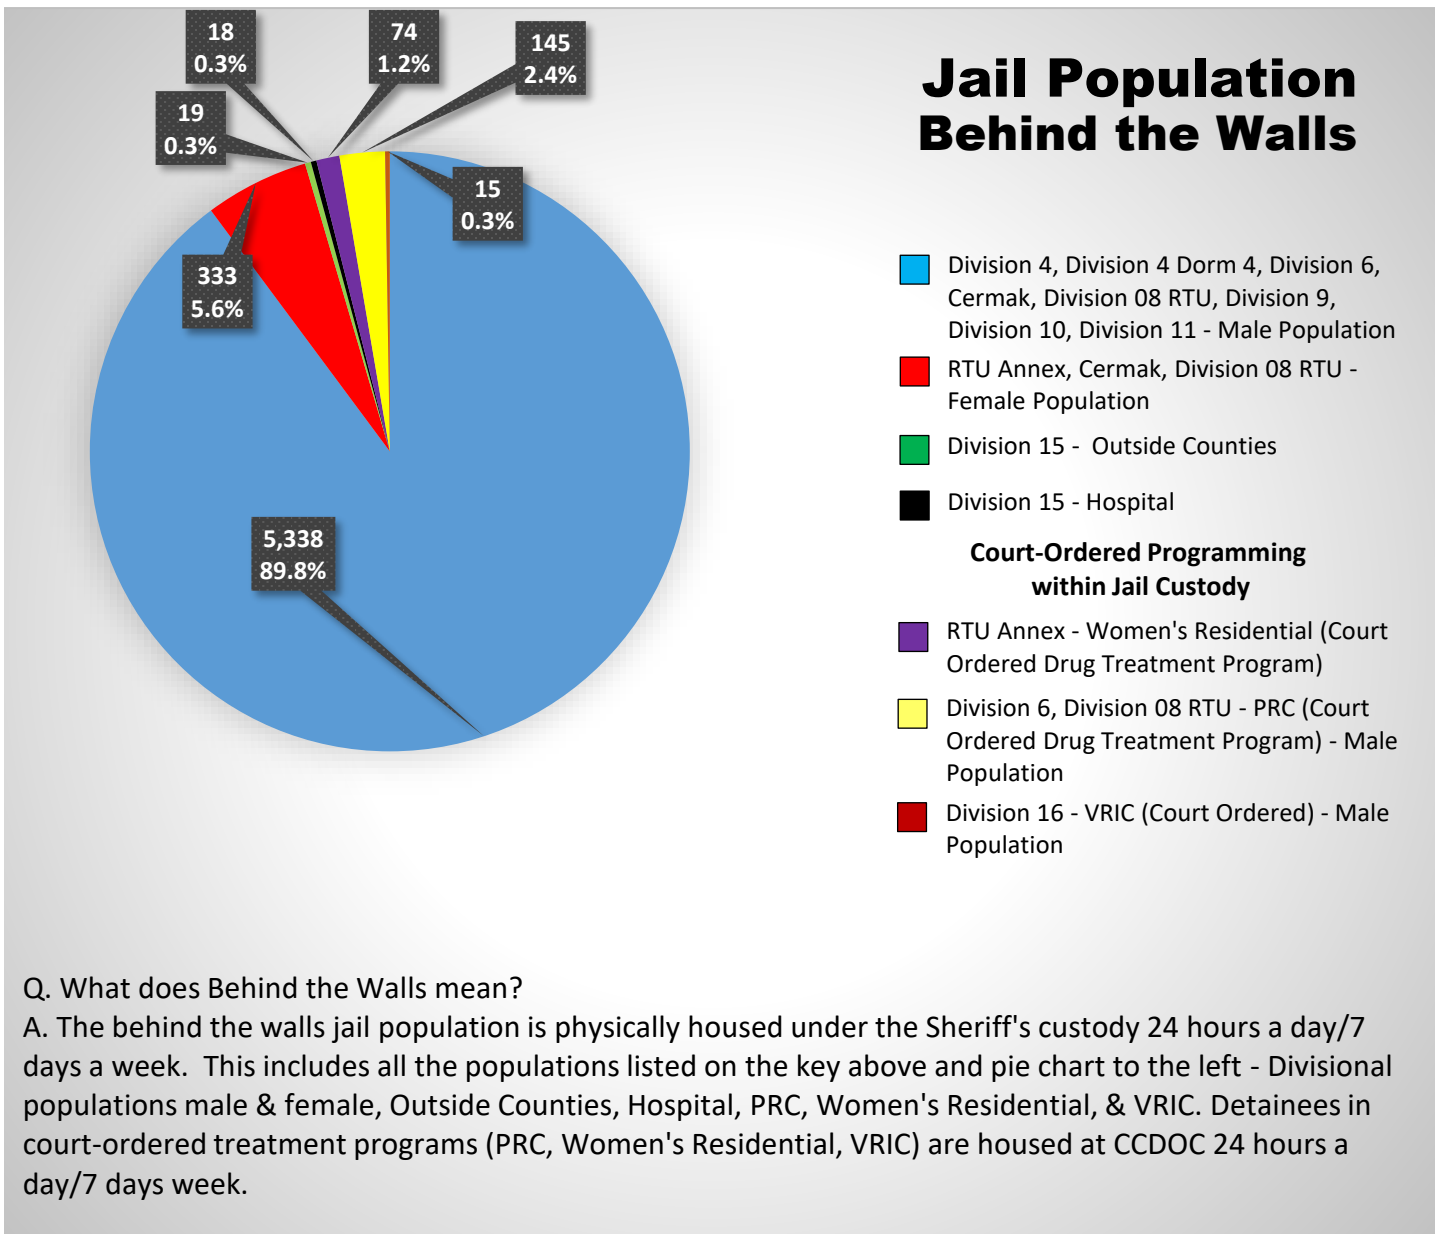

Sheriff's Daily Report 8/31/2019

Under the Custody of the Sheriff	
TOTAL MALE AND FEMALE	8,261
Jail Population	5,942
Community Corrections	2,319

Sheriff's Daily Report
8/31/2019

CCSO Population Demographics