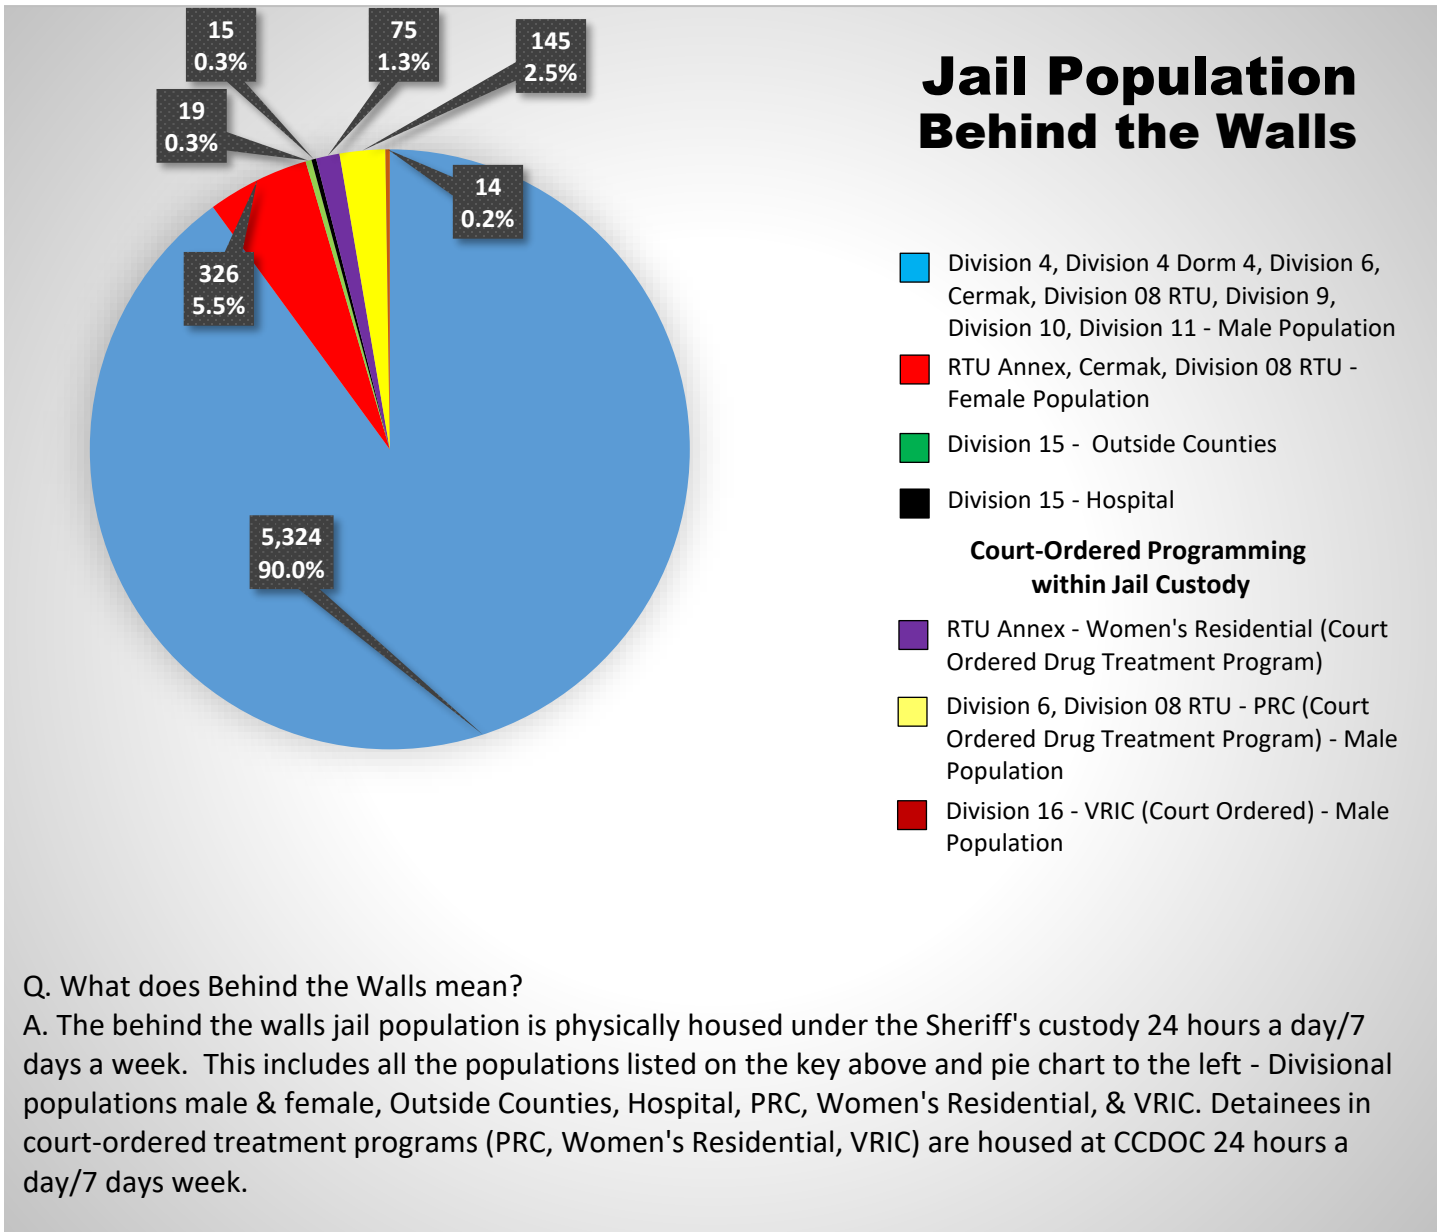

Sheriff's Daily Report 8/29/2019

Under the Custody of the Sheriff	
TOTAL MALE AND FEMALE	8,256
Jail Population	5,918
Community Corrections	2,338

Sheriff's Daily Report
8/29/2019

CCSO Population Demographics