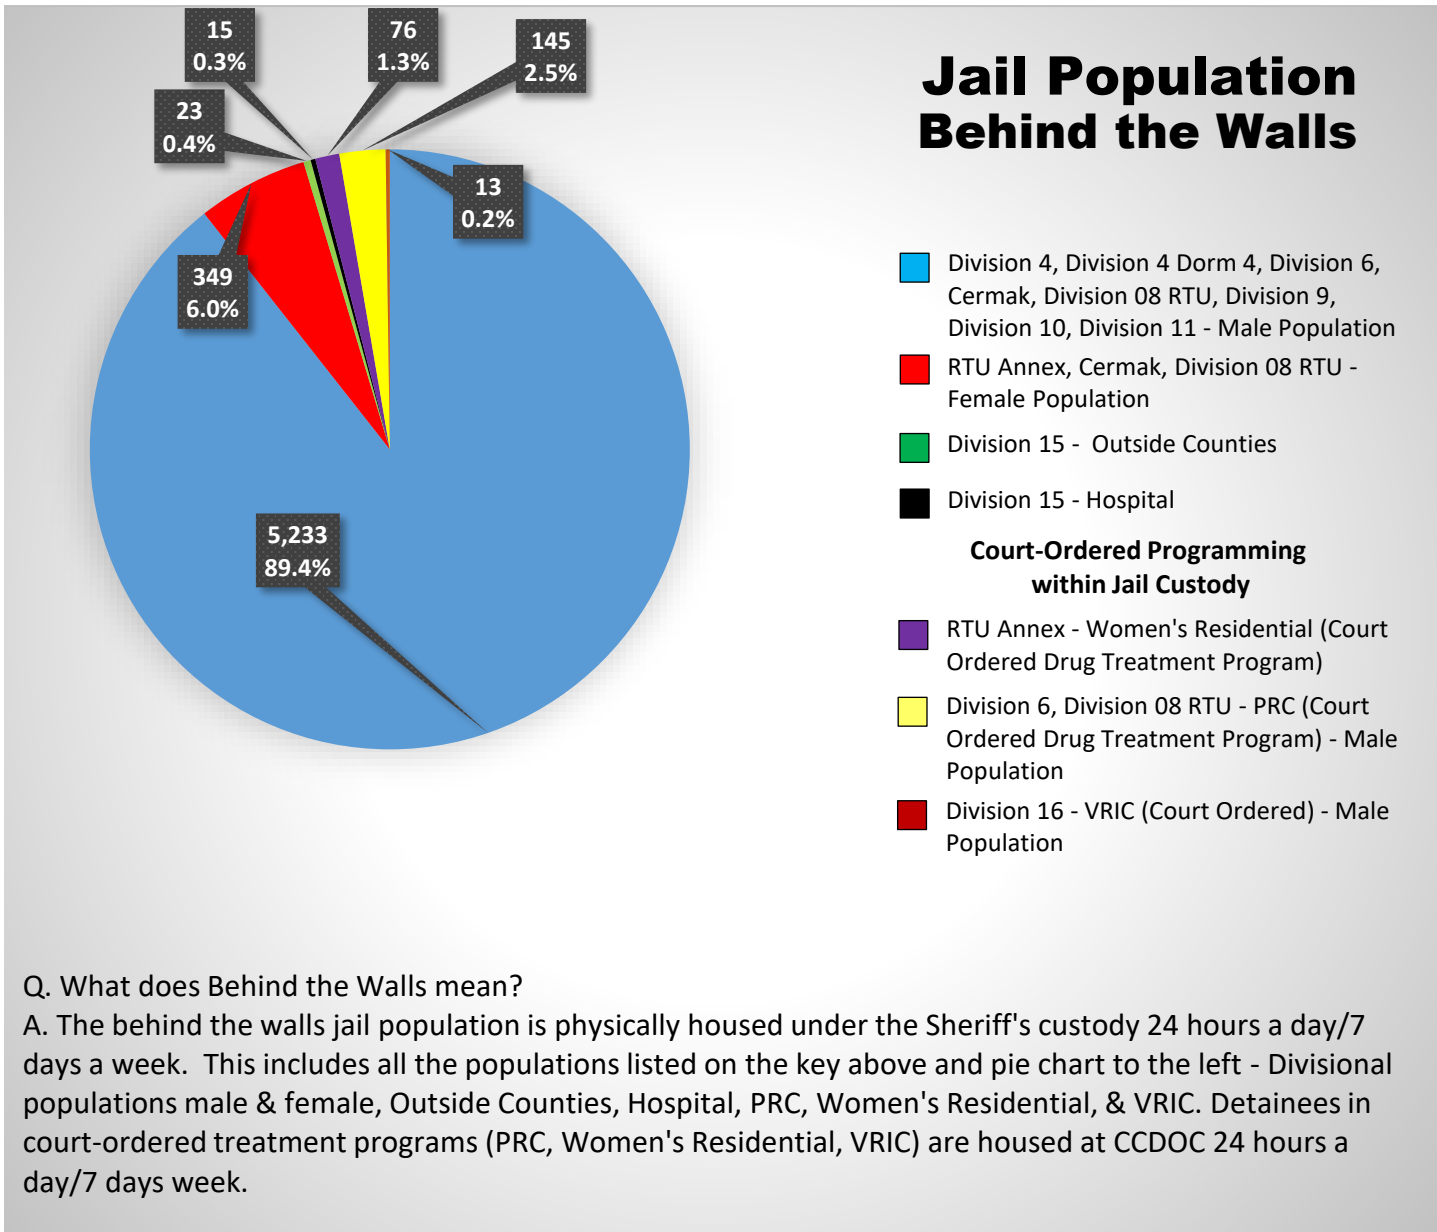

Sheriff's Daily Report 8/22/2019

Under the Custody of the Sheriff	
TOTAL MALE AND FEMALE	8,166
Jail Population	5,854
Community Corrections	2,312

Sheriff's Daily Report
8/22/2019

CCSO Population Demographics