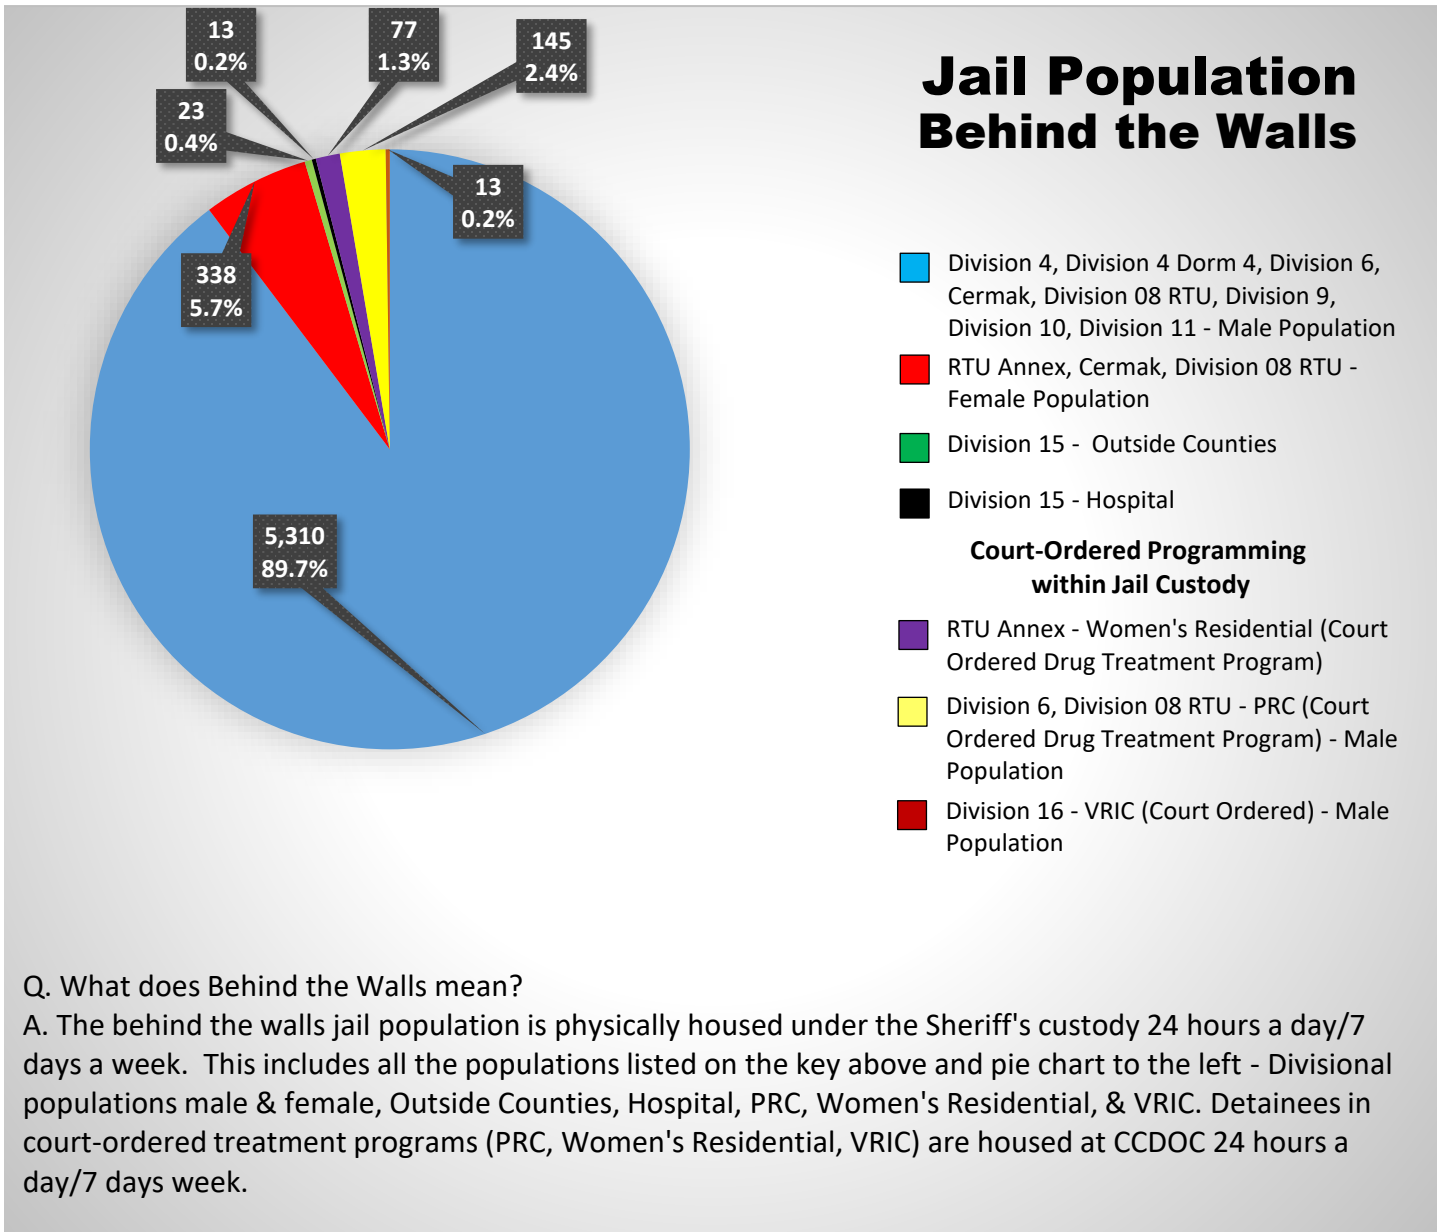

Sheriff's Daily Report 8/21/2019

Under the Custody of the Sheriff	
TOTAL MALE AND FEMALE	8,225
Jail Population	5,919
Community Corrections	2,306

Sheriff's Daily Report
8/21/2019

CCSO Population Demographics