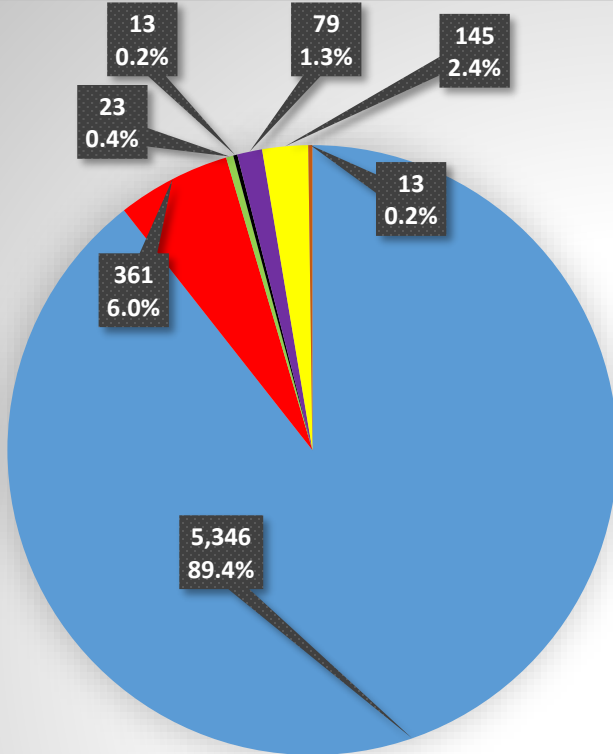

Sheriff's Daily Report
8/20/2019

Under the Custody of the Sheriff	
TOTAL MALE AND FEMALE	8,300
Jail Population	5,980
Community Corrections	2,320

Jail Population Behind the Walls

- Division 4, Division 4 Dorm 4, Division 6, Cermak, Division 08 RTU, Division 9, Division 10, Division 11 - Male Population
- RTU Annex, Cermak, Division 08 RTU - Female Population
- Division 15 - Outside Counties
- Division 15 - Hospital

Court-Ordered Programming within Jail Custody

- RTU Annex - Women's Residential (Court Ordered Drug Treatment Program)
- Division 6, Division 08 RTU - PRC (Court Ordered Drug Treatment Program) - Male Population
- Division 16 - VRIC (Court Ordered) - Male Population

Q. What does Behind the Walls mean?

A. The behind the walls jail population is physically housed under the Sheriff's custody 24 hours a day/7 days a week. This includes all the populations listed on the key above and pie chart to the left - Divisional populations male & female, Outside Counties, Hospital, PRC, Women's Residential, & VRIC. Detainees in court-ordered treatment programs (PRC, Women's Residential, VRIC) are housed at CCDOC 24 hours a day/7 days week.