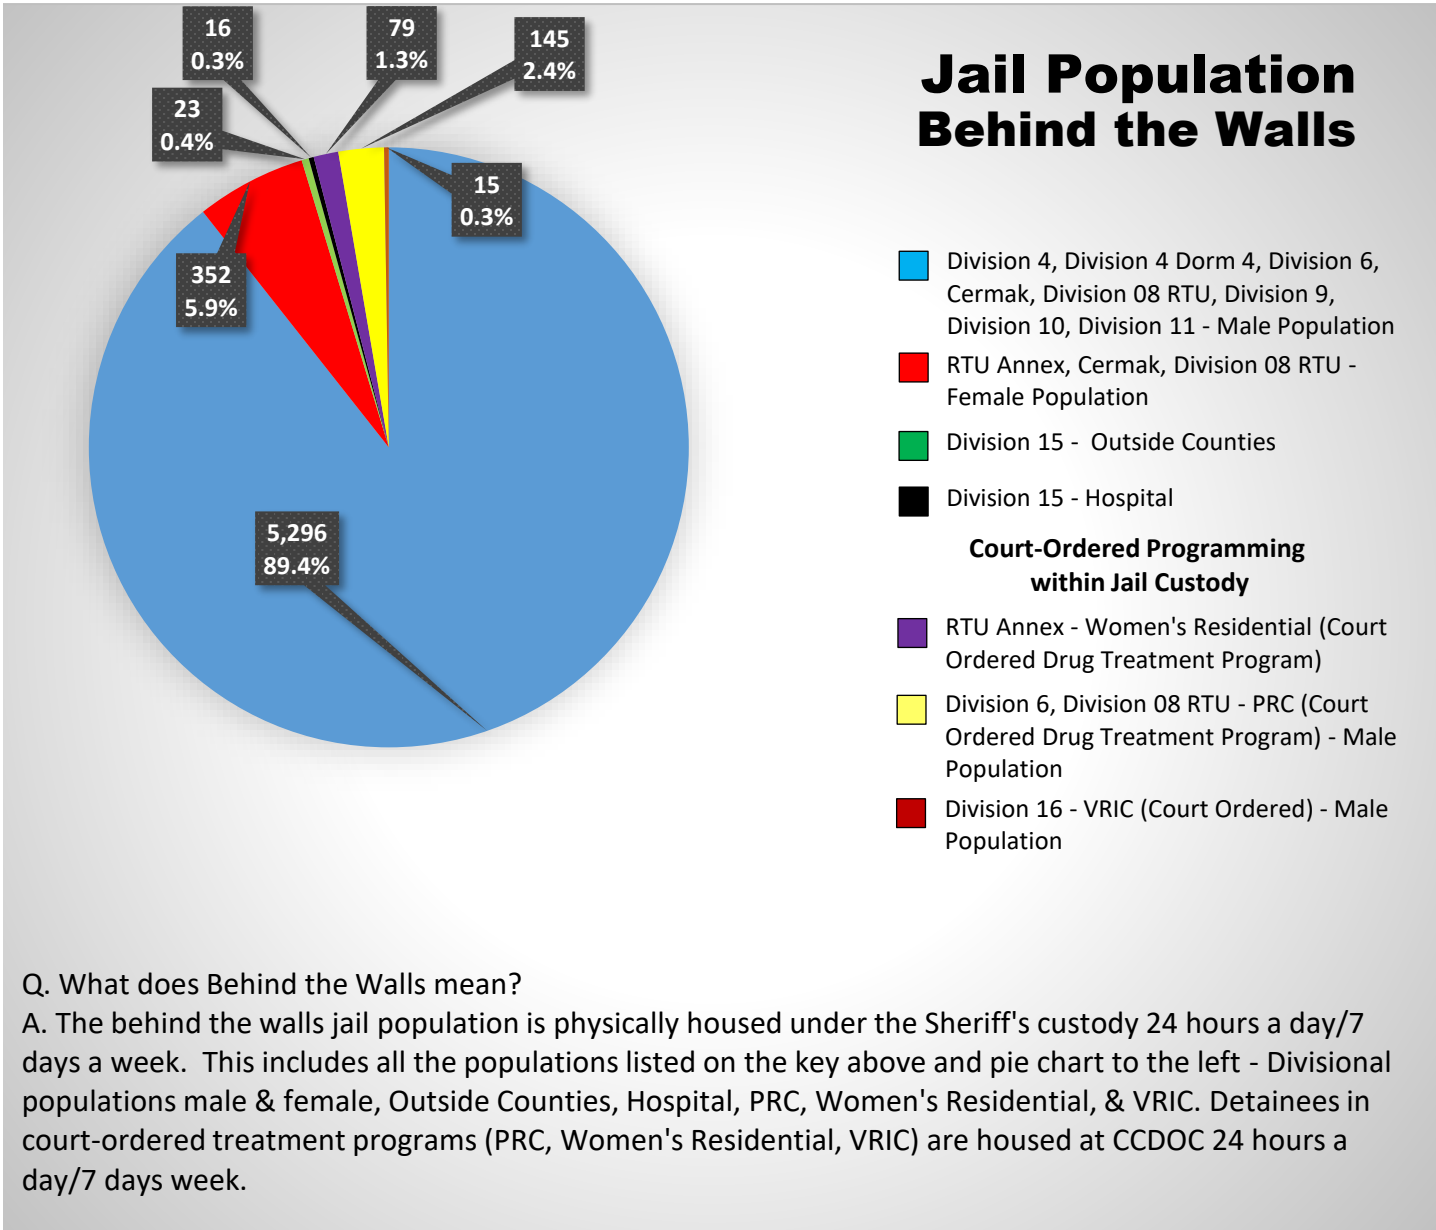

Sheriff's Daily Report 8/18/2019

Under the Custody of the Sheriff	
TOTAL MALE AND FEMALE	8,236
Jail Population	5,926
Community Corrections	2,310

Sheriff's Daily Report
8/18/2019

CCSO Population Demographics