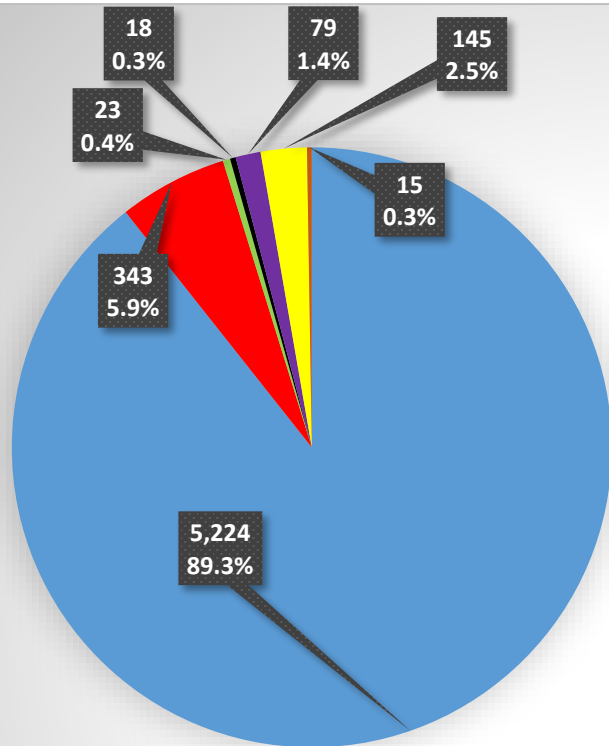

## Sheriff's Daily Report 8/17/2019

Under the Custody of the Sheriff	
<b>TOTAL MALE AND FEMALE</b>	<b>8,147</b>
Jail Population	5,847
Community Corrections	2,300

### Jail Population Behind the Walls

- Division 4, Division 4 Dorm 4, Division 6, Cermak, Division 08 RTU, Division 9, Division 10, Division 11 - Male Population
  - RTU Annex, Cermak, Division 08 RTU - Female Population
  - Division 15 - Outside Counties
  - Division 15 - Hospital
- Court-Ordered Programming within Jail Custody**
- RTU Annex - Women's Residential (Court Ordered Drug Treatment Program)
  - Division 6, Division 08 RTU - PRC (Court Ordered Drug Treatment Program) - Male Population
  - Division 16 - VRIC (Court Ordered) - Male Population

Q. What does Behind the Walls mean?

A. The behind the walls jail population is physically housed under the Sheriff's custody 24 hours a day/7 days a week. This includes all the populations listed on the key above and pie chart to the left - Divisional populations male & female, Outside Counties, Hospital, PRC, Women's Residential, & VRIC. Detainees in court-ordered treatment programs (PRC, Women's Residential, VRIC) are housed at CCDOC 24 hours a day/7 days week.