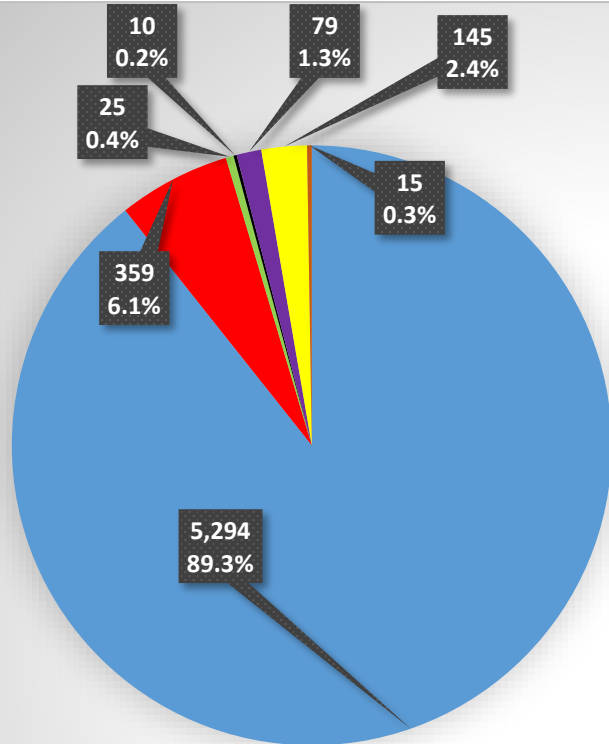

Sheriff's Daily Report 8/12/2019

Under the Custody of the Sheriff	
TOTAL MALE AND FEMALE	8,205
Jail Population	5,927
Community Corrections	2,278

Jail Population Behind the Walls

- Division 4, Division 4 Dorm 4, Division 6, Cermak, Division 08 RTU, Division 9, Division 10, Division 11 - Male Population
 - RTU Annex, Cermak, Division 08 RTU - Female Population
 - Division 15 - Outside Counties
 - Division 15 - Hospital
- Court-Ordered Programming within Jail Custody**
- RTU Annex - Women's Residential (Court Ordered Drug Treatment Program)
 - Division 6, Division 08 RTU - PRC (Court Ordered Drug Treatment Program) - Male Population
 - Division 16 - VRIC (Court Ordered) - Male Population

Q. What does Behind the Walls mean?

A. The behind the walls jail population is physically housed under the Sheriff's custody 24 hours a day/7 days a week. This includes all the populations listed on the key above and pie chart to the left - Divisional populations male & female, Outside Counties, Hospital, PRC, Women's Residential, & VRIC. Detainees in court-ordered treatment programs (PRC, Women's Residential, VRIC) are housed at CCDOC 24 hours a day/7 days week.