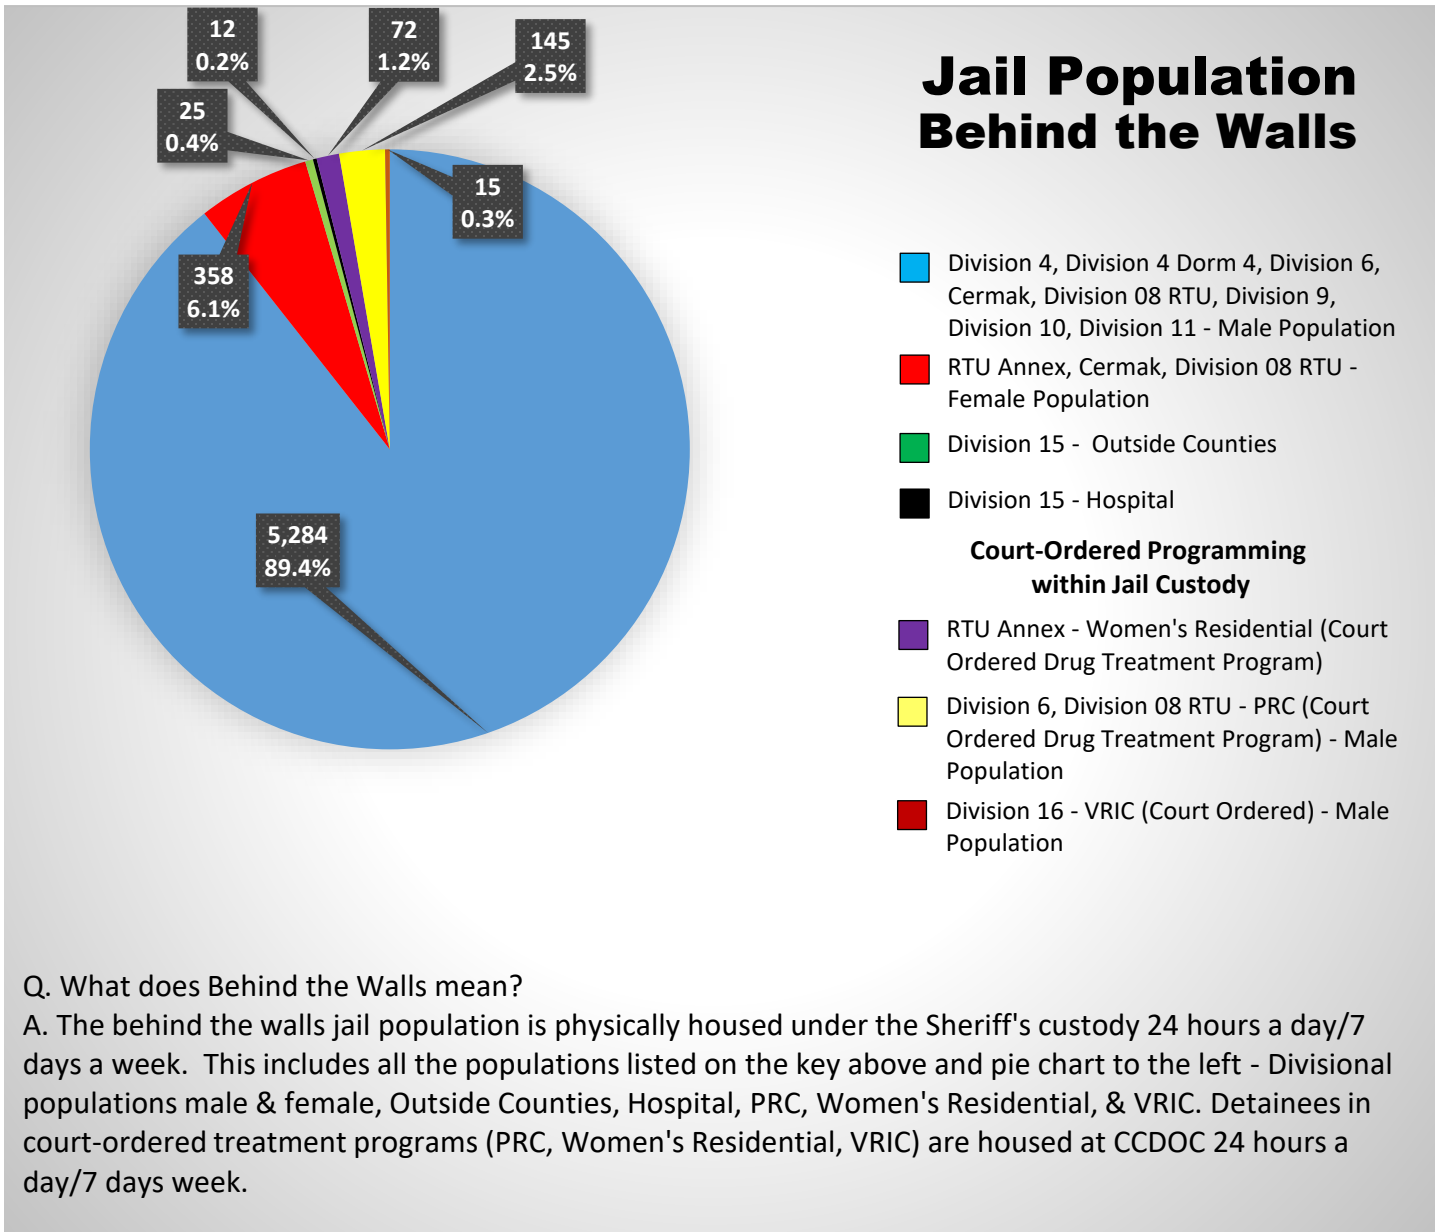

Sheriff's Daily Report 8/11/2019

Under the Custody of the Sheriff	
TOTAL MALE AND FEMALE	8,183
Jail Population	5,911
Community Corrections	2,272

Sheriff's Daily Report
8/11/2019

CCSO Population Demographics