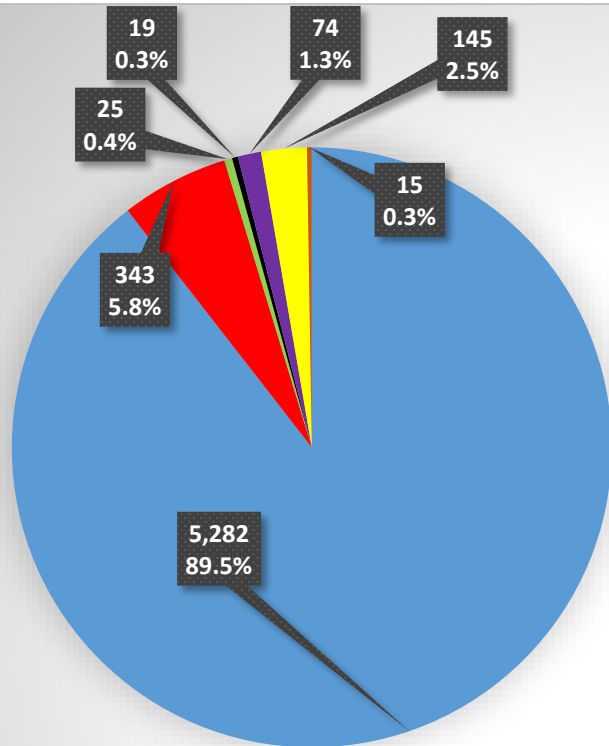

Sheriff's Daily Report
8/7/2019

Under the Custody of the Sheriff	
TOTAL MALE AND FEMALE	8,162
Jail Population	5,903
Community Corrections	2,259

Jail Population Behind the Walls

- Division 4, Division 4 Dorm 4, Division 6, Cermak, Division 08 RTU, Division 9, Division 10, Division 11 - Male Population
 - RTU Annex, Cermak, Division 08 RTU - Female Population
 - Division 15 - Outside Counties
 - Division 15 - Hospital
- Court-Ordered Programming within Jail Custody**
- RTU Annex - Women's Residential (Court Ordered Drug Treatment Program)
 - Division 6, Division 08 RTU - PRC (Court Ordered Drug Treatment Program) - Male Population
 - Division 16 - VRIC (Court Ordered) - Male Population

Q. What does Behind the Walls mean?

A. The behind the walls jail population is physically housed under the Sheriff's custody 24 hours a day/7 days a week. This includes all the populations listed on the key above and pie chart to the left - Divisional populations male & female, Outside Counties, Hospital, PRC, Women's Residential, & VRIC. Detainees in court-ordered treatment programs (PRC, Women's Residential, VRIC) are housed at CCDOC 24 hours a day/7 days week.