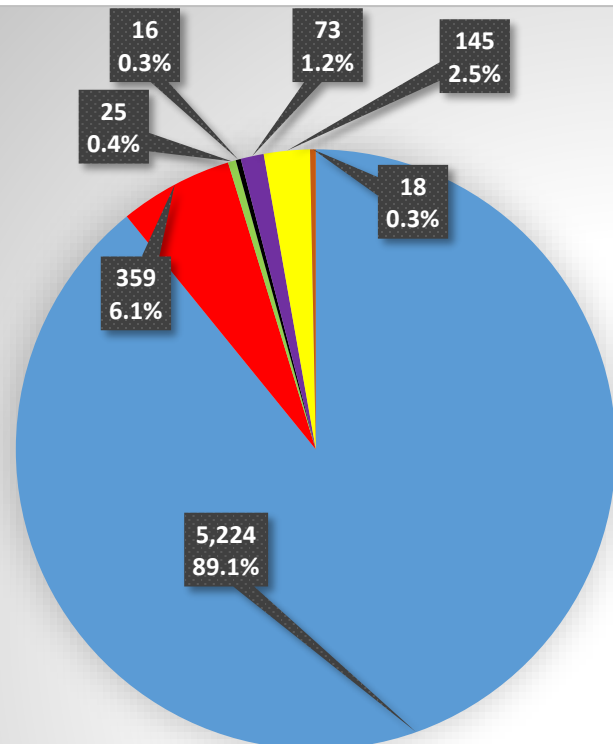

Sheriff's Daily Report  
8/2/2019

Under the Custody of the Sheriff	
<b>TOTAL MALE AND FEMALE</b>	<b>8,096</b>
Jail Population	5,860
Community Corrections	2,236

## Jail Population Behind the Walls

- Division 4, Division 4 Dorm 4, Division 6, Cermak, Division 08 RTU, Division 9, Division 10, Division 11 - Male Population
  - RTU Annex, Cermak, Division 08 RTU - Female Population
  - Division 15 - Outside Counties
  - Division 15 - Hospital
- Court-Ordered Programming within Jail Custody**
- RTU Annex - Women's Residential (Court Ordered Drug Treatment Program)
  - Division 6, Division 08 RTU - PRC (Court Ordered Drug Treatment Program) - Male Population
  - Division 16 - VRIC (Court Ordered) - Male Population

Q. What does Behind the Walls mean?

A. The behind the walls jail population is physically housed under the Sheriff's custody 24 hours a day/7 days a week. This includes all the populations listed on the key above and pie chart to the left - Divisional populations male & female, Outside Counties, Hospital, PRC, Women's Residential, & VRIC. Detainees in court-ordered treatment programs (PRC, Women's Residential, VRIC) are housed at CCDOC 24 hours a day/7 days week.