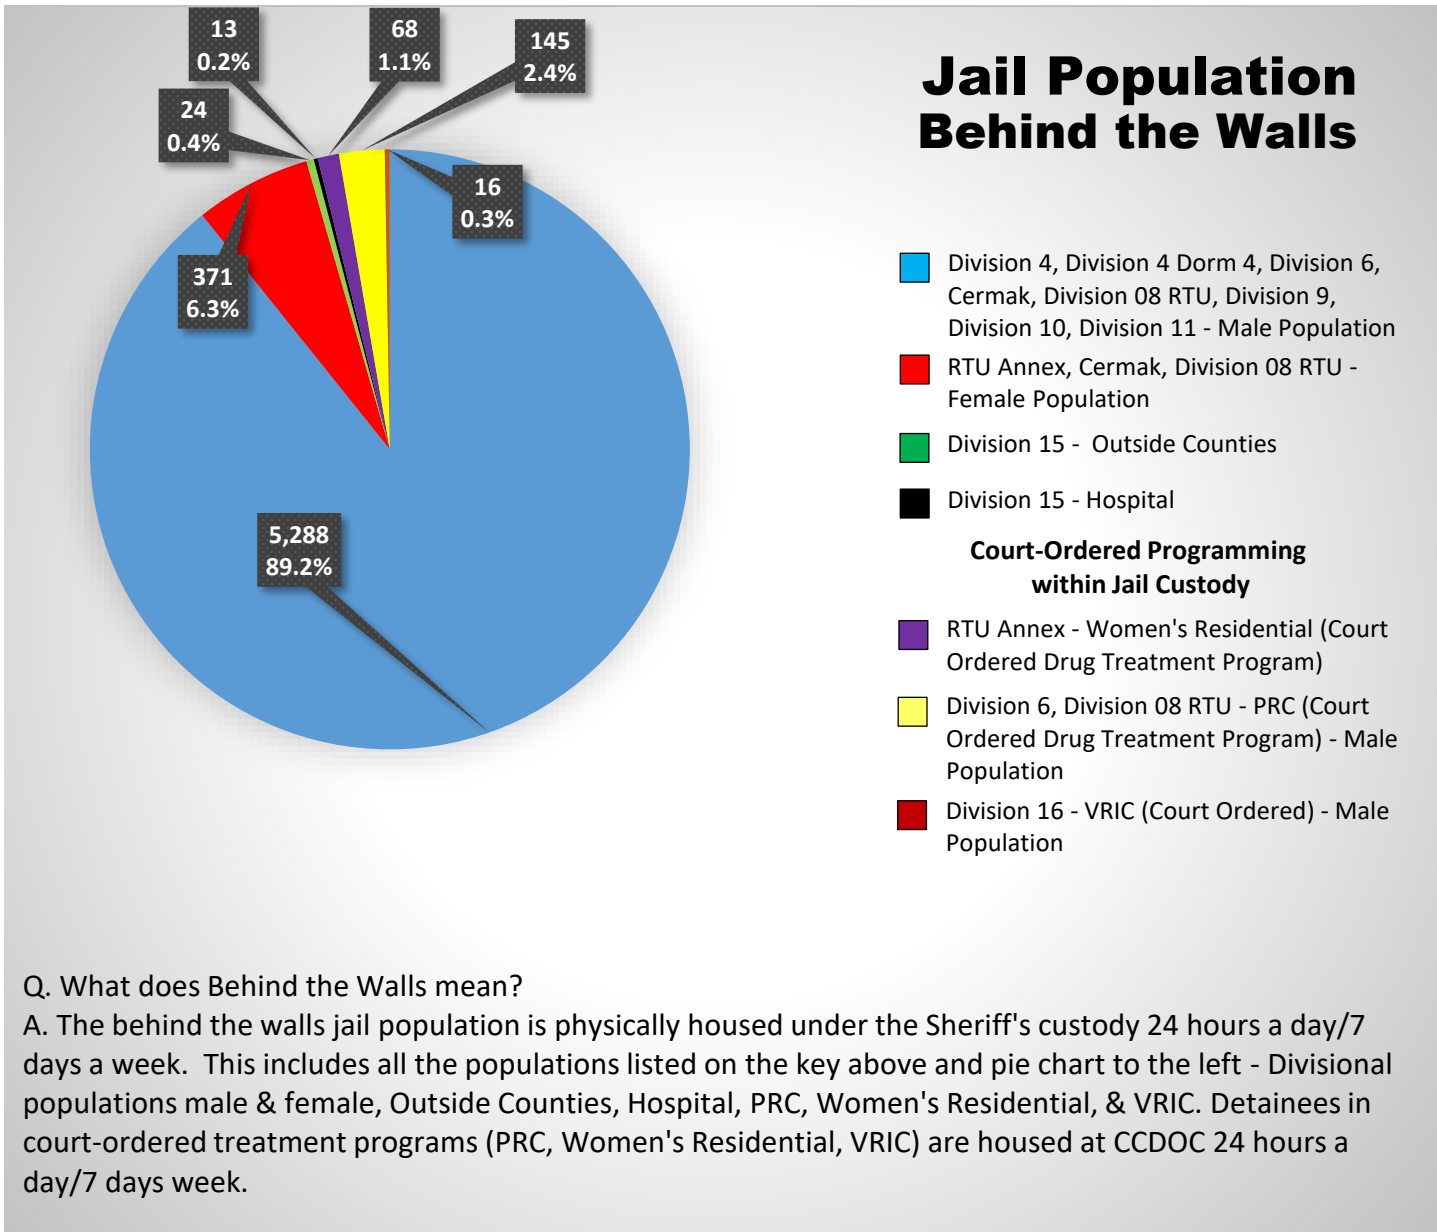

Sheriff's Daily Report 7/31/2019

Under the Custody of the Sheriff	
TOTAL MALE AND FEMALE	8,168
Jail Population	5,925
Community Corrections	2,243

Sheriff's Daily Report
7/31/2019

CCSO Population Demographics