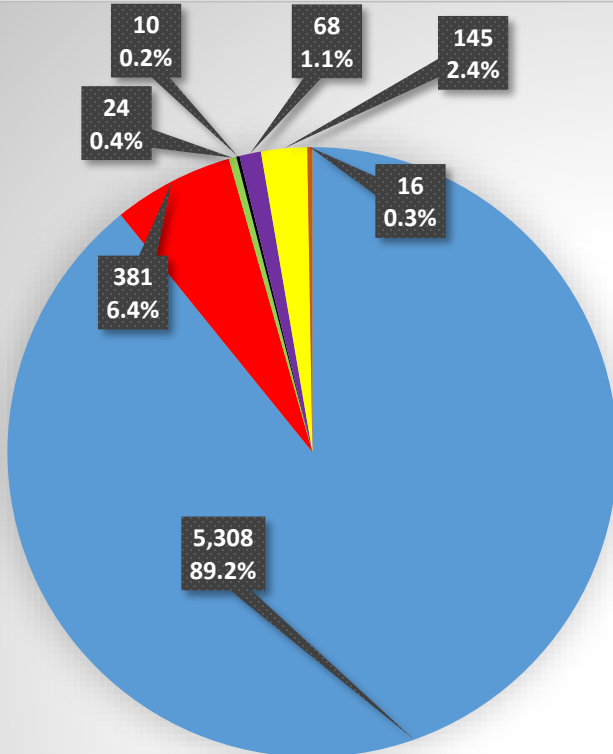

Sheriff's Daily Report
7/30/2019

Under the Custody of the Sheriff	
TOTAL MALE AND FEMALE	8,201
Jail Population	5,952
Community Corrections	2,249

Jail Population Behind the Walls

- Division 4, Division 4 Dorm 4, Division 6, Cermak, Division 08 RTU, Division 9, Division 10, Division 11 - Male Population
 - RTU Annex, Cermak, Division 08 RTU - Female Population
 - Division 15 - Outside Counties
 - Division 15 - Hospital
- Court-Ordered Programming within Jail Custody**
- RTU Annex - Women's Residential (Court Ordered Drug Treatment Program)
 - Division 6, Division 08 RTU - PRC (Court Ordered Drug Treatment Program) - Male Population
 - Division 16 - VRIC (Court Ordered) - Male Population

Q. What does Behind the Walls mean?

A. The behind the walls jail population is physically housed under the Sheriff's custody 24 hours a day/7 days a week. This includes all the populations listed on the key above and pie chart to the left - Divisional populations male & female, Outside Counties, Hospital, PRC, Women's Residential, & VRIC. Detainees in court-ordered treatment programs (PRC, Women's Residential, VRIC) are housed at CCDOC 24 hours a day/7 days week.