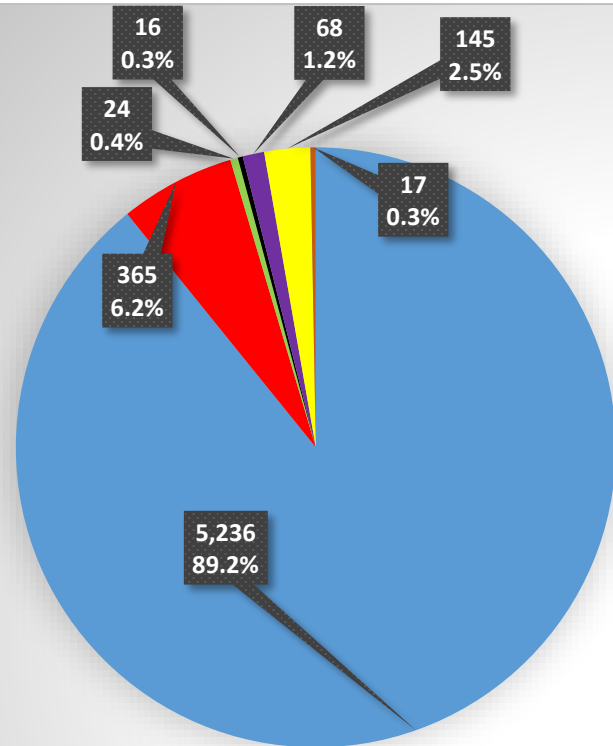

Sheriff's Daily Report
7/27/2019

Under the Custody of the Sheriff	
TOTAL MALE AND FEMALE	8,107
Jail Population	5,871
Community Corrections	2,236

Jail Population Behind the Walls

- Division 4, Division 4 Dorm 4, Division 6, Cermak, Division 08 RTU, Division 9, Division 10, Division 11 - Male Population
 - RTU Annex, Cermak, Division 08 RTU - Female Population
 - Division 15 - Outside Counties
 - Division 15 - Hospital
- Court-Ordered Programming within Jail Custody**
- RTU Annex - Women's Residential (Court Ordered Drug Treatment Program)
 - Division 6, Division 08 RTU - PRC (Court Ordered Drug Treatment Program) - Male Population
 - Division 16 - VRIC (Court Ordered) - Male Population

Q. What does Behind the Walls mean?

A. The behind the walls jail population is physically housed under the Sheriff's custody 24 hours a day/7 days a week. This includes all the populations listed on the key above and pie chart to the left - Divisional populations male & female, Outside Counties, Hospital, PRC, Women's Residential, & VRIC. Detainees in court-ordered treatment programs (PRC, Women's Residential, VRIC) are housed at CCDOC 24 hours a day/7 days week.