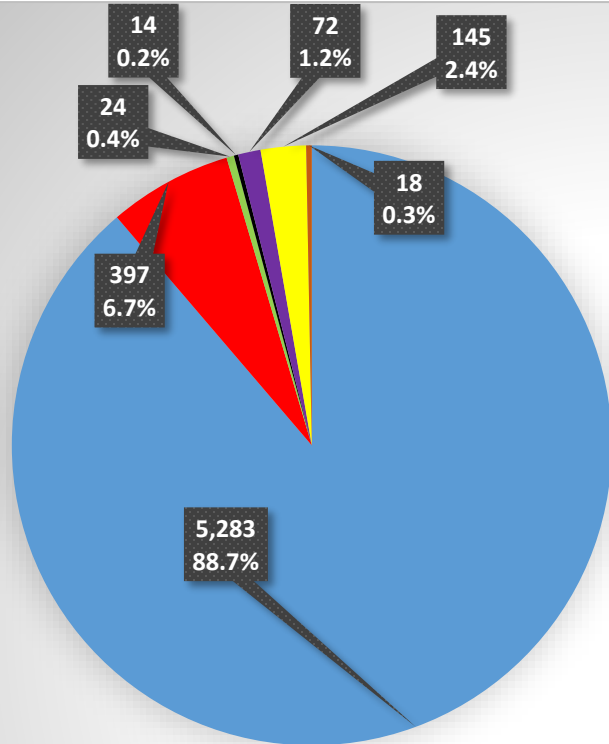

Sheriff's Daily Report 7/23/2019

Under the Custody of the Sheriff	
TOTAL MALE AND FEMALE	8,175
Jail Population	5,953
Community Corrections	2,222

Jail Population Behind the Walls

- Division 4, Division 4 Dorm 4, Division 6, Cermak, Division 08 RTU, Division 9, Division 10, Division 11 - Male Population
 - RTU Annex, Cermak, Division 08 RTU - Female Population
 - Division 15 - Outside Counties
 - Division 15 - Hospital
- Court-Ordered Programming within Jail Custody**
- RTU Annex - Women's Residential (Court Ordered Drug Treatment Program)
 - Division 6, Division 08 RTU - PRC (Court Ordered Drug Treatment Program) - Male Population
 - Division 16 - VRIC (Court Ordered) - Male Population

Q. What does Behind the Walls mean?

A. The behind the walls jail population is physically housed under the Sheriff's custody 24 hours a day/7 days a week. This includes all the populations listed on the key above and pie chart to the left - Divisional populations male & female, Outside Counties, Hospital, PRC, Women's Residential, & VRIC. Detainees in court-ordered treatment programs (PRC, Women's Residential, VRIC) are housed at CCDOC 24 hours a day/7 days week.