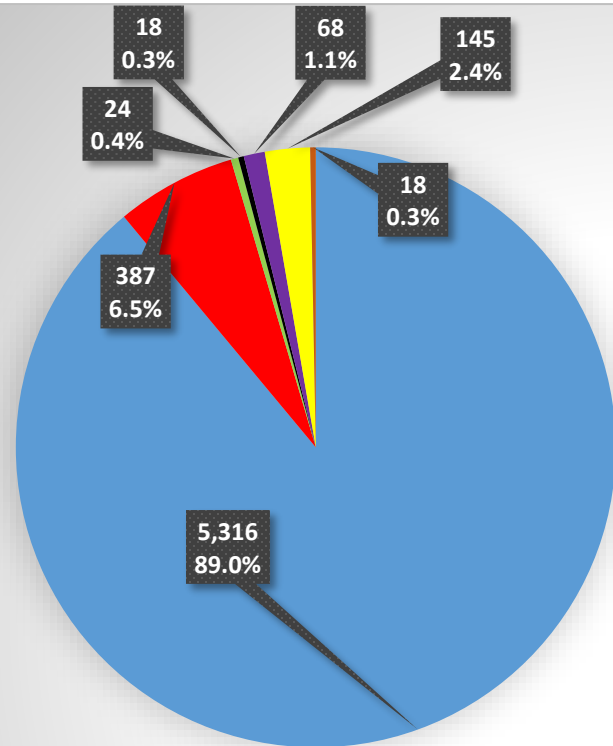

Sheriff's Daily Report
7/21/2019

Under the Custody of the Sheriff	
TOTAL MALE AND FEMALE	8,192
Jail Population	5,976
Community Corrections	2,216

Jail Population Behind the Walls

- Division 4, Division 4 Dorm 4, Division 6, Cermak, Division 08 RTU, Division 9, Division 10, Division 11 - Male Population
 - RTU Annex, Cermak, Division 08 RTU - Female Population
 - Division 15 - Outside Counties
 - Division 15 - Hospital
- Court-Ordered Programming within Jail Custody**
- RTU Annex - Women's Residential (Court Ordered Drug Treatment Program)
 - Division 6, Division 08 RTU - PRC (Court Ordered Drug Treatment Program) - Male Population
 - Division 16 - VRIC (Court Ordered) - Male Population

Q. What does Behind the Walls mean?

A. The behind the walls jail population is physically housed under the Sheriff's custody 24 hours a day/7 days a week. This includes all the populations listed on the key above and pie chart to the left - Divisional populations male & female, Outside Counties, Hospital, PRC, Women's Residential, & VRIC. Detainees in court-ordered treatment programs (PRC, Women's Residential, VRIC) are housed at CCDOC 24 hours a day/7 days week.