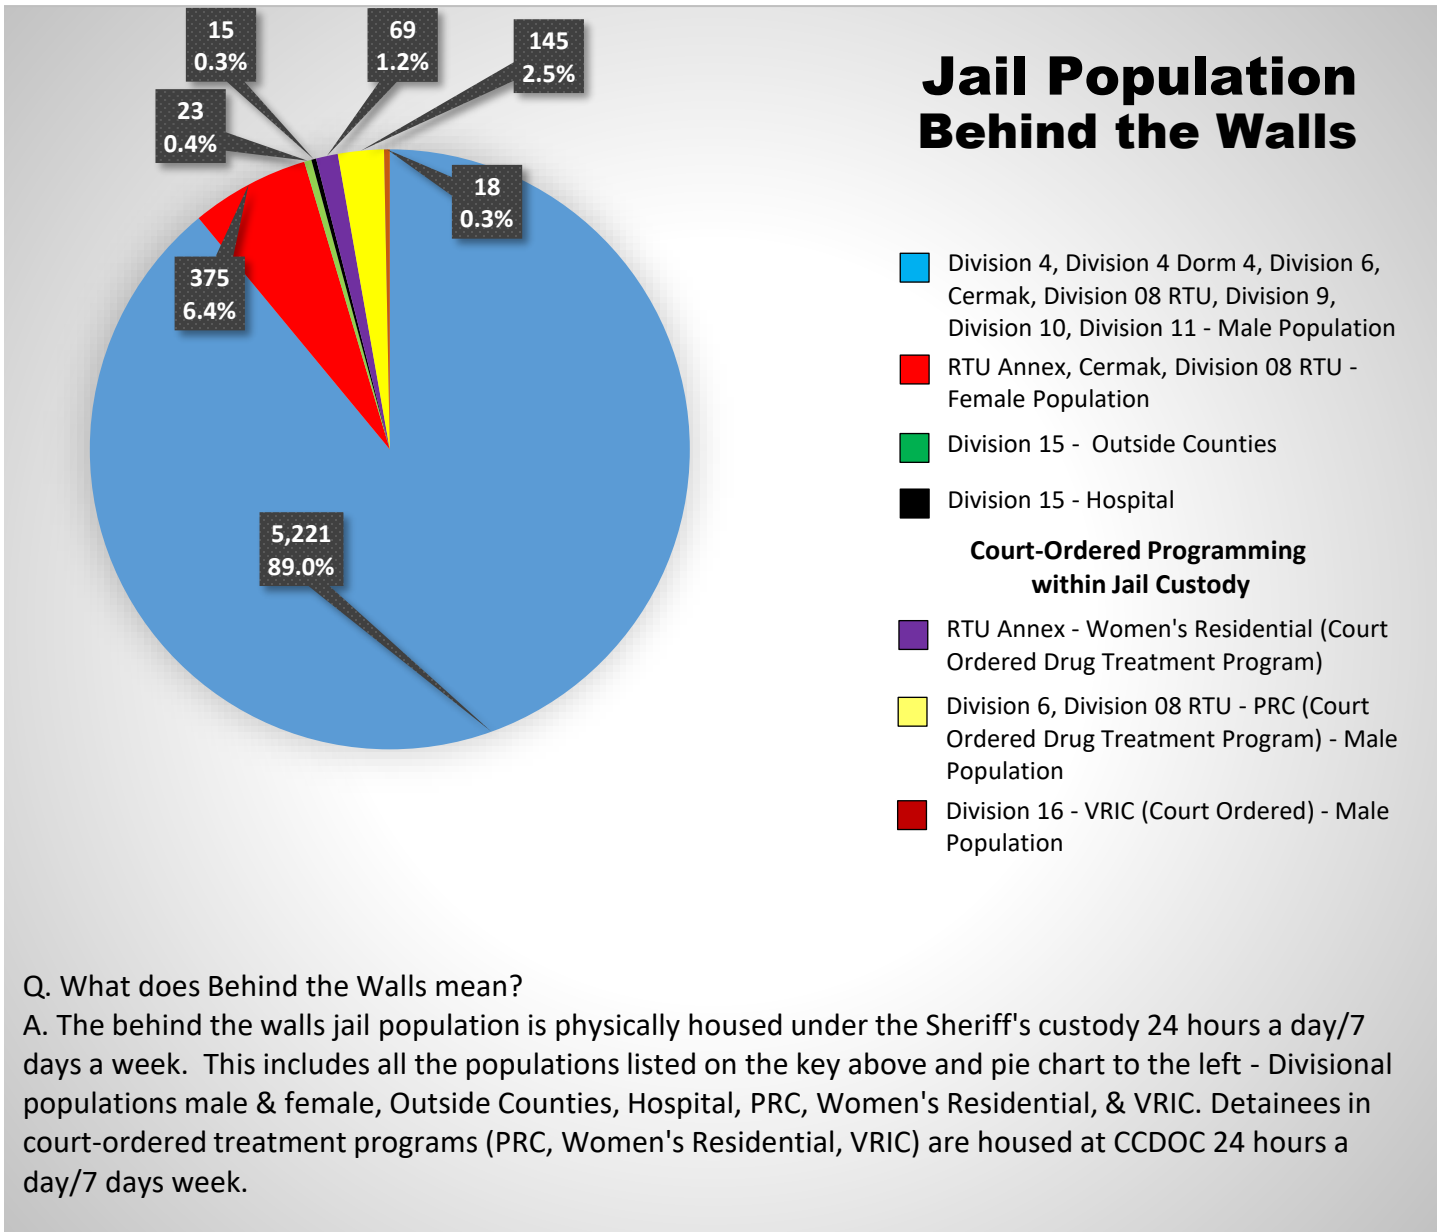

Sheriff's Daily Report 7/18/2019

Under the Custody of the Sheriff	
TOTAL MALE AND FEMALE	8,081
Jail Population	5,866
Community Corrections	2,215

Sheriff's Daily Report
7/18/2019

CCSO Population Demographics