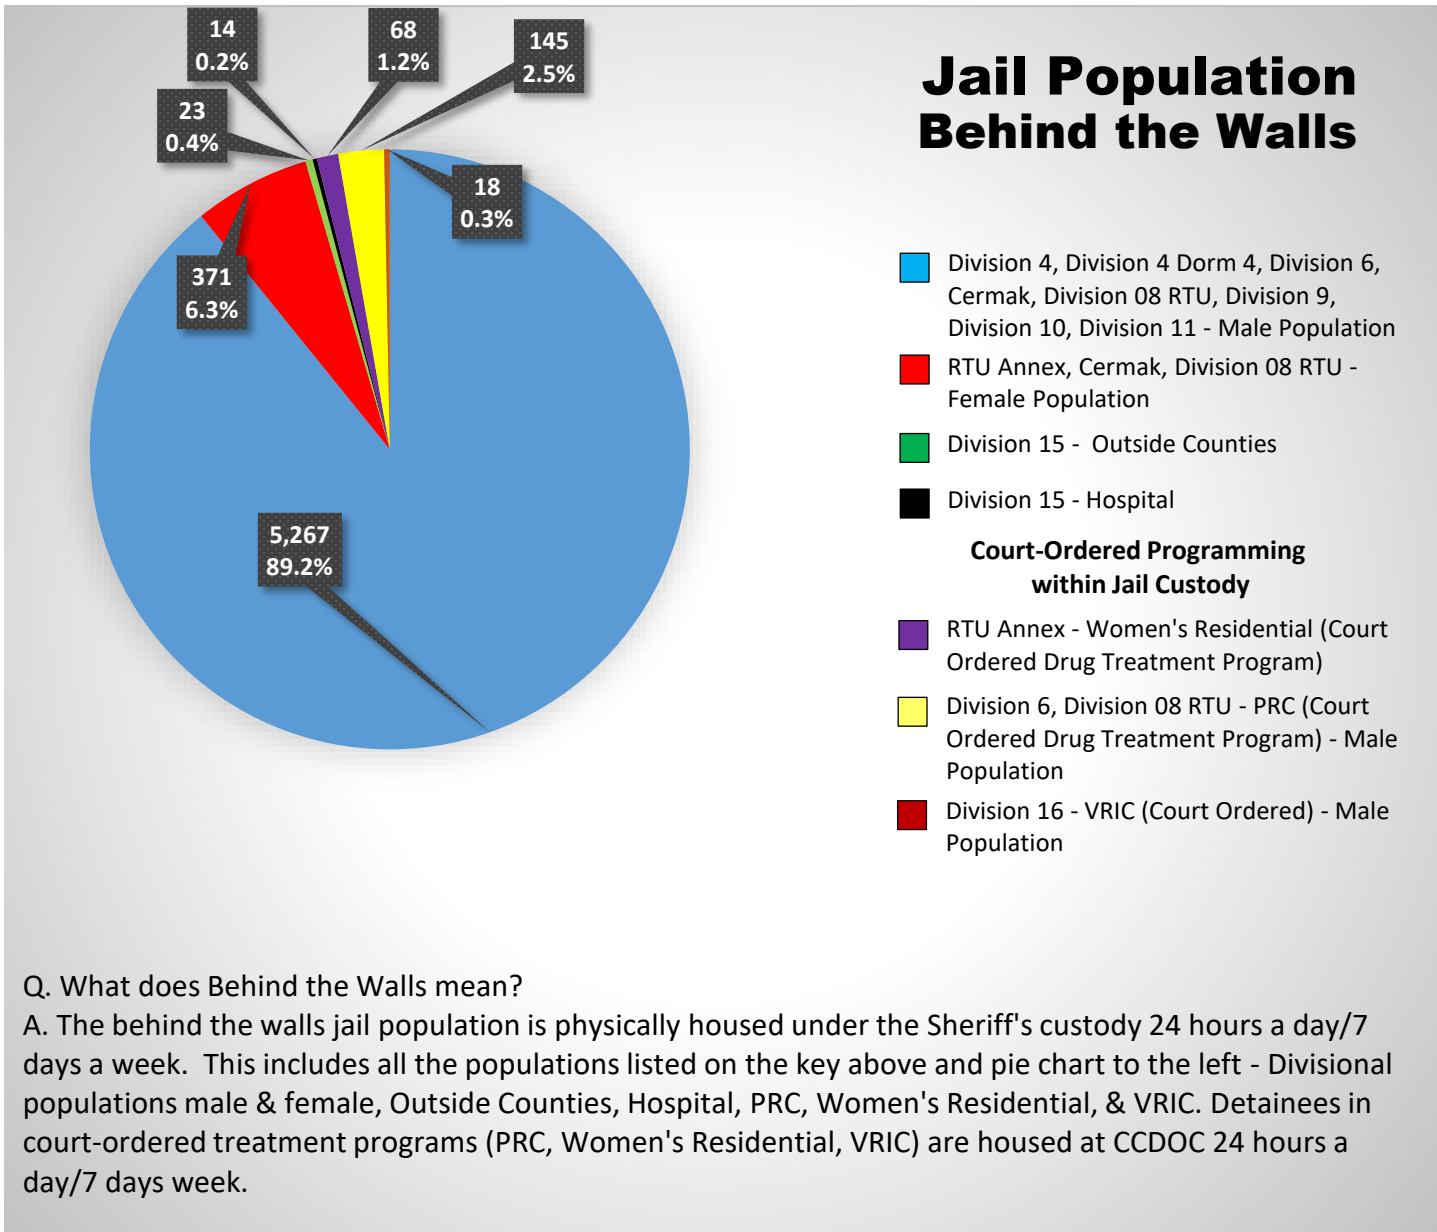

Sheriff's Daily Report 7/17/2019

Under the Custody of the Sheriff	
TOTAL MALE AND FEMALE	8,118
Jail Population	5,906
Community Corrections	2,212

Sheriff's Daily Report
7/17/2019

CCSO Population Demographics