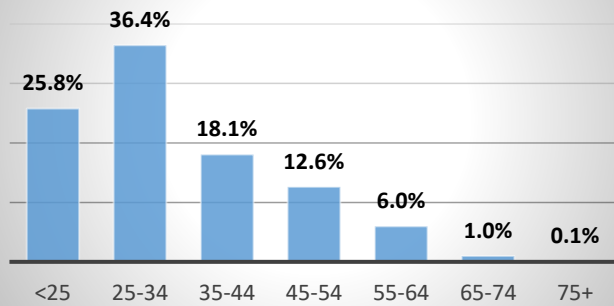

Sheriff's Daily Report 7/15/2019

| Under the Custody of the Sheriff | |
|----------------------------------|--------------|
| TOTAL MALE AND FEMALE | 8,171 |
| Jail Population | 5,945 |
| Community Corrections | 2,226 |

Sheriff's Daily Report
7/15/2019

CCSO Population Demographics

In Confinement

Gender Distribution

Race Distribution

Age Distribution

Community Corrections

Gender Distribution

Race Distribution

Age Distribution