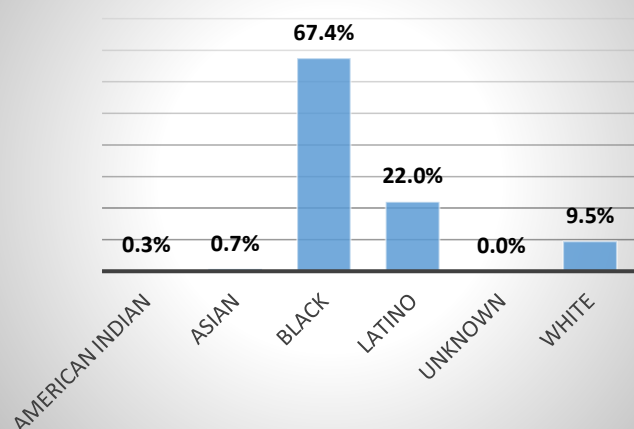

Sheriff's Daily Report 7/15/2019

| Under the Custody of the Sheriff | |
|----------------------------------|--------------|
| TOTAL MALE AND FEMALE | 8,171 |
| Jail Population | 5,945 |
| Community Corrections | 2,226 |

Sheriff's Daily Report
7/15/2019

CCSO Population Demographics

In Confinement

Gender Distribution

Race Distribution

Age Distribution

Community Corrections

Gender Distribution

Race Distribution

Age Distribution