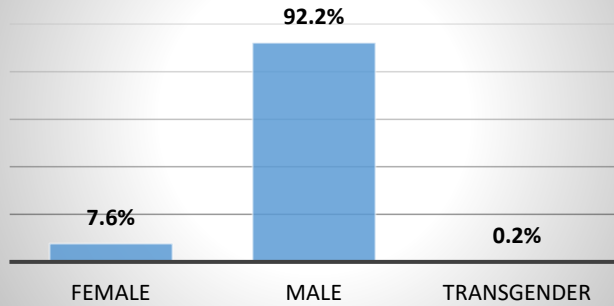

Sheriff's Daily Report 7/15/2019

| Under the Custody of the Sheriff | |
|----------------------------------|--------------|
| TOTAL MALE AND FEMALE | 8,171 |
| Jail Population | 5,945 |
| Community Corrections | 2,226 |

Sheriff's Daily Report
7/15/2019

CCSO Population Demographics

In Confinement

Gender Distribution

Race Distribution

Age Distribution

Community Corrections

Gender Distribution

Race Distribution

Age Distribution