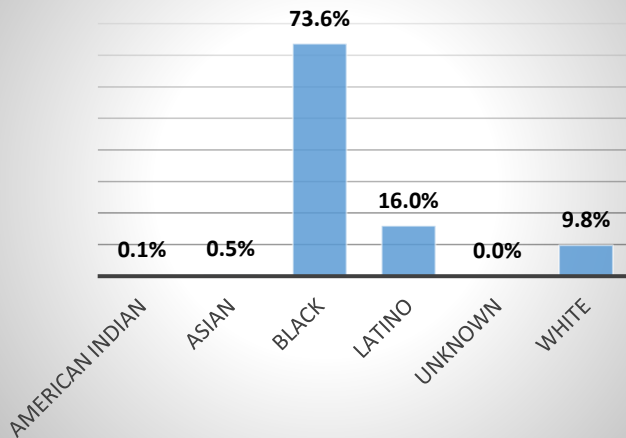

Sheriff's Daily Report 7/15/2019

| Under the Custody of the Sheriff | |
|----------------------------------|--------------|
| TOTAL MALE AND FEMALE | 8,171 |
| Jail Population | 5,945 |
| Community Corrections | 2,226 |

Sheriff's Daily Report
7/15/2019

CCSO Population Demographics

In Confinement

Gender Distribution

Race Distribution

Age Distribution

Community Corrections

Gender Distribution

Race Distribution

Age Distribution