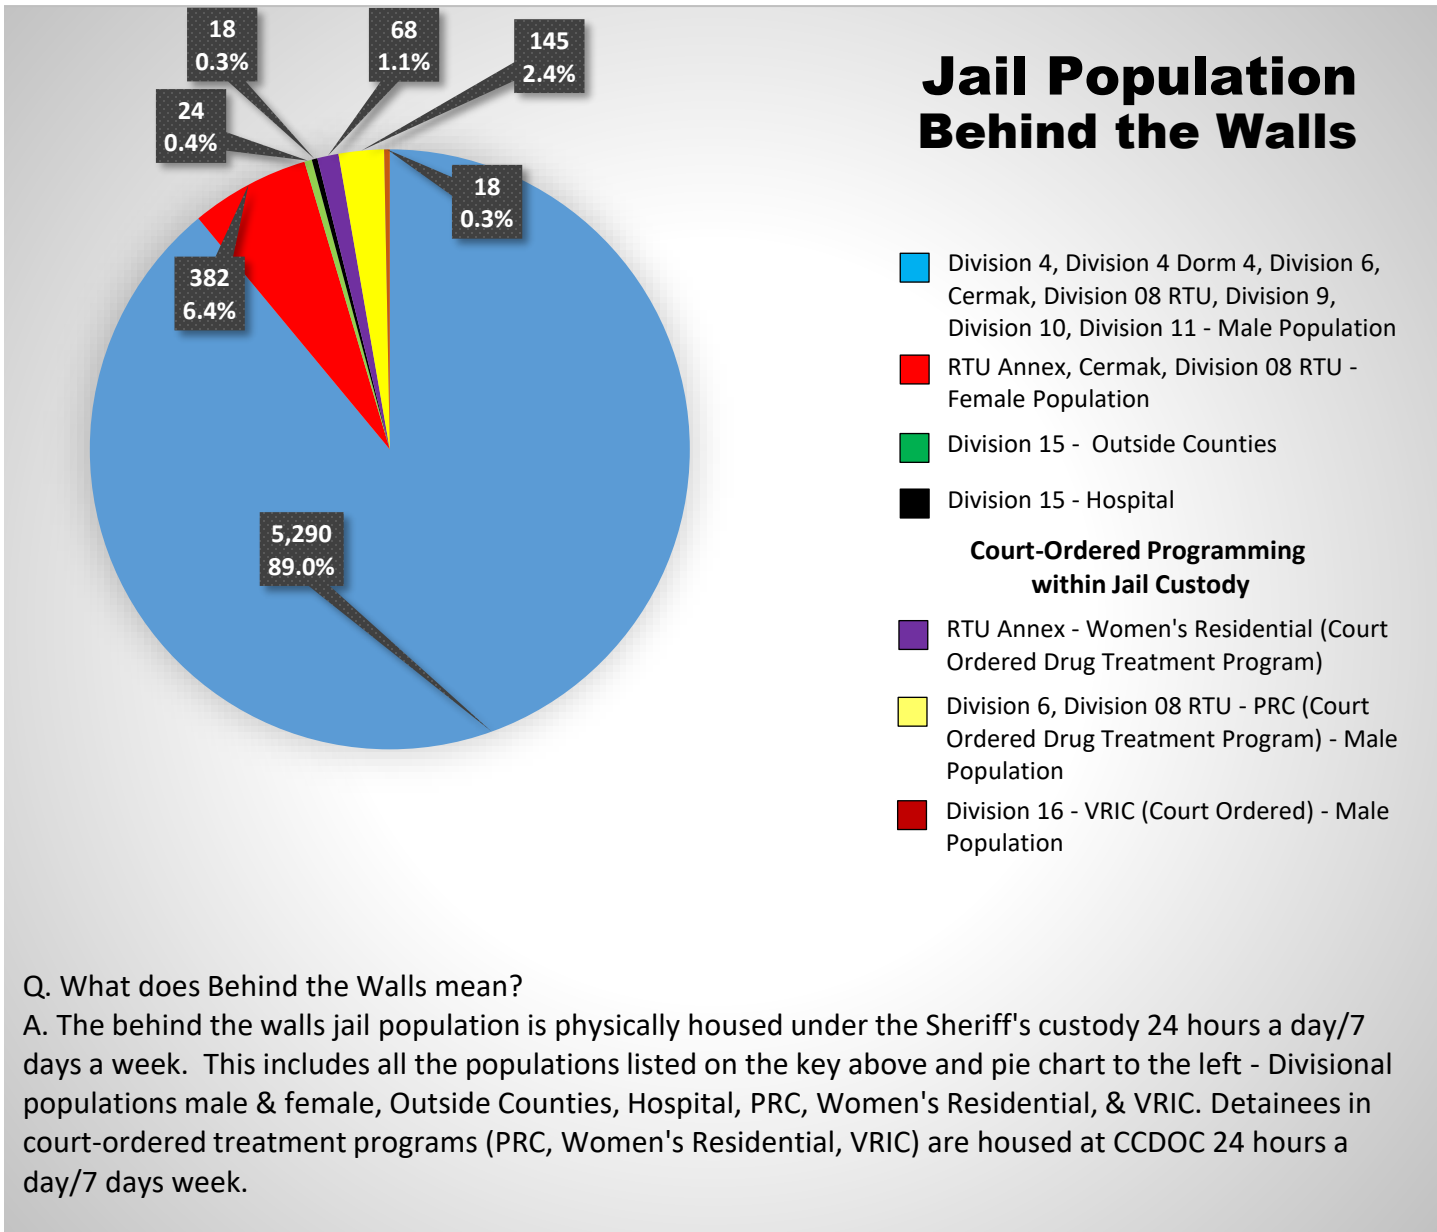

Sheriff's Daily Report 7/15/2019

| Under the Custody of the Sheriff | |
|----------------------------------|--------------|
| TOTAL MALE AND FEMALE | 8,171 |
| Jail Population | 5,945 |
| Community Corrections | 2,226 |

Sheriff's Daily Report
7/15/2019

CCSO Population Demographics

In Confinement

Gender Distribution

Race Distribution

Age Distribution

Community Corrections

Gender Distribution

Race Distribution

Age Distribution