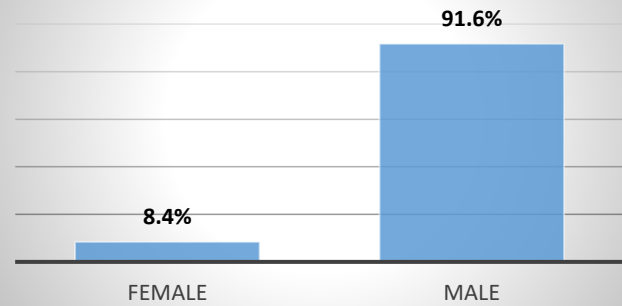

Sheriff's Daily Report 7/15/2019

| Under the Custody of the Sheriff | |
|----------------------------------|--------------|
| TOTAL MALE AND FEMALE | 8,171 |
| Jail Population | 5,945 |
| Community Corrections | 2,226 |

Sheriff's Daily Report
7/15/2019

CCSO Population Demographics

In Confinement

Gender Distribution

Race Distribution

Age Distribution

Community Corrections

Gender Distribution

Race Distribution

Age Distribution