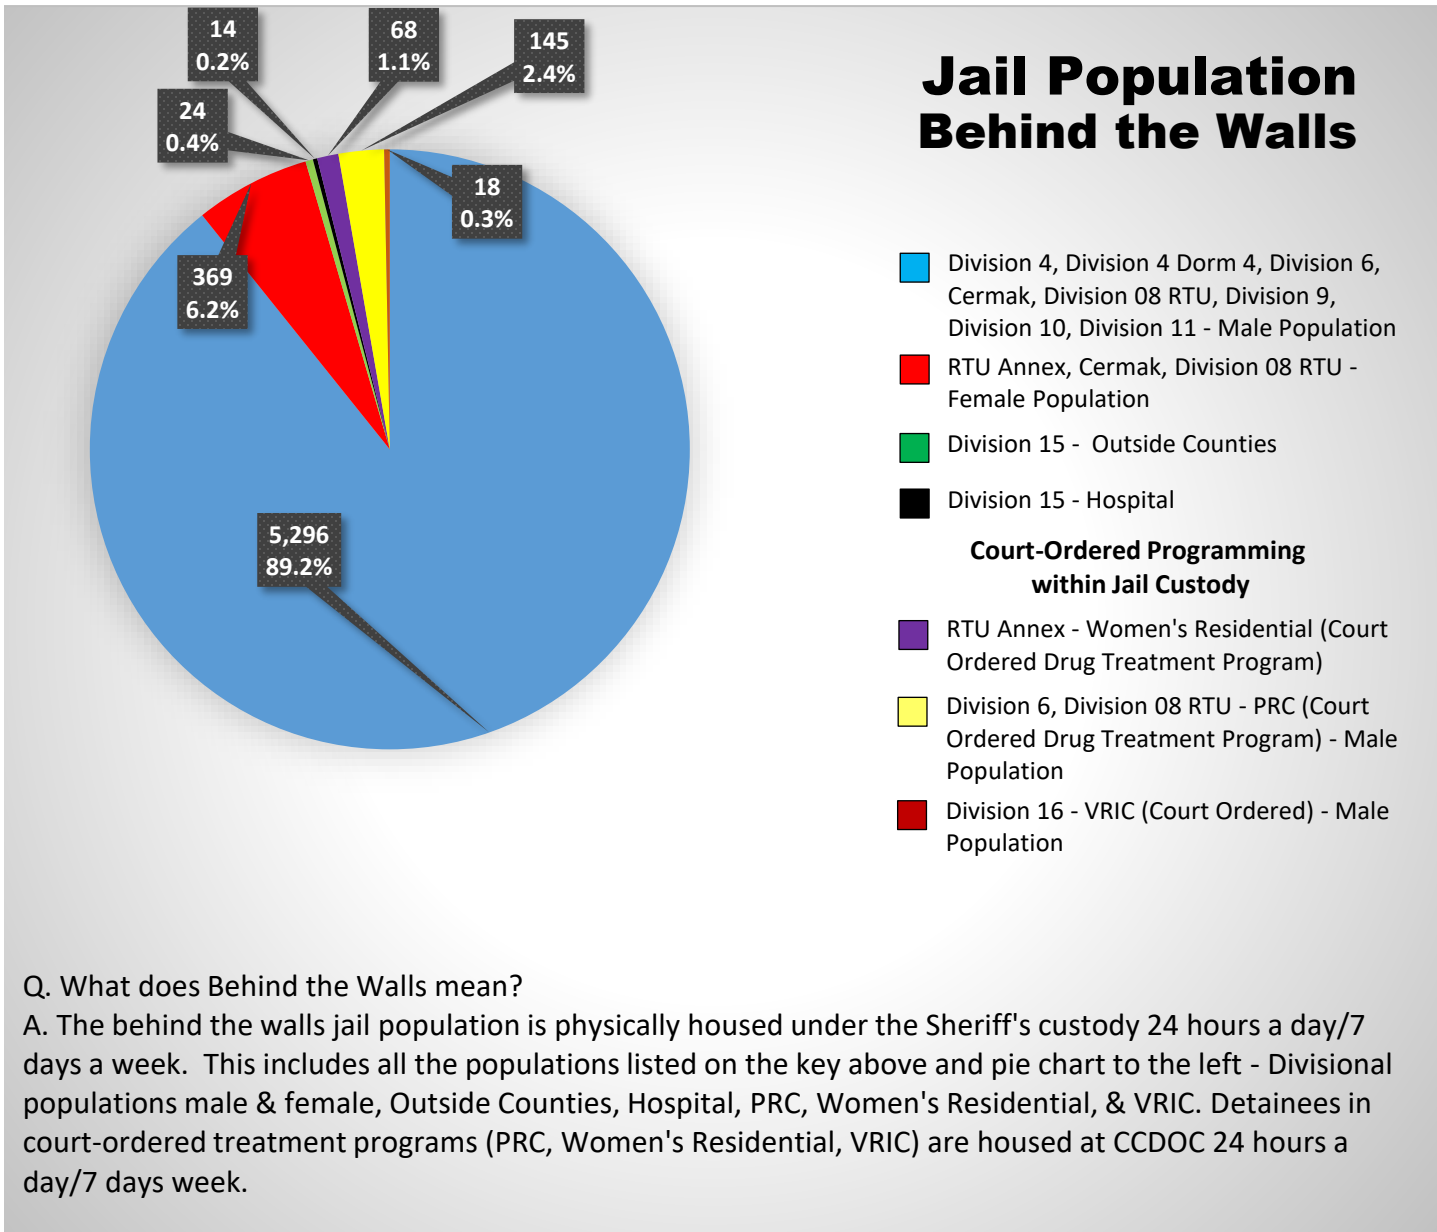

## Sheriff's Daily Report 7/14/2019

Under the Custody of the Sheriff	
<b>TOTAL MALE AND FEMALE</b>	<b>8,156</b>
Jail Population	5,934
Community Corrections	2,222

**Sheriff's Daily Report**  
7/14/2019

**CCSO Population Demographics**

**In Confinement**

**Gender Distribution**

**Race Distribution**

**Age Distribution**

**Community Corrections**

**Gender Distribution**

**Race Distribution**

**Age Distribution**