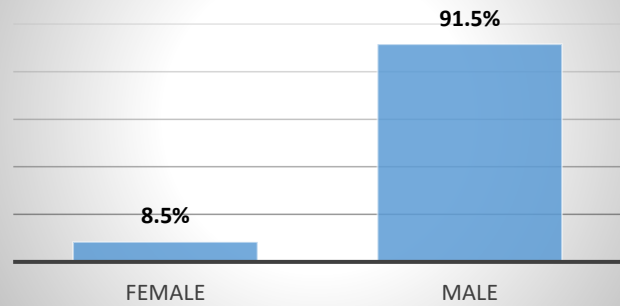

## Sheriff's Daily Report 7/14/2019

Under the Custody of the Sheriff	
<b>TOTAL MALE AND FEMALE</b>	<b>8,156</b>
Jail Population	5,934
Community Corrections	2,222

**Sheriff's Daily Report**  
7/14/2019

**CCSO Population Demographics**

**In Confinement**

**Gender Distribution**

**Race Distribution**

**Age Distribution**

**Community Corrections**

**Gender Distribution**

**Race Distribution**

**Age Distribution**