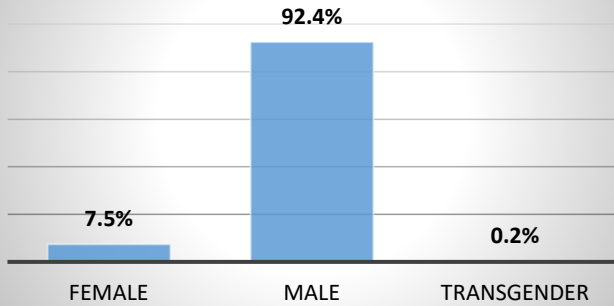

## Sheriff's Daily Report 7/14/2019

Under the Custody of the Sheriff	
<b>TOTAL MALE AND FEMALE</b>	<b>8,156</b>
Jail Population	5,934
Community Corrections	2,222

**Sheriff's Daily Report**  
7/14/2019

**CCSO Population Demographics**

**In Confinement**

**Gender Distribution**

**Race Distribution**

**Age Distribution**

**Community Corrections**

**Gender Distribution**

**Race Distribution**

**Age Distribution**