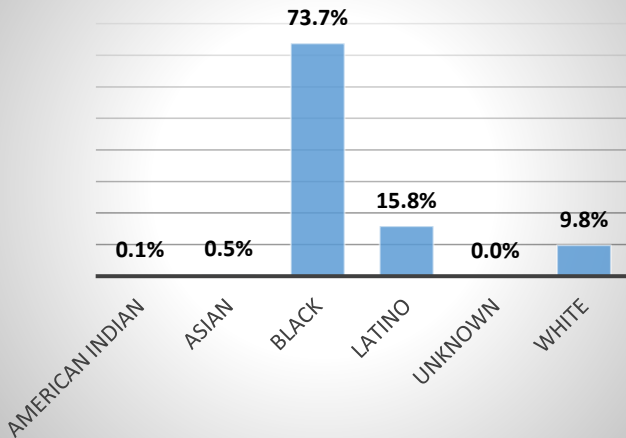

## Sheriff's Daily Report 7/14/2019

Under the Custody of the Sheriff	
<b>TOTAL MALE AND FEMALE</b>	<b>8,156</b>
Jail Population	5,934
Community Corrections	2,222

**Sheriff's Daily Report**  
7/14/2019

**CCSO Population Demographics**

**In Confinement**

**Gender Distribution**

**Race Distribution**

**Age Distribution**

**Community Corrections**

**Gender Distribution**

**Race Distribution**

**Age Distribution**