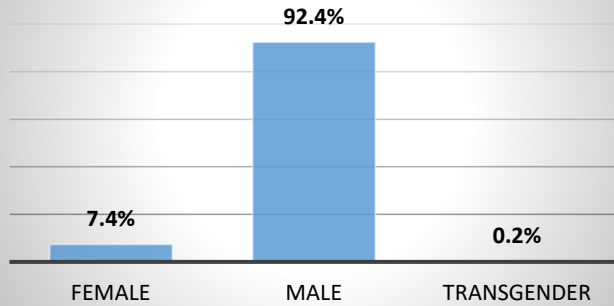

Sheriff's Daily Report 7/13/2019

Under the Custody of the Sheriff	
TOTAL MALE AND FEMALE	8,133
Jail Population	5,904
Community Corrections	2,229

Jail Population Behind the Walls

- Division 4, Division 4 Dorm 4, Division 6, Cermak, Division 08 RTU, Division 9, Division 10, Division 11 - Male Population
 - RTU Annex, Cermak, Division 08 RTU - Female Population
 - Division 15 - Outside Counties
 - Division 15 - Hospital
- Court-Ordered Programming within Jail Custody**
- RTU Annex - Women's Residential (Court Ordered Drug Treatment Program)
 - Division 6, Division 08 RTU - PRC (Court Ordered Drug Treatment Program) - Male Population
 - Division 16 - VRIC (Court Ordered) - Male Population

Q. What does Behind the Walls mean?

A. The behind the walls jail population is physically housed under the Sheriff's custody 24 hours a day/7 days a week. This includes all the populations listed on the key above and pie chart to the left - Divisional populations male & female, Outside Counties, Hospital, PRC, Women's Residential, & VRIC. Detainees in court-ordered treatment programs (PRC, Women's Residential, VRIC) are housed at CCDOC 24 hours a day/7 days week.

Sheriff's Daily Report
7/13/2019

CCSO Population Demographics

In Confinement

Gender Distribution

Race Distribution

Age Distribution

Community Corrections

Gender Distribution

Race Distribution

Age Distribution