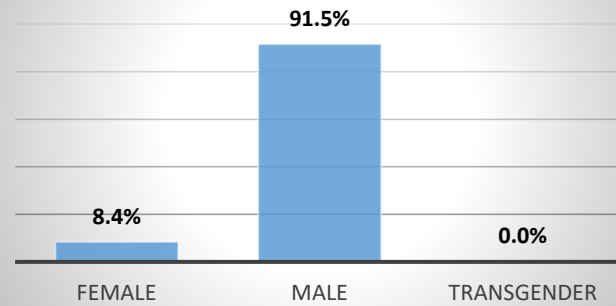

Q. What does Behind the Walls mean?

A. The behind the walls jail population is physically housed under the Sheriff's custody 24 hours a day/7 days a week. This includes all the populations listed on the key above and pie chart to the left - Divisional populations male & female, Outside Counties, Hospital, PRC, Women's Residential, & VRIC. Detainees in court-ordered treatment programs (PRC, Women's Residential, VRIC) are housed at CCDOC 24 hours a day/7 days week.

Sheriff's Daily Report
7/13/2019

CCSO Population Demographics

In Confinement

Gender Distribution

Race Distribution

Age Distribution

Community Corrections

Gender Distribution

Race Distribution

Age Distribution