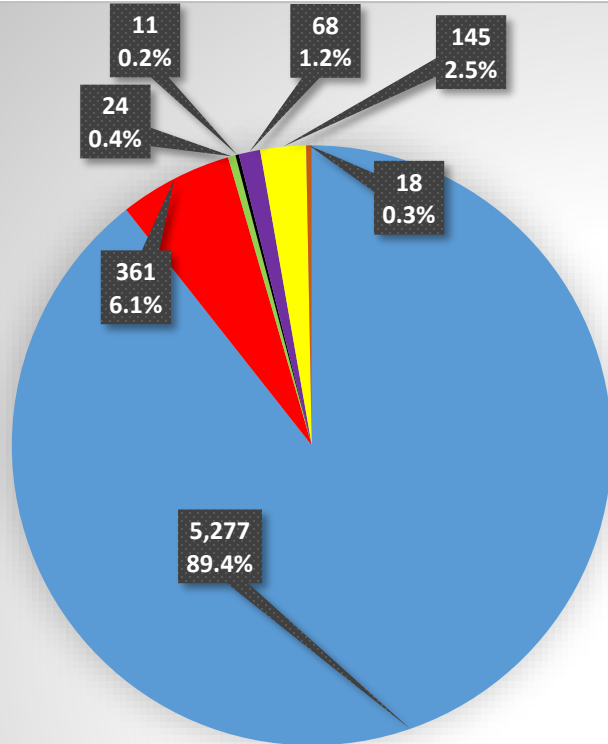

Sheriff's Daily Report 7/13/2019

Under the Custody of the Sheriff	
TOTAL MALE AND FEMALE	8,133
Jail Population	5,904
Community Corrections	2,229

Jail Population Behind the Walls

- Division 4, Division 4 Dorm 4, Division 6, Cermak, Division 08 RTU, Division 9, Division 10, Division 11 - Male Population
 - RTU Annex, Cermak, Division 08 RTU - Female Population
 - Division 15 - Outside Counties
 - Division 15 - Hospital
- Court-Ordered Programming within Jail Custody**
- RTU Annex - Women's Residential (Court Ordered Drug Treatment Program)
 - Division 6, Division 08 RTU - PRC (Court Ordered Drug Treatment Program) - Male Population
 - Division 16 - VRIC (Court Ordered) - Male Population

Q. What does Behind the Walls mean?

A. The behind the walls jail population is physically housed under the Sheriff's custody 24 hours a day/7 days a week. This includes all the populations listed on the key above and pie chart to the left - Divisional populations male & female, Outside Counties, Hospital, PRC, Women's Residential, & VRIC. Detainees in court-ordered treatment programs (PRC, Women's Residential, VRIC) are housed at CCDOC 24 hours a day/7 days week.

Race Distribution

Age Distribution