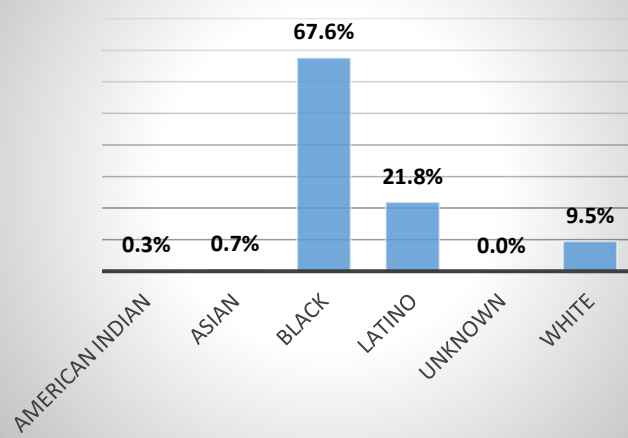

Q. What does Behind the Walls mean?

A. The behind the walls jail population is physically housed under the Sheriff's custody 24 hours a day/7 days a week. This includes all the populations listed on the key above and pie chart to the left - Divisional populations male & female, Outside Counties, Hospital, PRC, Women's Residential, & VRIC. Detainees in court-ordered treatment programs (PRC, Women's Residential, VRIC) are housed at CCDOC 24 hours a day/7 days week.

Sheriff's Daily Report
7/13/2019

CCSO Population Demographics

In Confinement

Gender Distribution

Race Distribution

Age Distribution

Community Corrections

Gender Distribution

Race Distribution

Age Distribution