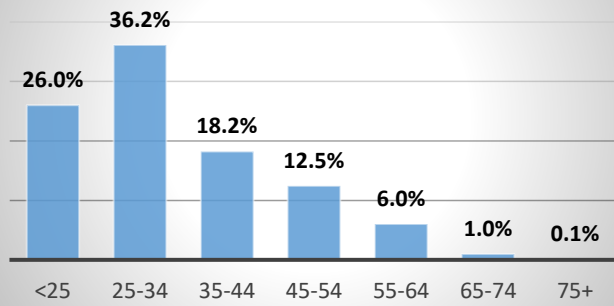

Q. What does Behind the Walls mean?

A. The behind the walls jail population is physically housed under the Sheriff's custody 24 hours a day/7 days a week. This includes all the populations listed on the key above and pie chart to the left - Divisional populations male & female, Outside Counties, Hospital, PRC, Women's Residential, & VRIC. Detainees in court-ordered treatment programs (PRC, Women's Residential, VRIC) are housed at CCDOC 24 hours a day/7 days week.

Sheriff's Daily Report
7/13/2019

CCSO Population Demographics

In Confinement

Gender Distribution

Race Distribution

Age Distribution

Community Corrections

Gender Distribution

Race Distribution

Age Distribution