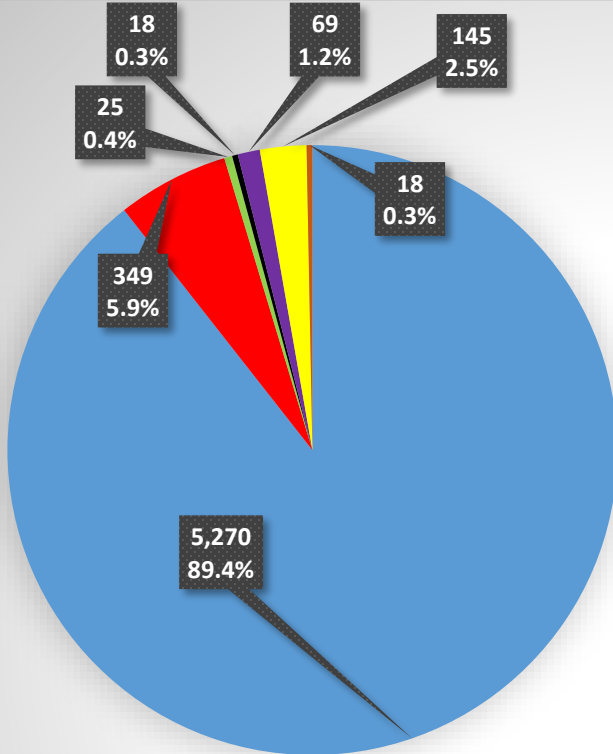

Sheriff's Daily Report
7/10/2019

Under the Custody of the Sheriff	
TOTAL MALE AND FEMALE	8,118
Jail Population	5,894
Community Corrections	2,224

Jail Population Behind the Walls

- Division 4, Division 4 Dorm 4, Division 6, Cermak, Division 08 RTU, Division 9, Division 10, Division 11 - Male Population
 - RTU Annex, Cermak, Division 08 RTU - Female Population
 - Division 15 - Outside Counties
 - Division 15 - Hospital
- Court-Ordered Programming within Jail Custody**
- RTU Annex - Women's Residential (Court Ordered Drug Treatment Program)
 - Division 6, Division 08 RTU - PRC (Court Ordered Drug Treatment Program) - Male Population
 - Division 16 - VRIC (Court Ordered) - Male Population

Q. What does Behind the Walls mean?

A. The behind the walls jail population is physically housed under the Sheriff's custody 24 hours a day/7 days a week. This includes all the populations listed on the key above and pie chart to the left - Divisional populations male & female, Outside Counties, Hospital, PRC, Women's Residential, & VRIC. Detainees in court-ordered treatment programs (PRC, Women's Residential, VRIC) are housed at CCDOC 24 hours a day/7 days week.