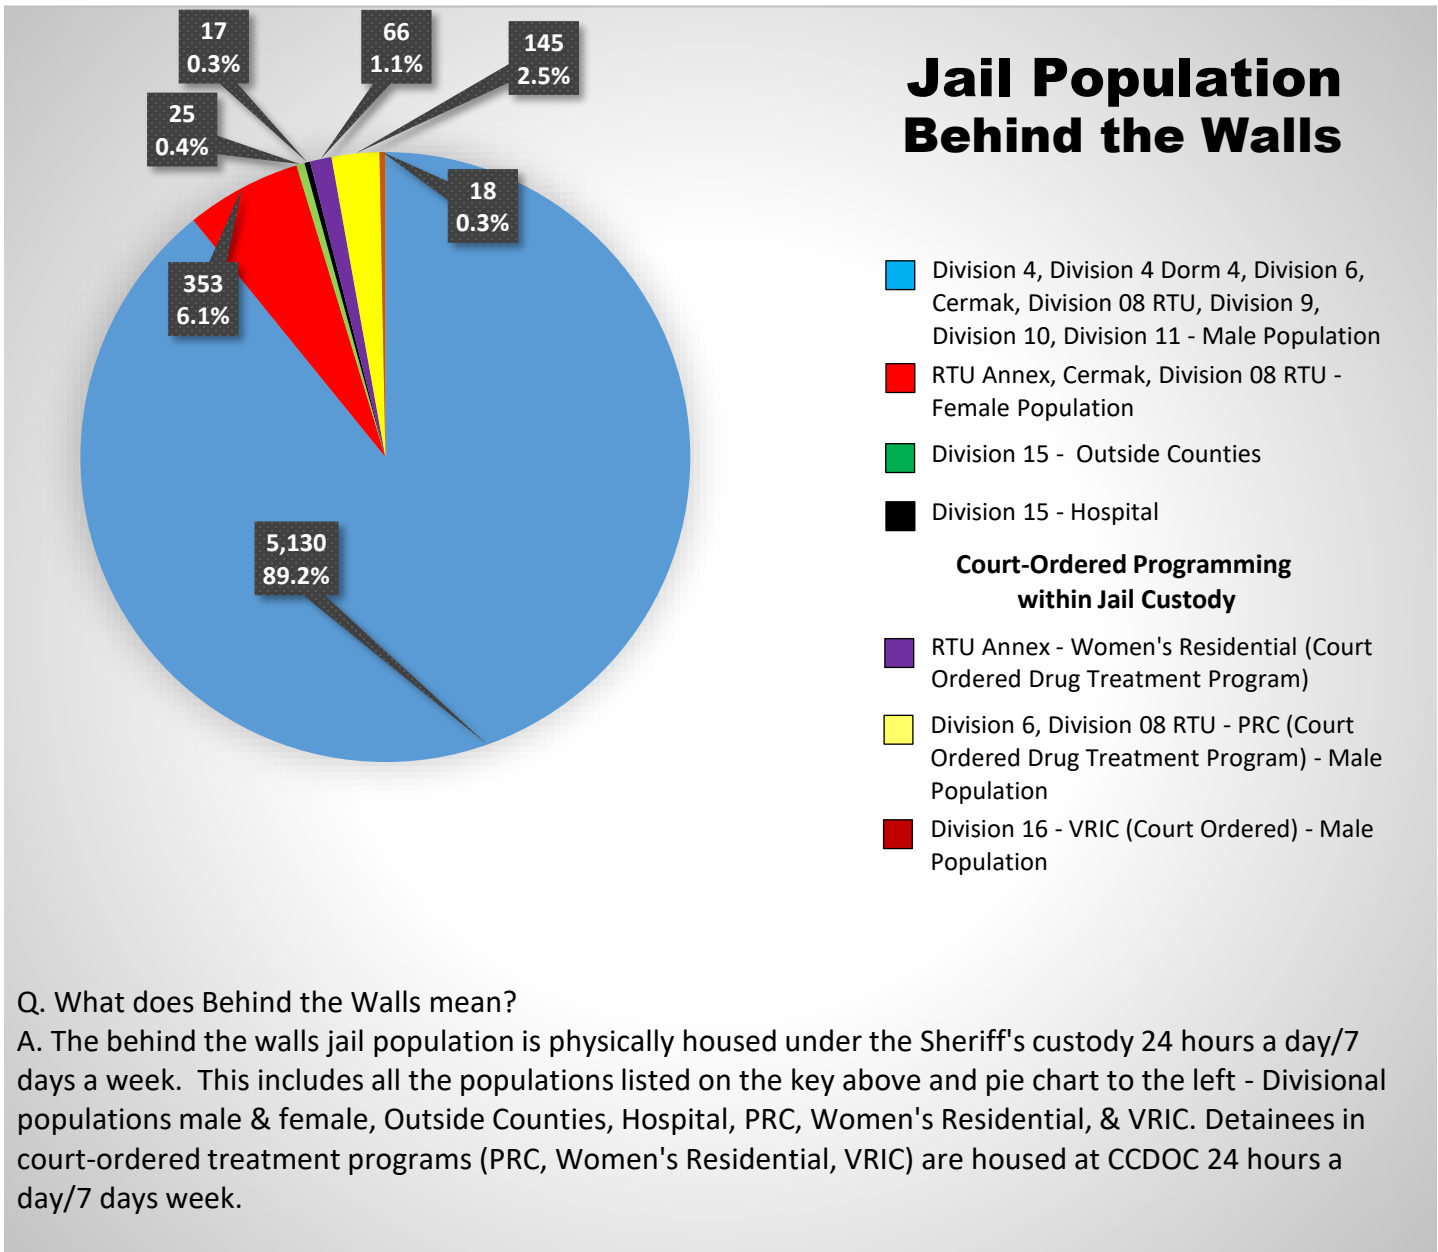

## Sheriff's Daily Report 7/5/2019

Under the Custody of the Sheriff	
<b>TOTAL MALE AND FEMALE</b>	<b>7,961</b>
Jail Population	5,754
Community Corrections	2,207

## Sheriff's Daily Report

7/5/2019

### CCSO Population Demographics