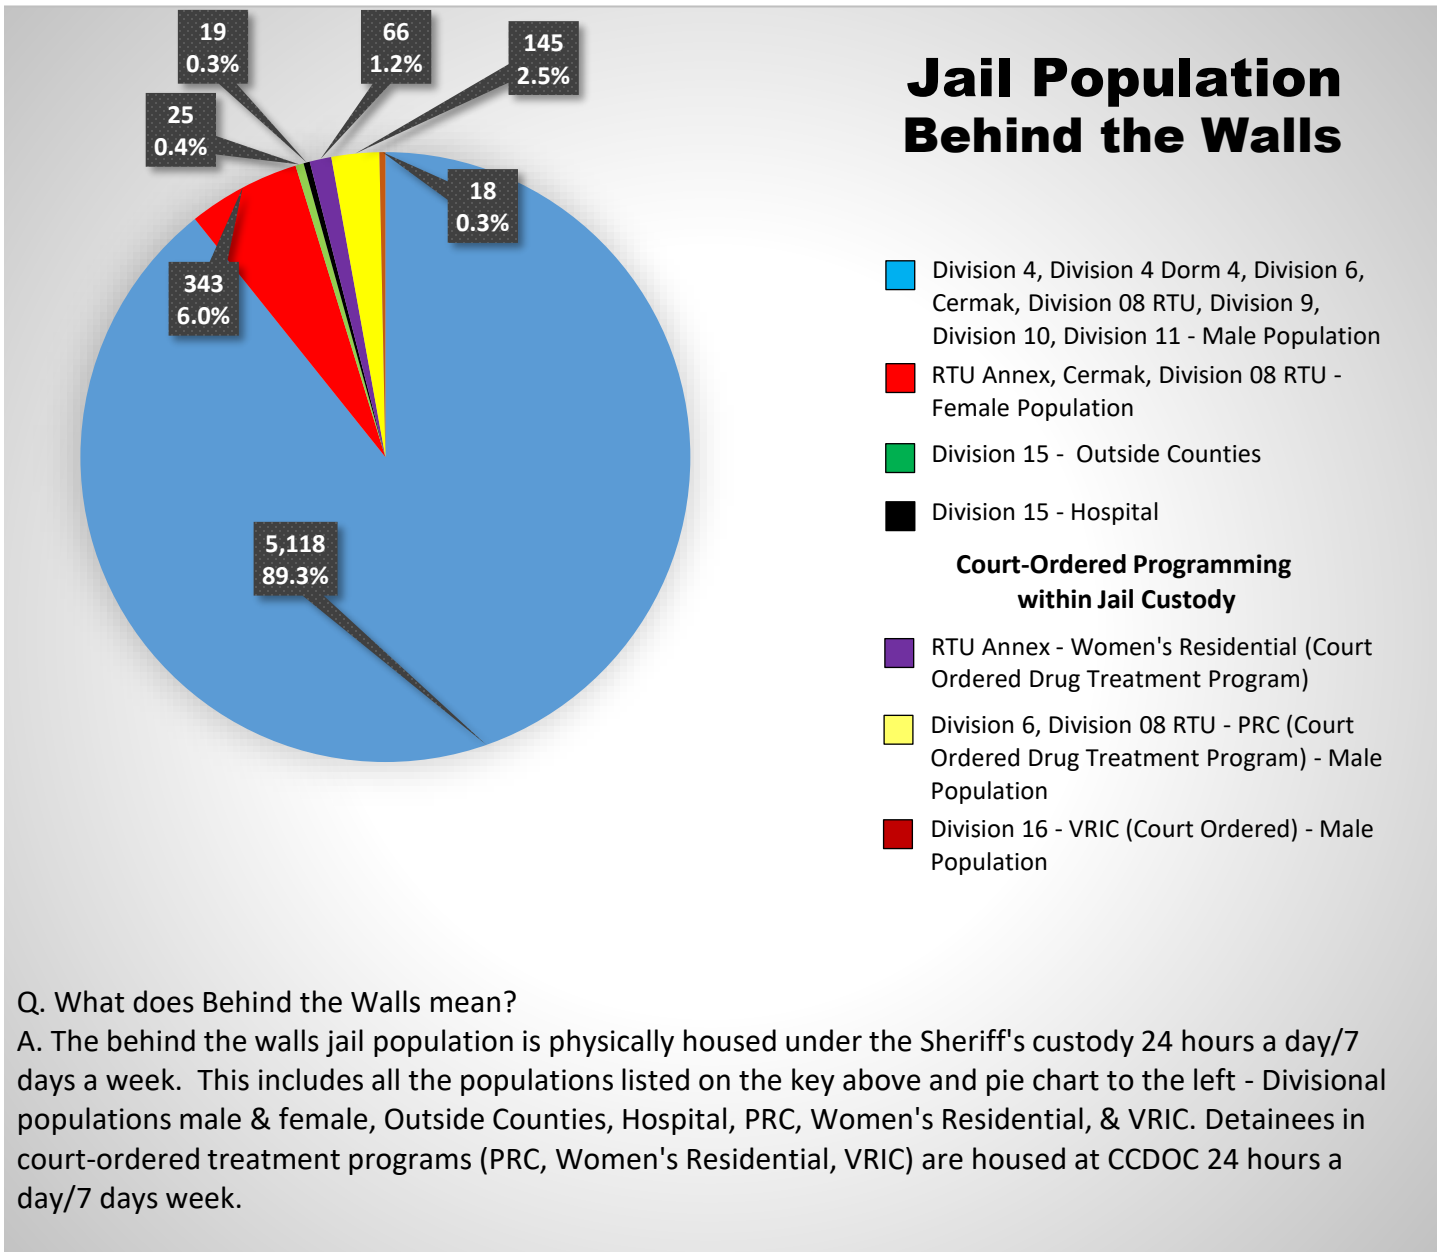

Sheriff's Daily Report 7/4/2019

Under the Custody of the Sheriff	
TOTAL MALE AND FEMALE	7,934
Jail Population	5,734
Community Corrections	2,200

Sheriff's Daily Report

7/4/2019

CCSO Population Demographics