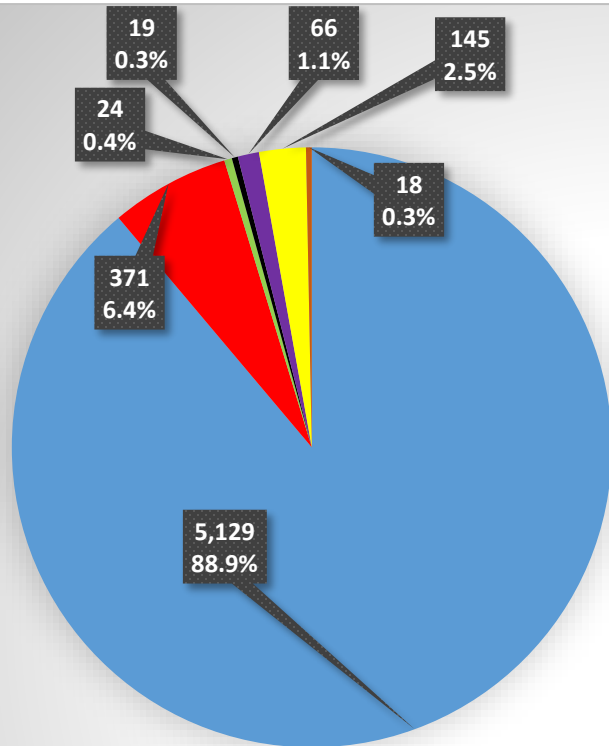

Sheriff's Daily Report  
7/1/2019

Under the Custody of the Sheriff	
<b>TOTAL MALE AND FEMALE</b>	<b>7,961</b>
Jail Population	5,772
Community Corrections	2,189

## Jail Population Behind the Walls

- Division 4, Division 4 Dorm 4, Division 6, Cermak, Division 08 RTU, Division 9, Division 10, Division 11 - Male Population
  - RTU Annex, Cermak, Division 08 RTU - Female Population
  - Division 15 - Outside Counties
  - Division 15 - Hospital
- Court-Ordered Programming within Jail Custody**
- RTU Annex - Women's Residential (Court Ordered Drug Treatment Program)
  - Division 6, Division 08 RTU - PRC (Court Ordered Drug Treatment Program) - Male Population
  - Division 16 - VRIC (Court Ordered) - Male Population

Q. What does Behind the Walls mean?

A. The behind the walls jail population is physically housed under the Sheriff's custody 24 hours a day/7 days a week. This includes all the populations listed on the key above and pie chart to the left - Divisional populations male & female, Outside Counties, Hospital, PRC, Women's Residential, & VRIC. Detainees in court-ordered treatment programs (PRC, Women's Residential, VRIC) are housed at CCDOC 24 hours a day/7 days week.