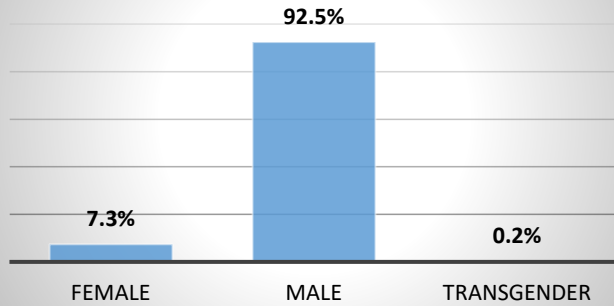

Sheriff's Daily Report
6/24/2019

Under the Custody of the Sheriff	
TOTAL MALE AND FEMALE	7,953
Jail Population	5,797
Community Corrections	2,156

Jail Population Behind the Walls

- Division 4, Division 4 Dorm 4, Division 6, Cermak, Division 08 RTU, Division 9, Division 10, Division 11 - Male Population
 - RTU Annex, Cermak, Division 08 RTU - Female Population
 - Division 15 - Outside Counties
 - Division 15 - Hospital
- Court-Ordered Programming within Jail Custody**
- RTU Annex - Women's Residential (Court Ordered Drug Treatment Program)
 - Division 6, Division 08 RTU - PRC (Court Ordered Drug Treatment Program) - Male Population
 - Division 16 - VRIC (Court Ordered) - Male Population

Q. What does Behind the Walls mean?

A. The behind the walls jail population is physically housed under the Sheriff's custody 24 hours a day/7 days a week. This includes all the populations listed on the key above and pie chart to the left - Divisional populations male & female, Outside Counties, Hospital, PRC, Women's Residential, & VRIC. Detainees in court-ordered treatment programs (PRC, Women's Residential, VRIC) are housed at CCDOC 24 hours a day/7 days week.

Sheriff's Daily Report
6/24/2019

CCSO Population Demographics

In Confinement

Gender Distribution

Race Distribution

Age Distribution

Community Corrections

Gender Distribution

Race Distribution

Age Distribution