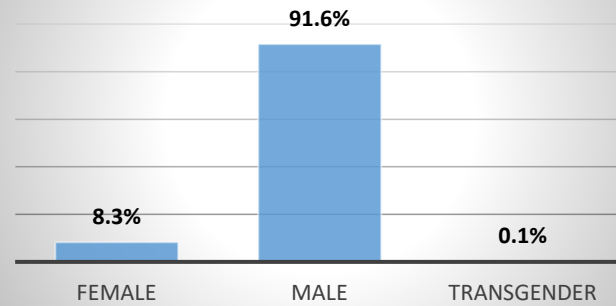

Q. What does Behind the Walls mean?

A. The behind the walls jail population is physically housed under the Sheriff's custody 24 hours a day/7 days a week. This includes all the populations listed on the key above and pie chart to the left - Divisional populations male & female, Outside Counties, Hospital, PRC, Women's Residential, & VRIC. Detainees in court-ordered treatment programs (PRC, Women's Residential, VRIC) are housed at CCDOC 24 hours a day/7 days week.

Sheriff's Daily Report
6/24/2019

CCSO Population Demographics

In Confinement

Gender Distribution

Race Distribution

Age Distribution

Community Corrections

Gender Distribution

Race Distribution

Age Distribution