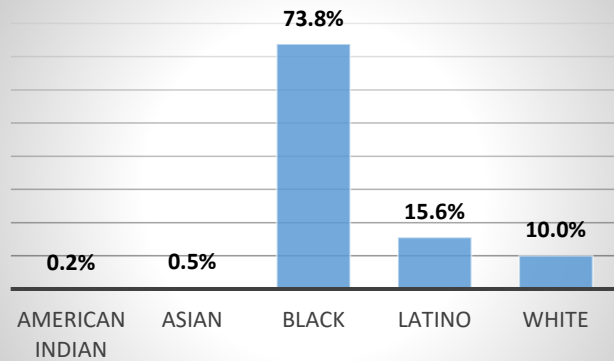

Q. What does Behind the Walls mean?

A. The behind the walls jail population is physically housed under the Sheriff's custody 24 hours a day/7 days a week. This includes all the populations listed on the key above and pie chart to the left - Divisional populations male & female, Outside Counties, Hospital, PRC, Women's Residential, & VRIC. Detainees in court-ordered treatment programs (PRC, Women's Residential, VRIC) are housed at CCDOC 24 hours a day/7 days week.

Sheriff's Daily Report
6/24/2019

CCSO Population Demographics

In Confinement

Gender Distribution

Race Distribution

Age Distribution

Community Corrections

Gender Distribution

Race Distribution

Age Distribution