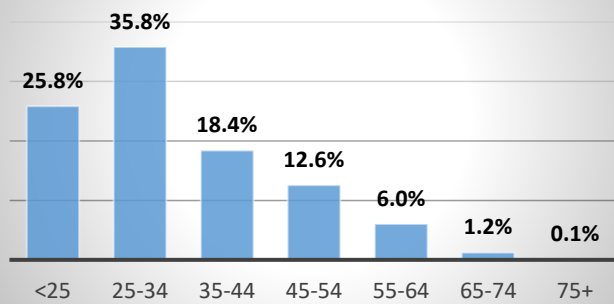

Q. What does Behind the Walls mean?

A. The behind the walls jail population is physically housed under the Sheriff's custody 24 hours a day/7 days a week. This includes all the populations listed on the key above and pie chart to the left - Divisional populations male & female, Outside Counties, Hospital, PRC, Women's Residential, & VRIC. Detainees in court-ordered treatment programs (PRC, Women's Residential, VRIC) are housed at CCDOC 24 hours a day/7 days week.

Sheriff's Daily Report
6/24/2019

CCSO Population Demographics

In Confinement

Gender Distribution

Race Distribution

Age Distribution

Community Corrections

Gender Distribution

Race Distribution

Age Distribution