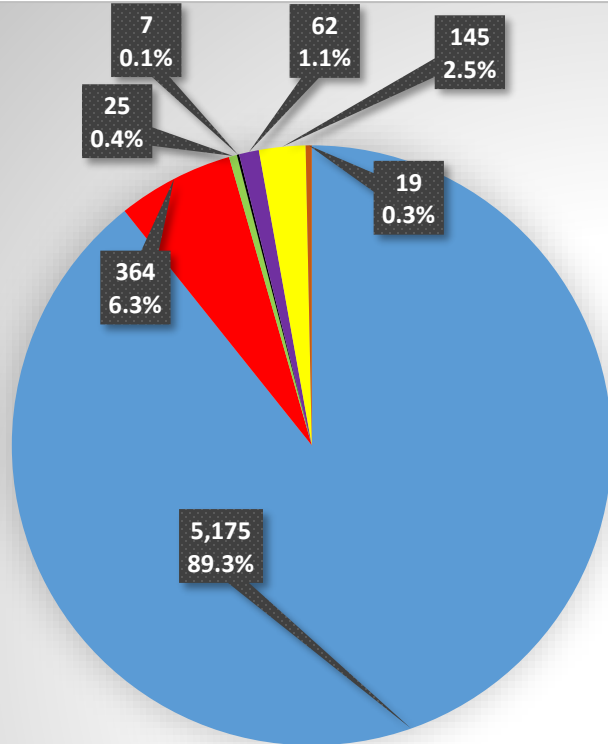

Sheriff's Daily Report
6/24/2019

Under the Custody of the Sheriff	
TOTAL MALE AND FEMALE	7,953
Jail Population	5,797
Community Corrections	2,156

Jail Population Behind the Walls

- Division 4, Division 4 Dorm 4, Division 6, Cermak, Division 08 RTU, Division 9, Division 10, Division 11 - Male Population
 - RTU Annex, Cermak, Division 08 RTU - Female Population
 - Division 15 - Outside Counties
 - Division 15 - Hospital
- Court-Ordered Programming within Jail Custody**
- RTU Annex - Women's Residential (Court Ordered Drug Treatment Program)
 - Division 6, Division 08 RTU - PRC (Court Ordered Drug Treatment Program) - Male Population
 - Division 16 - VRIC (Court Ordered) - Male Population

Q. What does Behind the Walls mean?

A. The behind the walls jail population is physically housed under the Sheriff's custody 24 hours a day/7 days a week. This includes all the populations listed on the key above and pie chart to the left - Divisional populations male & female, Outside Counties, Hospital, PRC, Women's Residential, & VRIC. Detainees in court-ordered treatment programs (PRC, Women's Residential, VRIC) are housed at CCDOC 24 hours a day/7 days week.

Race Distribution

Age Distribution