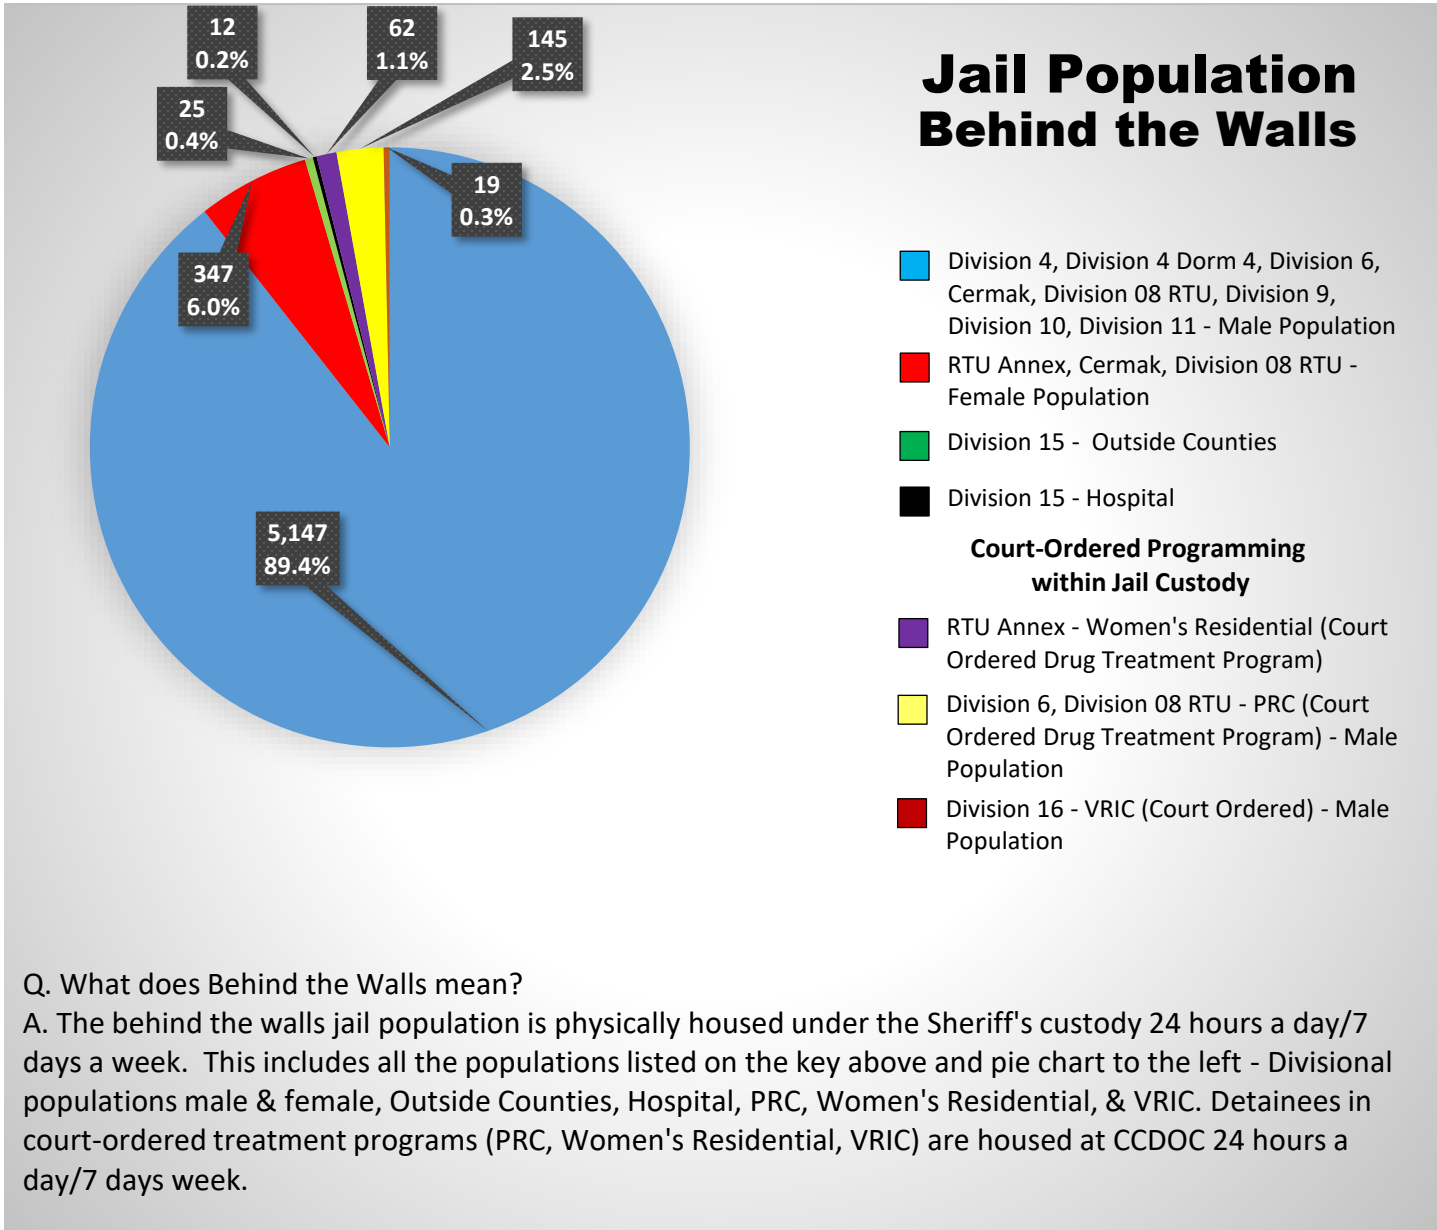

## Sheriff's Daily Report 6/22/2019

Under the Custody of the Sheriff	
<b>TOTAL MALE AND FEMALE</b>	<b>7,904</b>
Jail Population	5,757
Community Corrections	2,147

**Sheriff's Daily Report**  
**6/22/2019**

**CCSO Population Demographics**

**In Confinement**

**Gender Distribution**

**Race Distribution**

**Age Distribution**

**Community Corrections**

**Gender Distribution**

**Race Distribution**

**Age Distribution**