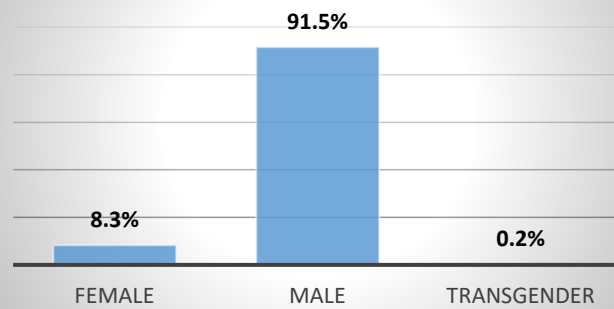

## Sheriff's Daily Report 6/22/2019

Under the Custody of the Sheriff	
<b>TOTAL MALE AND FEMALE</b>	<b>7,904</b>
Jail Population	5,757
Community Corrections	2,147

**Sheriff's Daily Report**  
**6/22/2019**

**CCSO Population Demographics**

**In Confinement**

**Gender Distribution**

**Race Distribution**

**Age Distribution**

**Community Corrections**

**Gender Distribution**

**Race Distribution**

**Age Distribution**