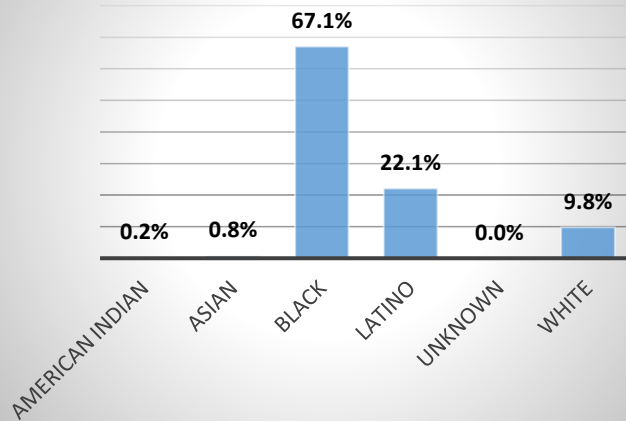

## Sheriff's Daily Report 6/22/2019

Under the Custody of the Sheriff	
<b>TOTAL MALE AND FEMALE</b>	<b>7,904</b>
Jail Population	5,757
Community Corrections	2,147

**Sheriff's Daily Report**  
**6/22/2019**

**CCSO Population Demographics**

**In Confinement**

**Gender Distribution**

**Race Distribution**

**Age Distribution**

**Community Corrections**

**Gender Distribution**

**Race Distribution**

**Age Distribution**