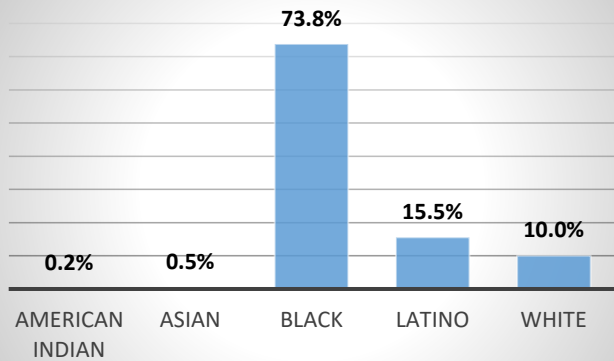

## Sheriff's Daily Report 6/22/2019

Under the Custody of the Sheriff	
<b>TOTAL MALE AND FEMALE</b>	<b>7,904</b>
Jail Population	5,757
Community Corrections	2,147

**Sheriff's Daily Report**  
**6/22/2019**

**CCSO Population Demographics**

**In Confinement**

**Gender Distribution**

**Race Distribution**

**Age Distribution**

**Community Corrections**

**Gender Distribution**

**Race Distribution**