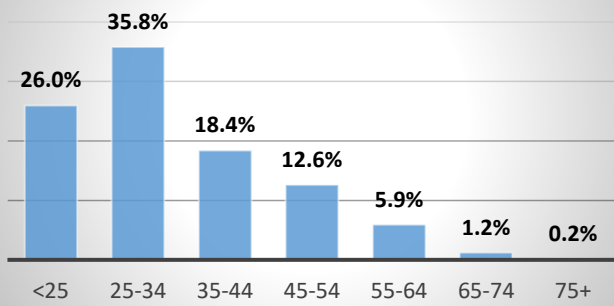

## Sheriff's Daily Report 6/22/2019

Under the Custody of the Sheriff	
<b>TOTAL MALE AND FEMALE</b>	<b>7,904</b>
Jail Population	5,757
Community Corrections	2,147

**Sheriff's Daily Report**  
**6/22/2019**

**CCSO Population Demographics**

**In Confinement**

**Gender Distribution**

**Race Distribution**

**Age Distribution**

**Community Corrections**

**Gender Distribution**

**Race Distribution**

**Age Distribution**