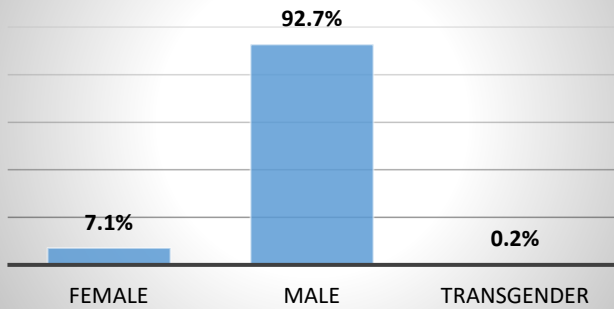

## Sheriff's Daily Report 6/22/2019

Under the Custody of the Sheriff	
<b>TOTAL MALE AND FEMALE</b>	<b>7,904</b>
Jail Population	5,757
Community Corrections	2,147

**Sheriff's Daily Report**  
**6/22/2019**

**CCSO Population Demographics**

**In Confinement**

**Gender Distribution**

**Race Distribution**

**Age Distribution**

**Community Corrections**

**Gender Distribution**

**Race Distribution**