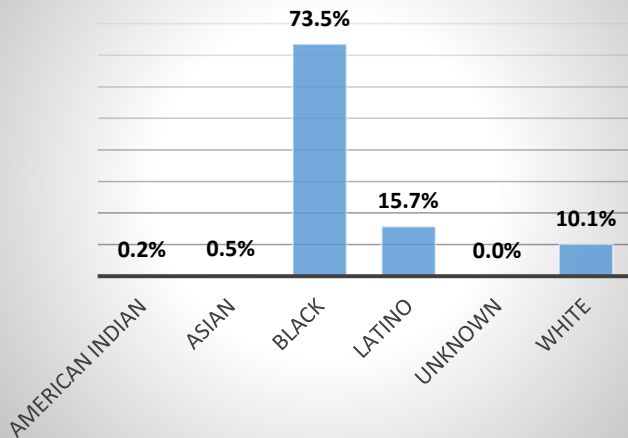

Sheriff's Daily Report 6/21/2019

Under the Custody of the Sheriff	
TOTAL MALE AND FEMALE	7,856
Jail Population	5,722
Community Corrections	2,134

Sheriff's Daily Report
6/21/2019

CCSO Population Demographics

In Confinement

Gender Distribution

Race Distribution

Age Distribution

Community Corrections

Gender Distribution

Race Distribution

Age Distribution