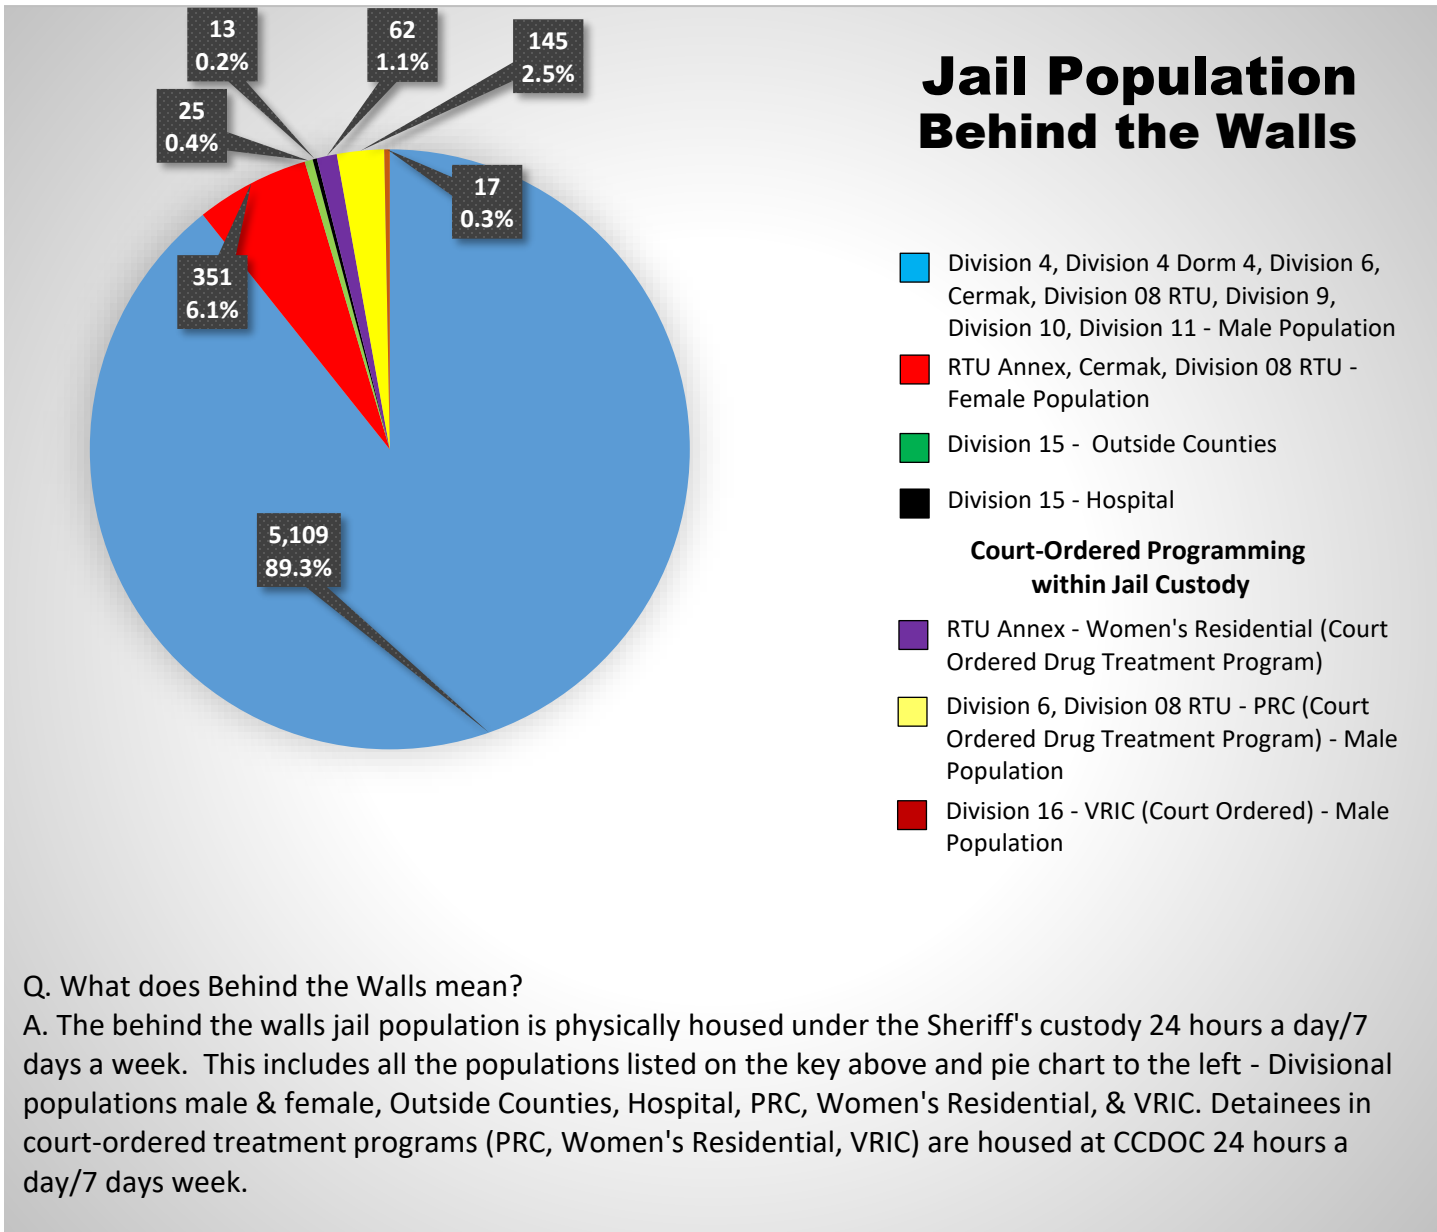

Sheriff's Daily Report 6/21/2019

Under the Custody of the Sheriff	
TOTAL MALE AND FEMALE	7,856
Jail Population	5,722
Community Corrections	2,134

Sheriff's Daily Report
6/21/2019

CCSO Population Demographics

In Confinement

Gender Distribution

Race Distribution

Age Distribution

Community Corrections

Gender Distribution

Race Distribution

Age Distribution