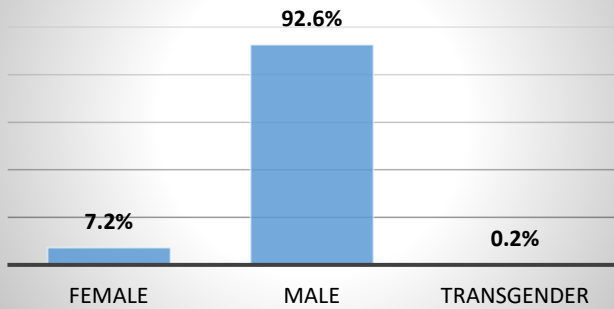

Sheriff's Daily Report 6/21/2019

Under the Custody of the Sheriff	
TOTAL MALE AND FEMALE	7,856
Jail Population	5,722
Community Corrections	2,134

Sheriff's Daily Report
6/21/2019

CCSO Population Demographics

In Confinement

Gender Distribution

Race Distribution

Age Distribution

Community Corrections

Gender Distribution

Race Distribution

Age Distribution