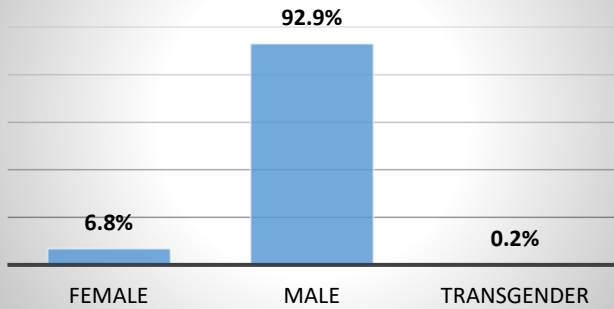

Sheriff's Daily Report 6/19/2019

Under the Custody of the Sheriff	
TOTAL MALE AND FEMALE	7,966
Jail Population	5,836
Community Corrections	2,130

Sheriff's Daily Report
6/19/2019

CCSO Population Demographics

In Confinement

Gender Distribution

Race Distribution

Age Distribution

Community Corrections

Gender Distribution

Race Distribution

Age Distribution