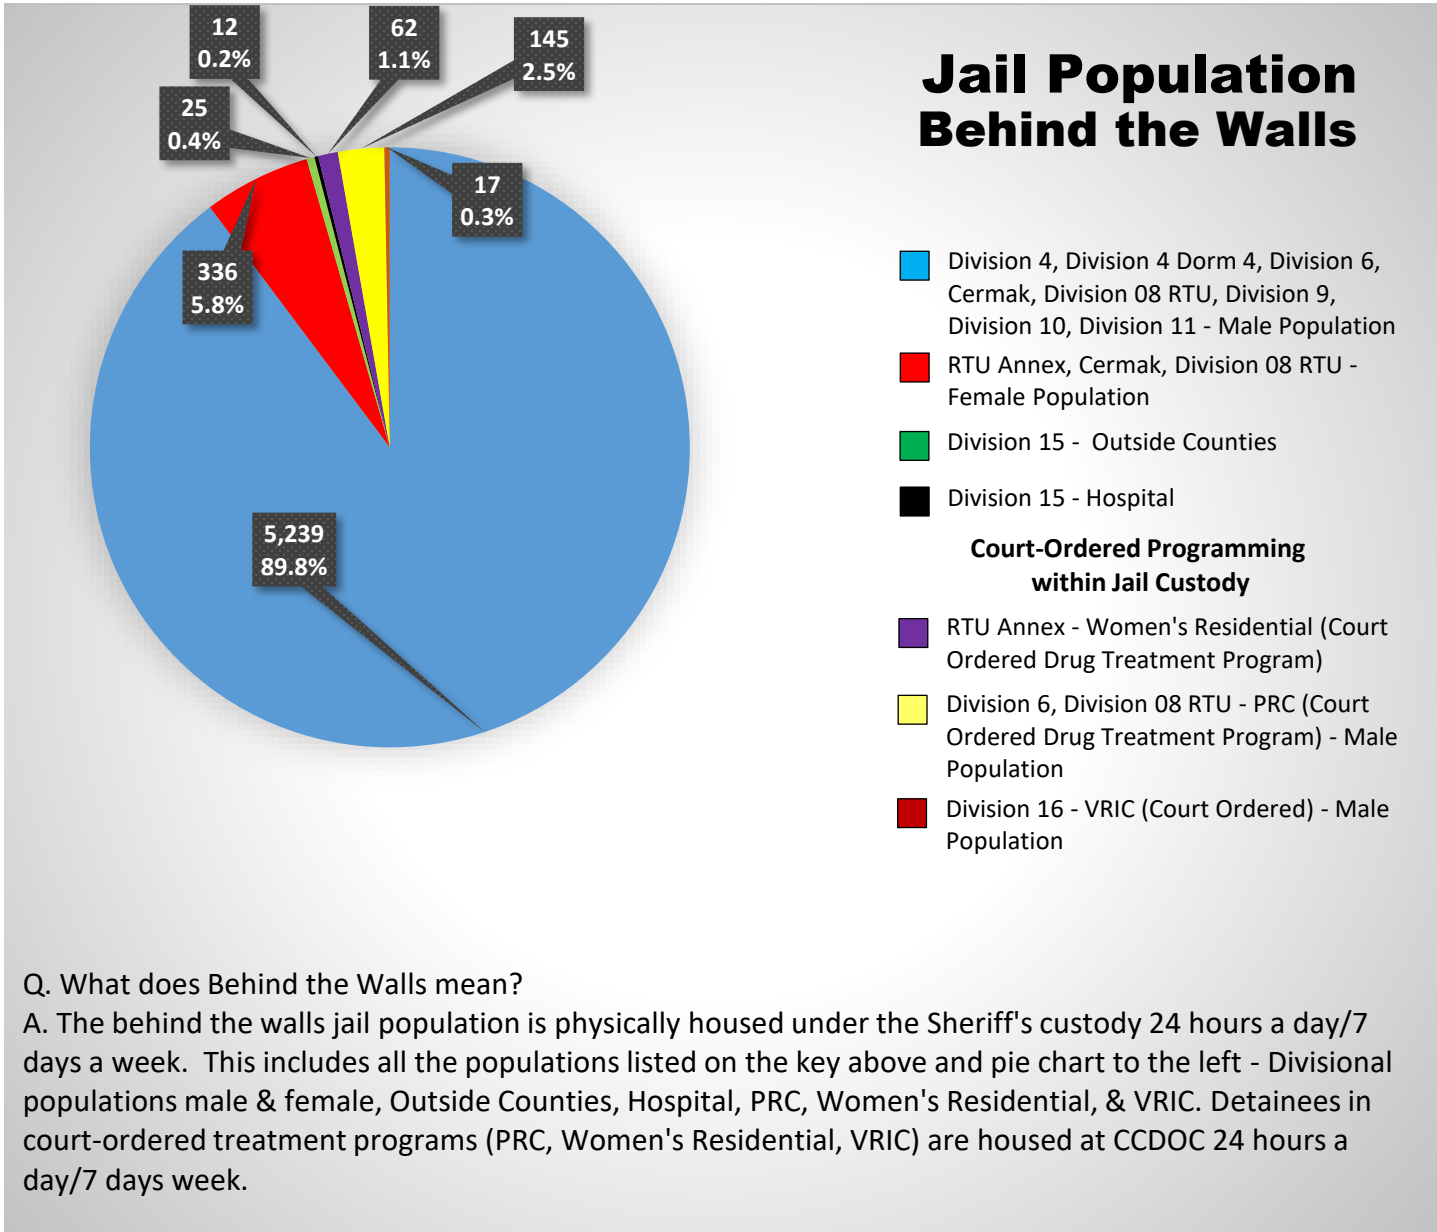

Sheriff's Daily Report 6/19/2019

Under the Custody of the Sheriff	
TOTAL MALE AND FEMALE	7,966
Jail Population	5,836
Community Corrections	2,130

Sheriff's Daily Report
6/19/2019

CCSO Population Demographics

In Confinement

Gender Distribution

Race Distribution

Age Distribution

Community Corrections

Gender Distribution

Race Distribution

Age Distribution