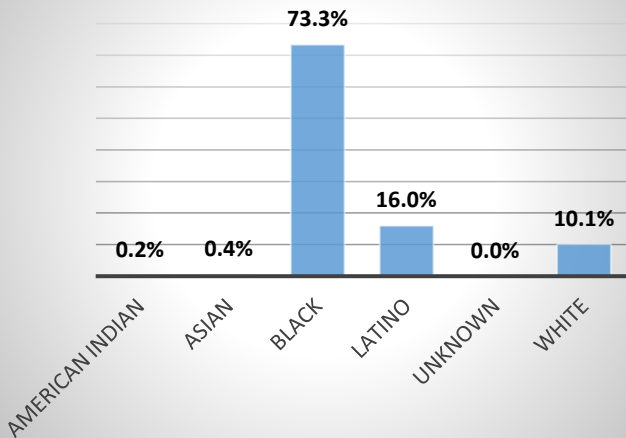

Sheriff's Daily Report 6/19/2019

Under the Custody of the Sheriff	
TOTAL MALE AND FEMALE	7,966
Jail Population	5,836
Community Corrections	2,130

Sheriff's Daily Report
6/19/2019

CCSO Population Demographics

In Confinement

Gender Distribution

Race Distribution

Age Distribution

Community Corrections

Gender Distribution

Race Distribution

Age Distribution