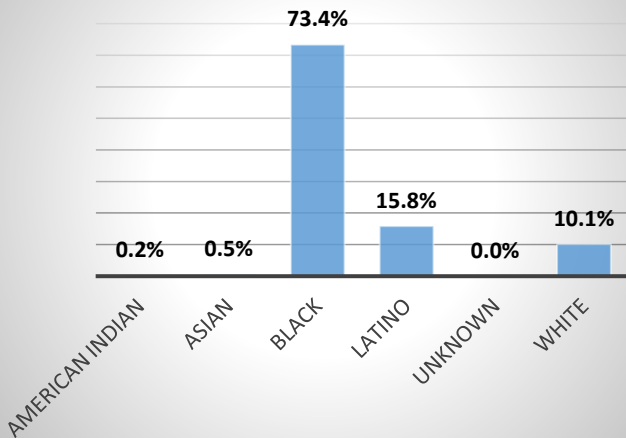

Sheriff's Daily Report 6/17/2019

Under the Custody of the Sheriff	
TOTAL MALE AND FEMALE	7,992
Jail Population	5,836
Community Corrections	2,156

Sheriff's Daily Report
6/17/2019

CCSO Population Demographics

In Confinement

Gender Distribution

Race Distribution

Age Distribution

Community Corrections

Gender Distribution

Race Distribution

Age Distribution