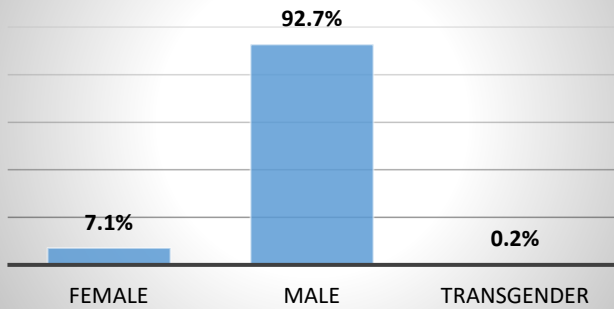

Sheriff's Daily Report 6/17/2019

Under the Custody of the Sheriff	
TOTAL MALE AND FEMALE	7,992
Jail Population	5,836
Community Corrections	2,156

Sheriff's Daily Report
6/17/2019

CCSO Population Demographics

In Confinement

Gender Distribution

Race Distribution

Age Distribution

Community Corrections

Gender Distribution

Race Distribution

Age Distribution