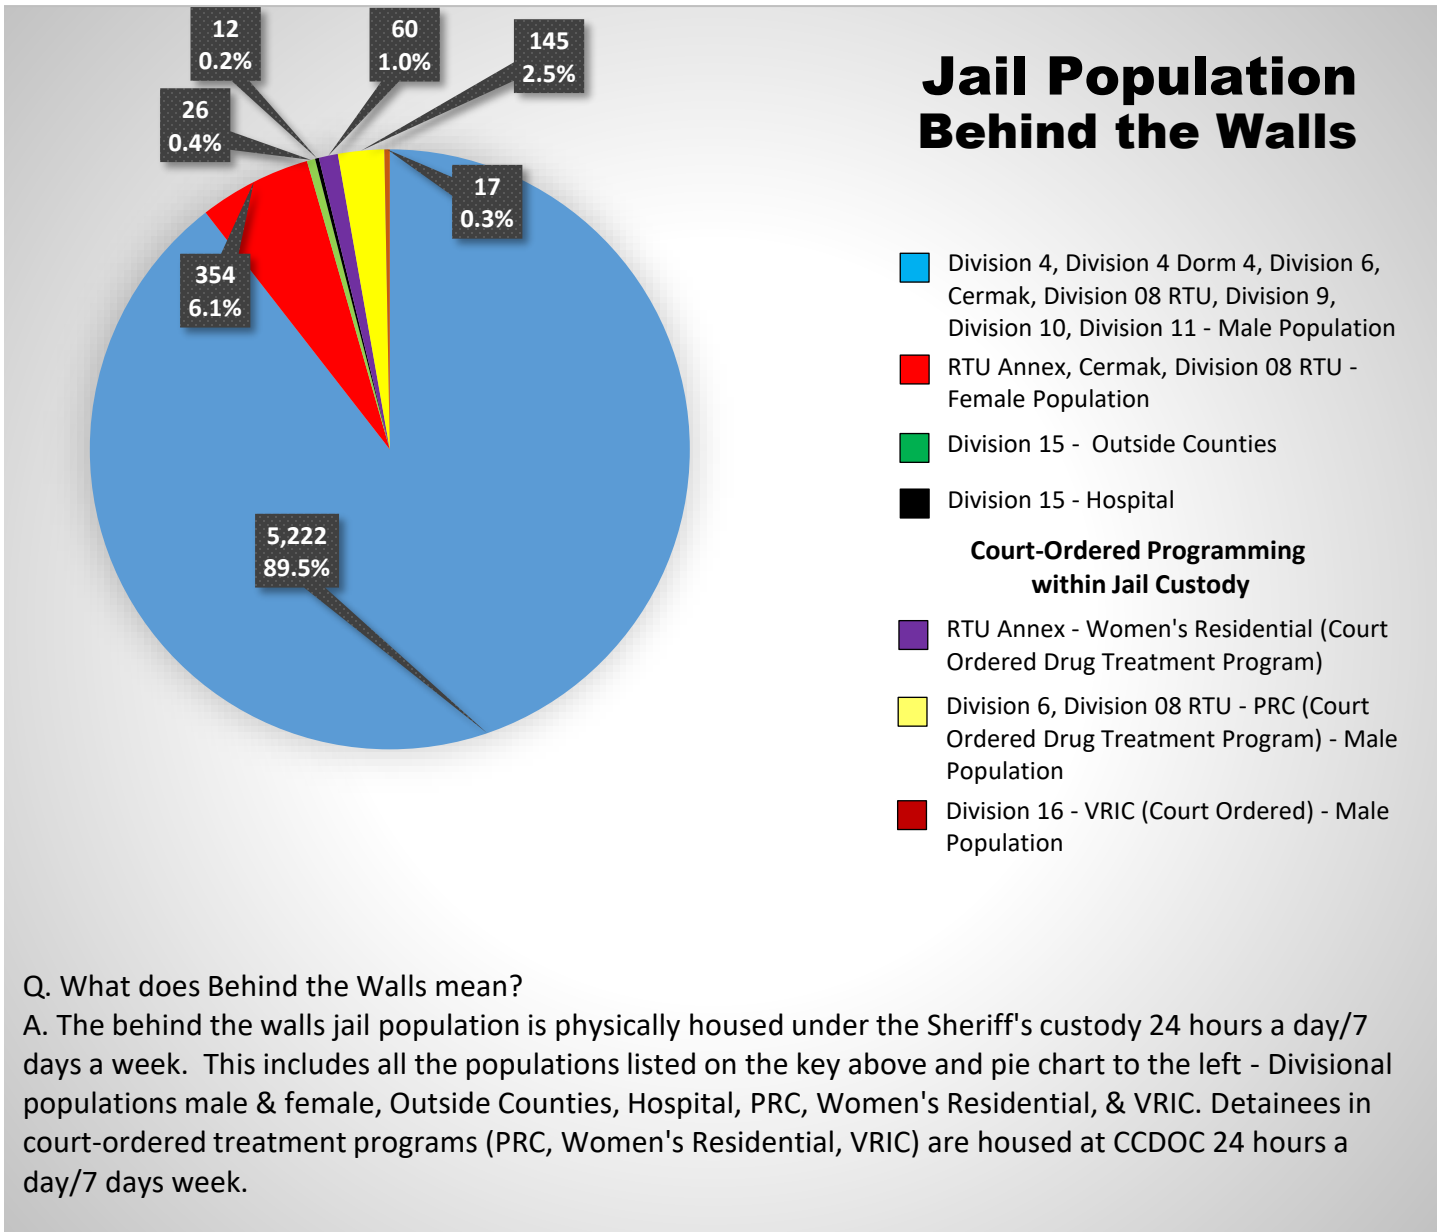

Sheriff's Daily Report 6/17/2019

Under the Custody of the Sheriff	
TOTAL MALE AND FEMALE	7,992
Jail Population	5,836
Community Corrections	2,156

Sheriff's Daily Report
6/17/2019

CCSO Population Demographics

In Confinement

Gender Distribution

Race Distribution

Age Distribution

Community Corrections

Gender Distribution

Race Distribution

Age Distribution